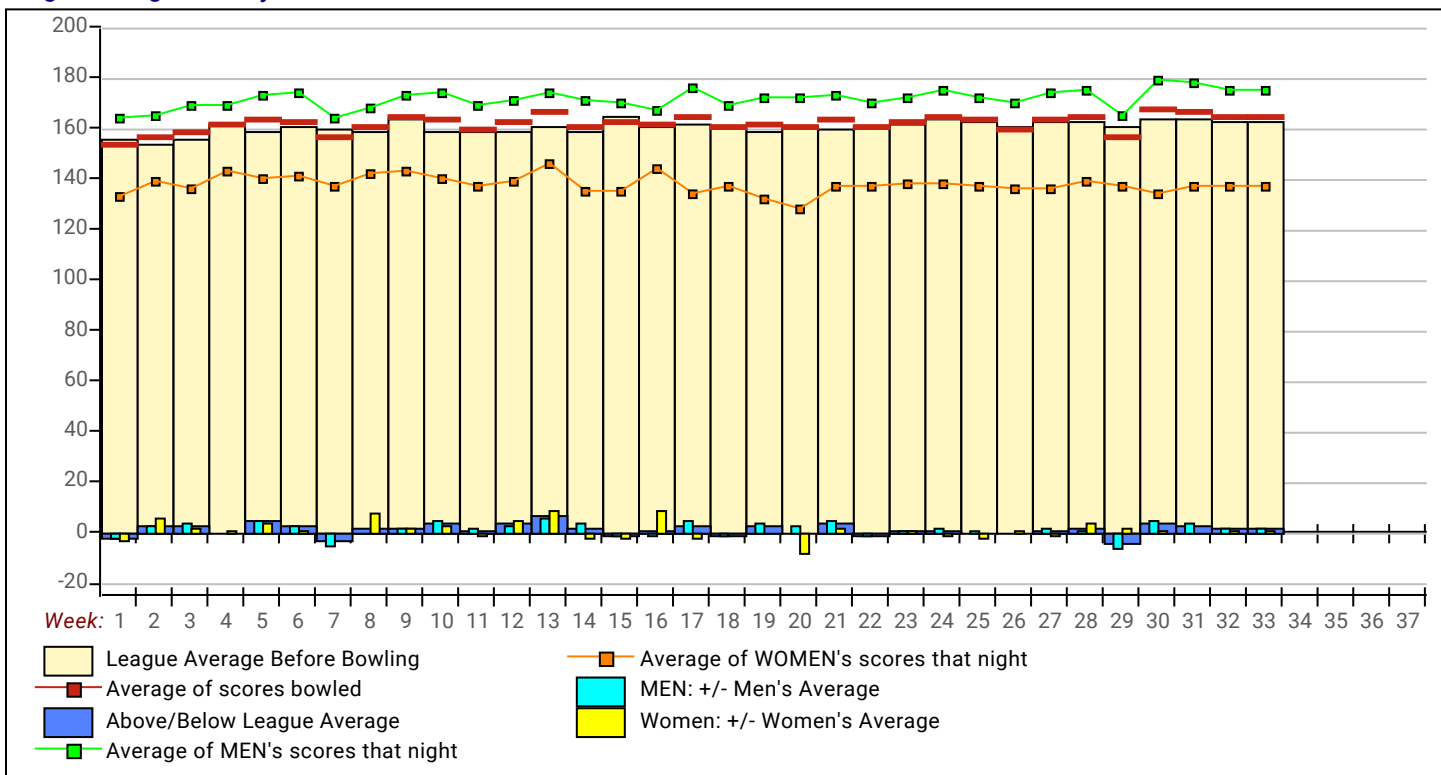

League Average Week-by-Week

This Week's Statistics

	<u>Over All</u>	<u>Men</u>	<u>Women</u>
How many people bowled	59	44	15
Number of games bowled	177	132	45
Actual average of week's scores	164.98	174.67	136.53
How many games above average	94	70	24
How many games below average	81	61	20
Pins above/below average per game	2.45	2.70	1.73
How many people raised average	33	24	9
by this amount	0.38	0.44	0.24
How many people went down	26	20	6
by this amount	-0.32	-0.33	-0.27
League average before bowling	163.04	172.49	135.34
League average after bowling	163.12	172.58	135.38
Change in league average	0.08	0.09	0.04
800s	--	--	--
775s	--	--	--
750s	--	--	--
725s	--	--	--
700s	--	--	--
675s	--	--	--
650s	2	2	--
625s	2	2	--
600s	5	5	--
575s	1	1	--
550s	7	7	--
525s	4	4	--
500s	9	7	2
475s	7	5	2
450s	6	5	1
425s	4	2	2
400s	3	2	1
below 400	9	2	7
300s	--	--	--
275s	1	1	--
250s	2	2	--
225s	8	8	--
200s	18	17	1
175s	40	35	5
150s	46	37	9
125s	43	26	17
100s	12	4	8
below 100	7	2	5