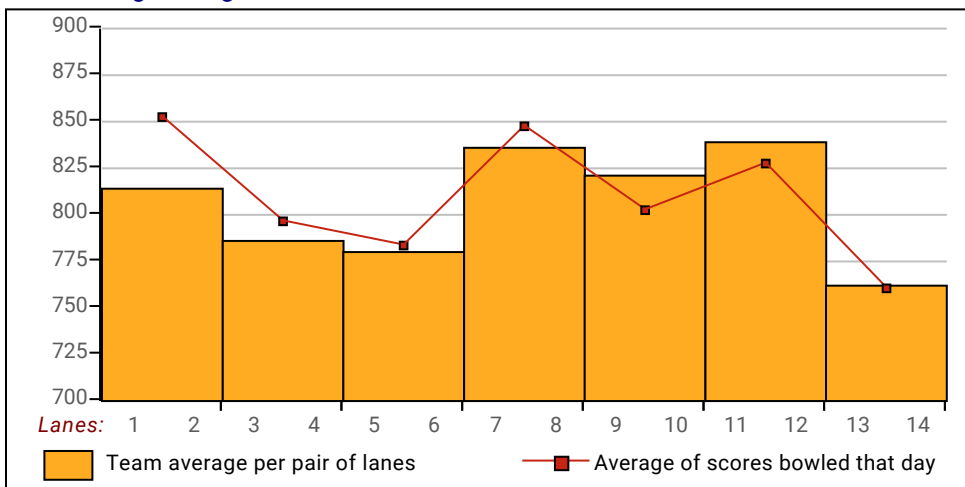

Team Average vs Avg of Scores