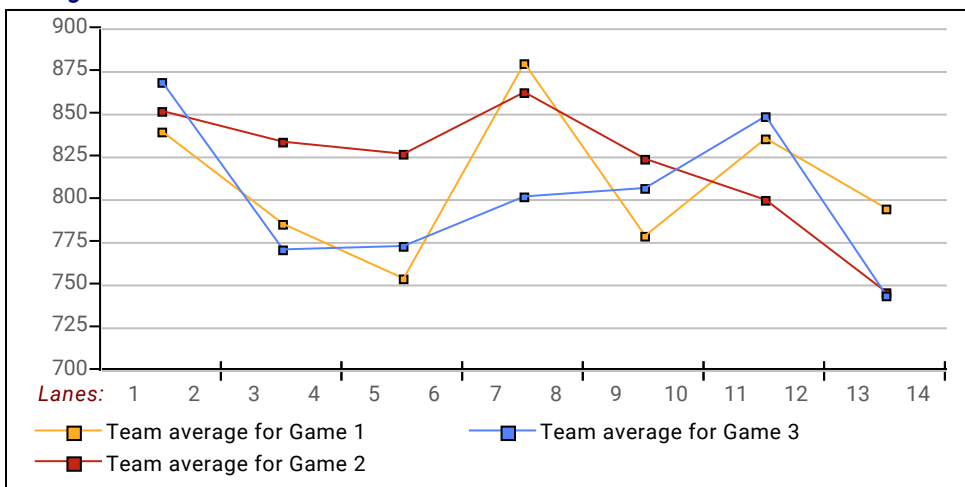

Average of Scores for Each Game