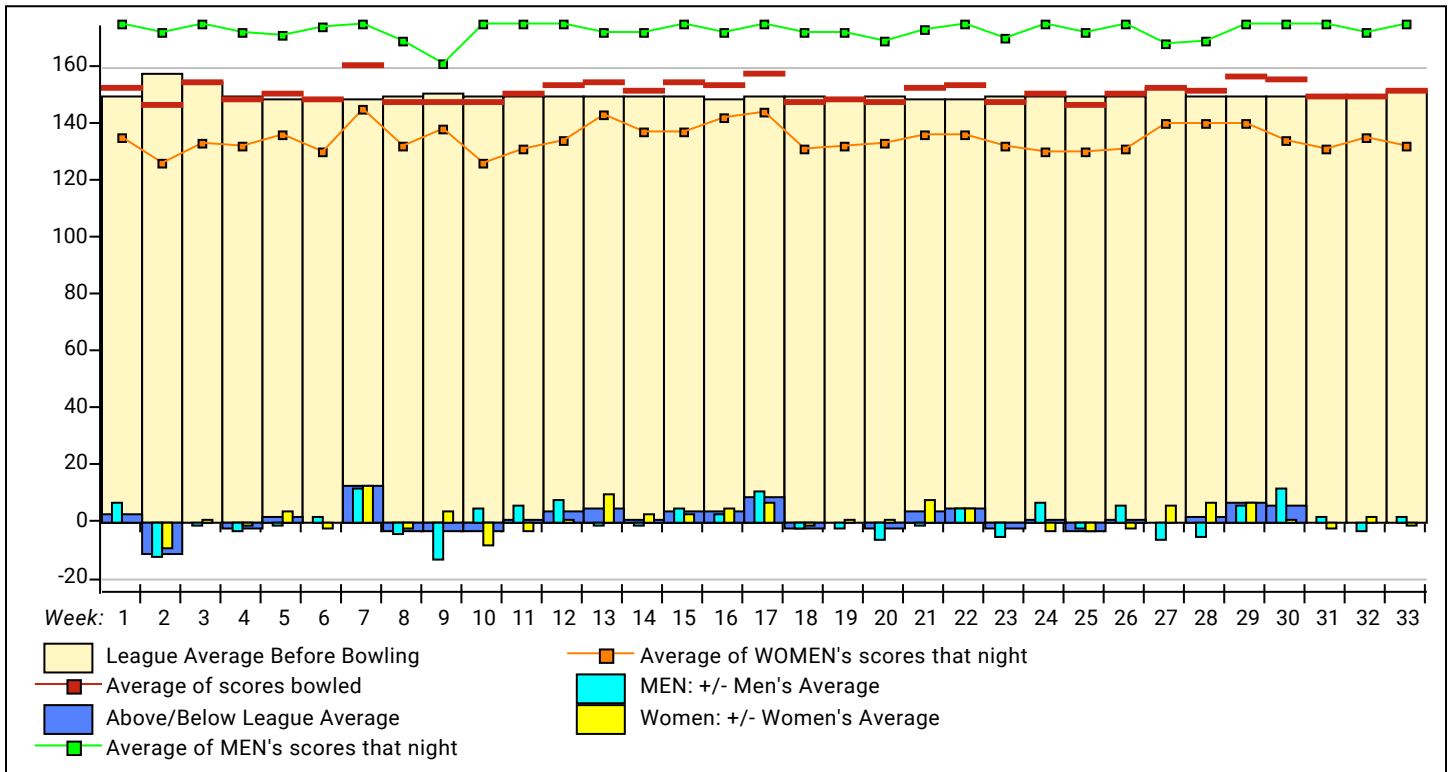

Scratch Game	Scratch Series	Handicap Game	Handicap Series
Men	228 Bob Olsen	593 Bob Olsen	251 Bob Olsen	662 Bob Olsen
	215 ARNOLD HOERTER	574 ARNOLD HOERTER	237 Steve McCarrick	660 Arlo Fisher
	199 Arlo Fisher	564 Arlo Fisher	231 Arlo Fisher	640 Steve McCarrick
	196 Steve McCarrick	517 Steve McCarrick	218 ARNOLD HOERTER	583 ARNOLD HOERTER
Women	201 Sherrill Smith	469 Sherrill Smith	262 Sherrill Smith	652 Sherrill Smith
	169 Rose Goodman	447 Rose Goodman	231 Maria Strouse	650 Maria Strouse
	156 Doris Ross	432 Doris Ross	228 Rose Goodman	645 Doris Ross
	143 ANNE MILLIS	390 ANNE MILLIS	227 Doris Ross	624 Rose Goodman
	141 Nicole Ellison	371 Nicole Ellison	220 Nicole Ellison	615 ANNE MILLIS
	121 Donna Olsen	344 Donna Olsen	218 ANNE MILLIS	608 Nicole Ellison
	120 Maria Strouse	317 Maria Strouse	207 Donna Olsen	602 Donna Olsen

League Average Week-by-Week

Team Standings

Place	#	Team Name	%Won	Points Won	Points Lost	UnEarned Points	Y-T-D % WON	Year-To-Date W/L	Y-T-D LOST	Games Won	Scratch Pins	Pins + HDCP
4/16/2024 12:31 pm Page 1 of 3 BLS-2024 by www.cbsssoftware.com licensed to Pete Malcuria Sunset Bowl