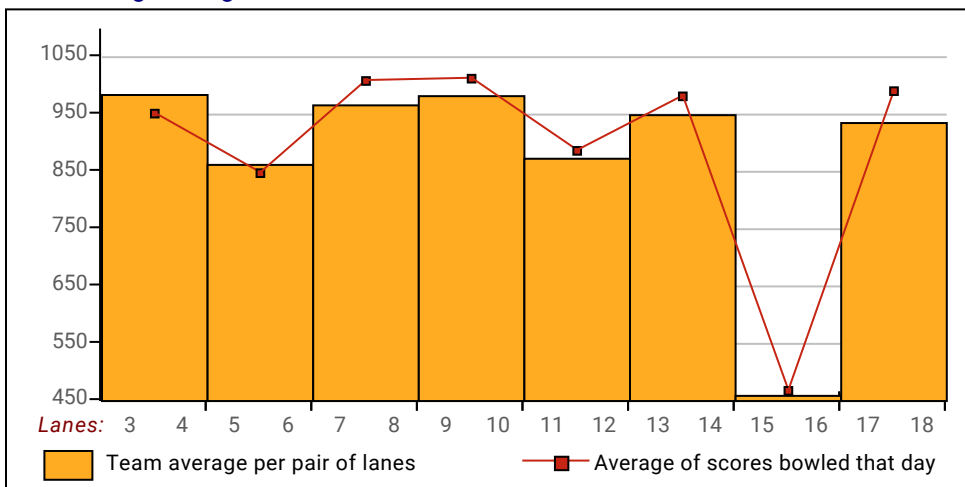

Team Average vs Avg of Scores