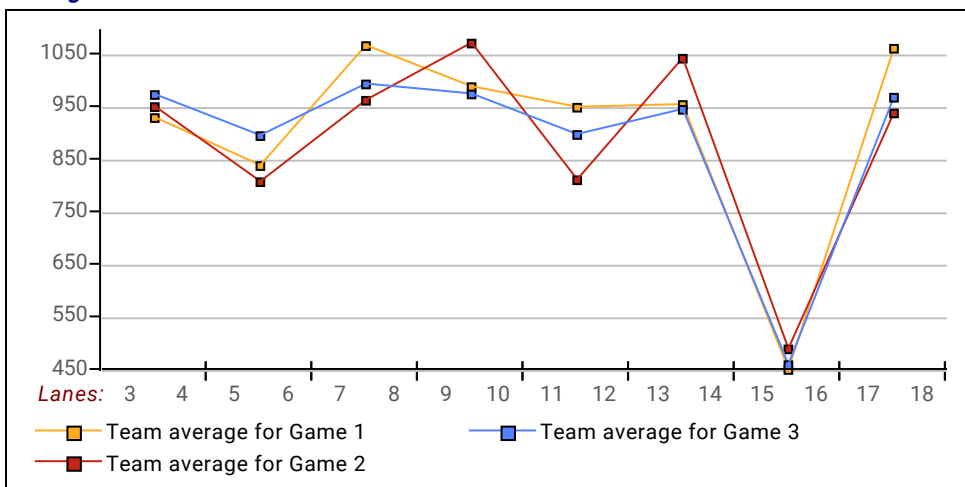

Average of Scores for Each Game