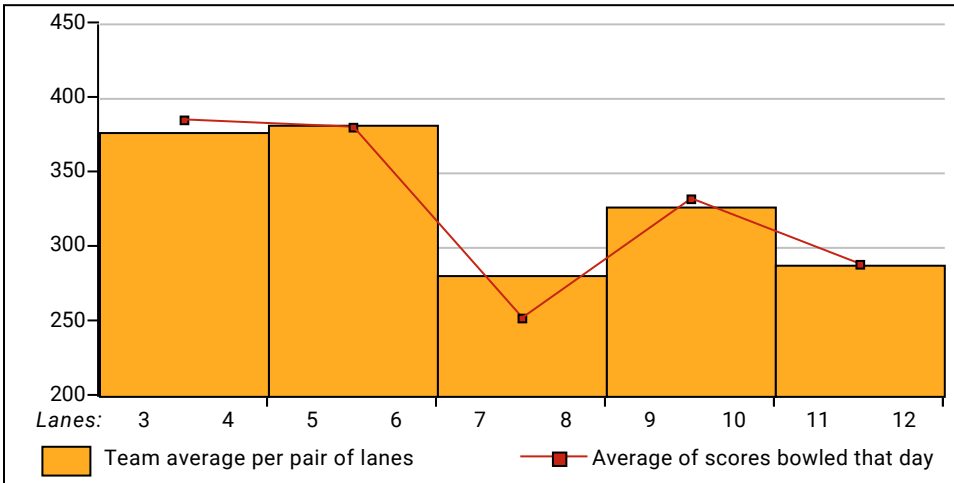

510 Thurs Morn Dbls 23-24

Thursday 9:30 am

ABC West Lanes

Lanes 3 - 12

***** Have FUN! No points awarded this week! *****

This Week's Statistics

	Over All	Men	Women
How many people bowled	19	12	7
Number of games bowled	57	36	21
Actual average of week's scores	165.44	178.17	143.62
How many games above average	25	19	6
How many games below average	31	16	15
Pins above/below average per game	-1.04	0.25	-3.24
How many people raised average	8	6	2
by this amount	0.48	0.49	0.43
How many people went down	11	6	5
by this amount	-0.42	-0.50	-0.33
League average before bowling	166.99	178.44	147.36
League average after bowling	166.94	178.43	147.25
Change in league average	-0.04	-0.01	-0.11
800s	--	--	--
775s	--	--	--
750s	1	1	--
725s	1	1	--
700s	--	--	--
675s	--	--	--
650s	--	--	--
625s	--	--	--
600s	1	--	1
575s	--	--	--
550s	1	1	--
525s	4	4	--
500s	2	2	--
475s	--	--	--
450s	1	--	1
425s	1	1	--
400s	3	1	2
below 400	4	1	3
300s	--	--	--
275s	1	1	--
250s	1	1	--
225s	5	5	--
200s	4	3	1
175s	9	6	3
150s	15	12	3
125s	9	4	5
100s	12	4	8
below 100	1	--	1

510 Thurs Morn Dbls 23-24

Thursday 9:30 am

ABC West Lanes

Lanes 3 - 12

*** Have FUN! No points awarded this week! ***

Team Average vs Avg of Scores

Average of Scores for Each Game

Amount Over/Under Team Average