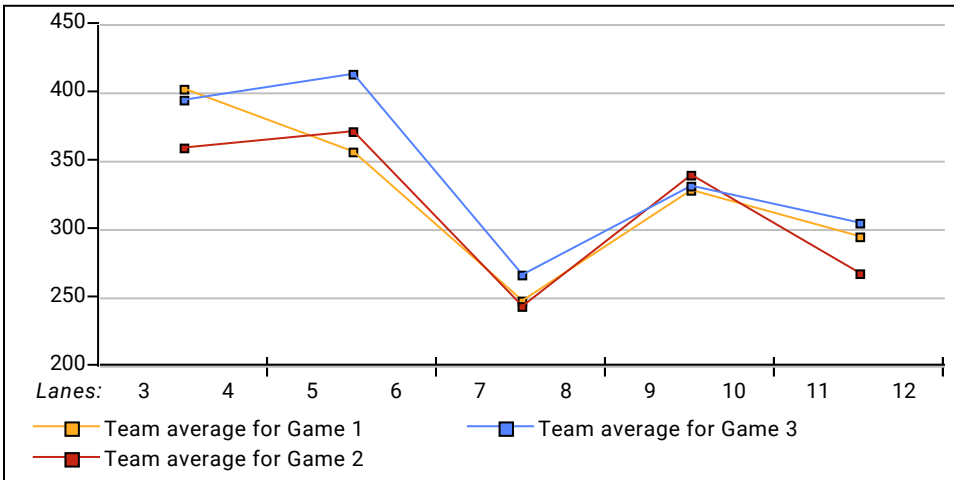

510 Thurs Morn Dbls 23-24

Thursday 9:30 am

ABC West Lanes

Lanes 3 - 12

***** Have FUN! No points awarded this week! *****

This Week's Statistics

	Over All	Men	Women
How many people bowled	19	12	7
Number of games bowled	57	36	21
Actual average of week's scores	165.44	178.17	143.62
How many games above average	25	19	6
How many games below average	31	16	15
Pins above/below average per game	-1.04	0.25	-3.24
How many people raised average	8	6	2
by this amount	0.48	0.49	0.43
How many people went down	11	6	5
by this amount	-0.42	-0.50	-0.33
League average before bowling	166.99	178.44	147.36
League average after bowling	166.94	178.43	147.25
Change in league average	-0.04	-0.01	-0.11
800s	--	--	--
775s	--	--	--
750s	1	1	--
725s	1	1	--
700s	--	--	--
675s	--	--	--
650s	--	--	--
625s	--	--	--
600s	1	--	1
575s	--	--	--
550s	1	1	--
525s	4	4	--
500s	2	2	--
475s	--	--	--
450s	1	--	1
425s	1	1	--
400s	3	1	2
below 400	4	1	3
300s	--	--	--
275s	1	1	--
250s	1	1	--
225s	5	5	--
200s	4	3	1
175s	9	6	3
150s	15	12	3
125s	9	4	5
100s	12	4	8
below 100	1	--	1

510 Thurs Morn Dbls 23-24

Thursday 9:30 am

ABC West Lanes

Lanes 3 - 12

*** Have FUN! No points awarded this week! ***

Team Average vs Avg of Scores

Average of Scores for Each Game

Amount Over/Under Team Average