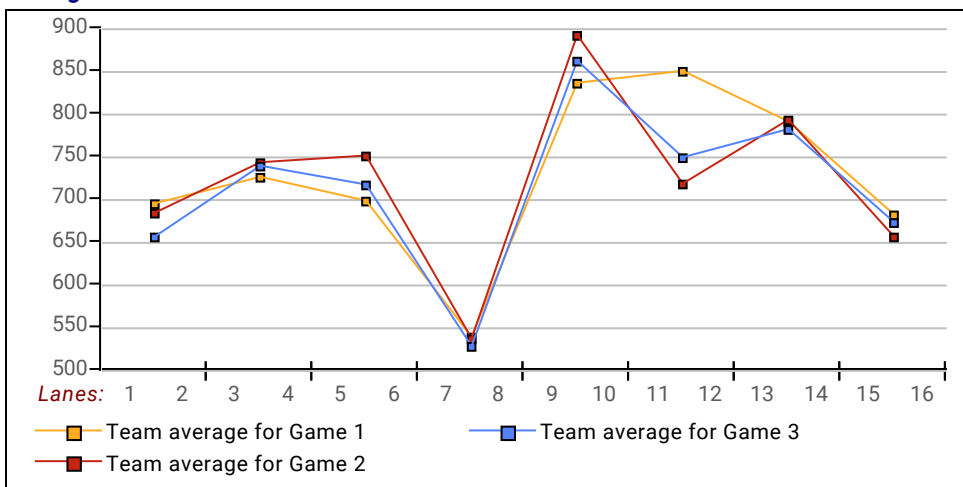

Average of Scores for Each Game