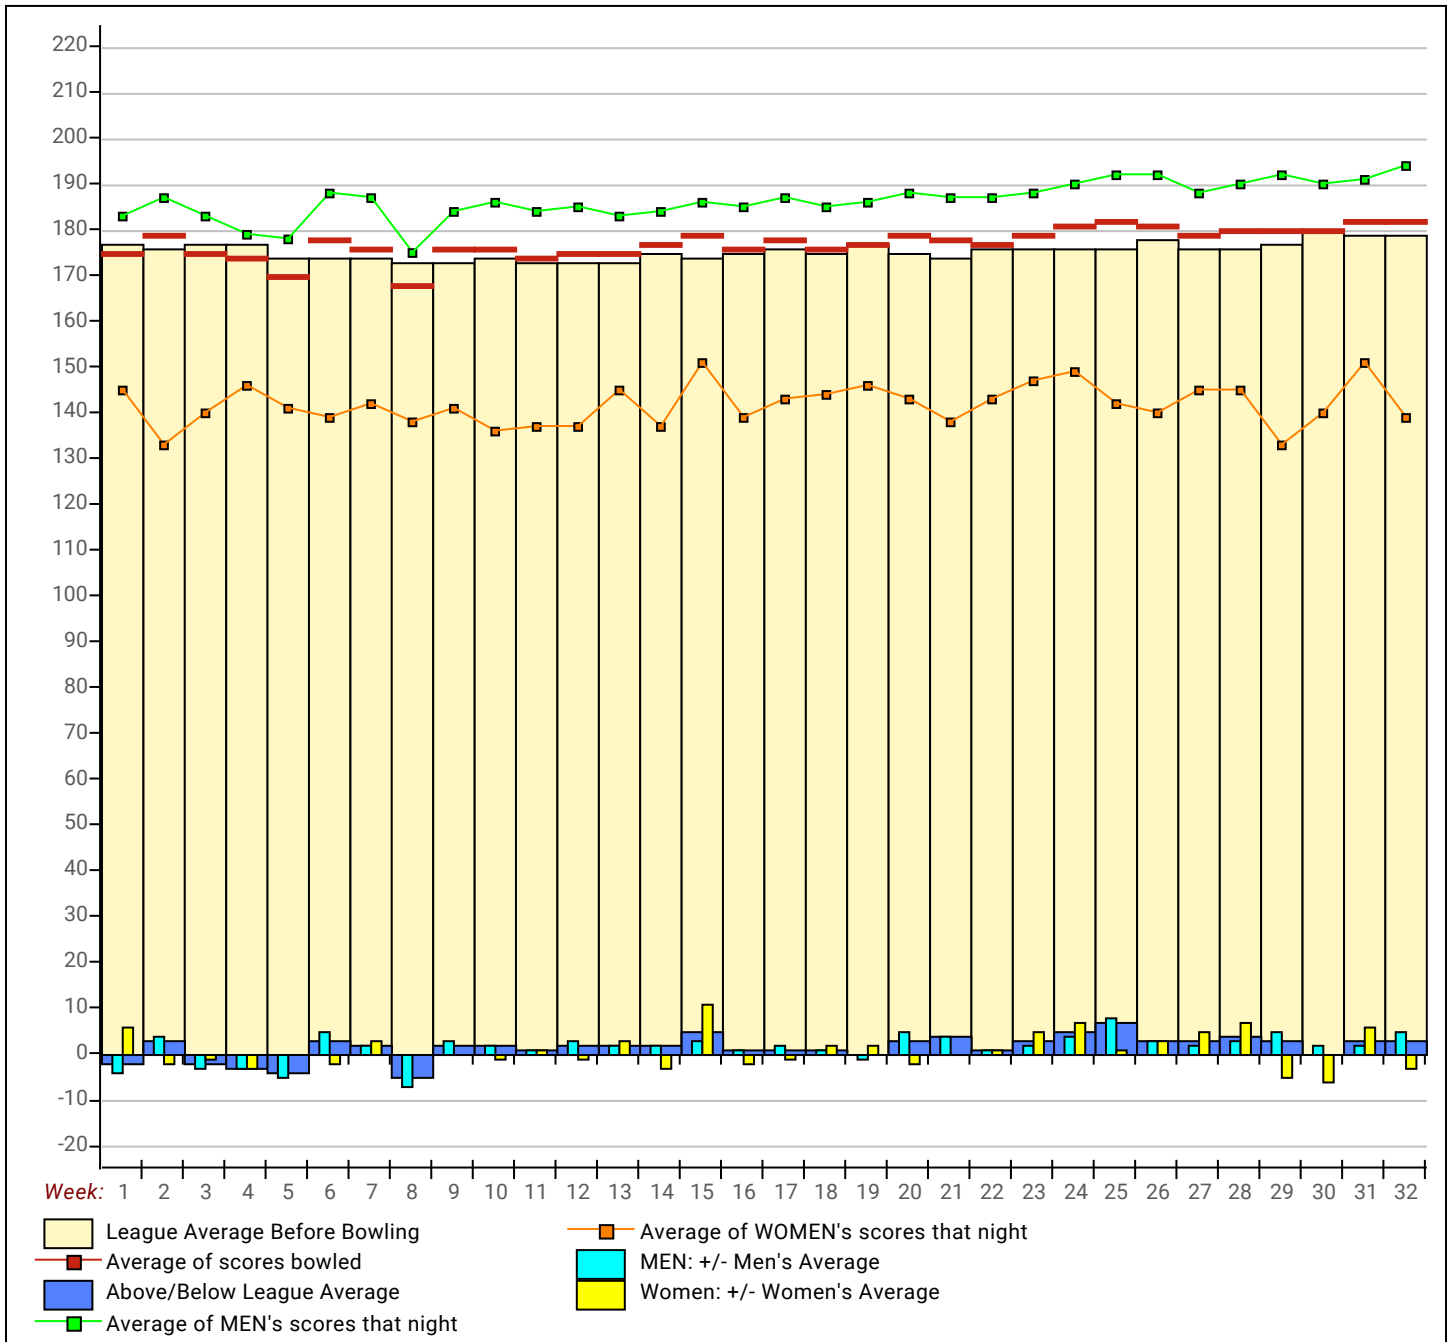

Name	Lane	True		Pins	Gms	-1-	-2-	-3-	Total	HDCP High		HDCP High		HDCP To Raise		HDCP To Drop		Most Improved		
		Average	HDCP							Total	Game	Total	Sers	Total	Avg +1	Avg -1	250's	700's	Avg	+/-
15 - Deans Tire Lane 13 HDCP=179 Avg=699																				
Tim Kohler		193.99	28	18041	93	257	210	195	662	746	266	293	682	787	583	486	5	--	186	+7.99
Ryan DeMichael		125.50	90	2259	18				0	0	177	263	413	686	387	365	--	--		
Scott Ton		193.38	28	16244	84	172	194	162	528	609	266	298	695	791	634	546	2	--	189	+4.38
Dean Biddle		188.49	33	17530	93	213	216	264	693	795	264	298	693	795	614	517	2	--	186	+2.49
Chris Ton		191.22	30	18357	96	213	193	194	600	693	278	314	694	796	651	551	2	--	186	+5.22
16 - Alley Gators Lane 14 HDCP=311 Avg=552																				
James Gatzke		172.33	47	3619	21				0	0	252	309	590	746	533	508	1	--		
Maureen Zakutansty		121.89	93	5485	45				0	0	170	263	406	693	371	322	--	--	121	+0.89
Sophie Roeske		111.64	102	7703	69	a101	a101	a101	303	609	159	263	432	744	361	288	--	--	112	-0.36
Sherrie Biggs		148.83	69	14288	96	145	140	144	429	633	203	274	541	751	463	363	--	--	138	+10.83
John Zakutanski		124.13	90	2979	24				0	0	186	285	429	726	396	368	--	--		
Eric Piscione		144.59	72	10844	75	a134	a134	a134	402	618	209	283	502	724	466	387	--	--	141	+3.59
Samantha Fleck		129.00	86	387	3				0	0	144	230	387	645	393	386	--	--		
Beth Bowker		118.76	96	3919	33	136	134	111	381	672	157	260	385	679	365	328	--	--		

League Average Week-by-Week