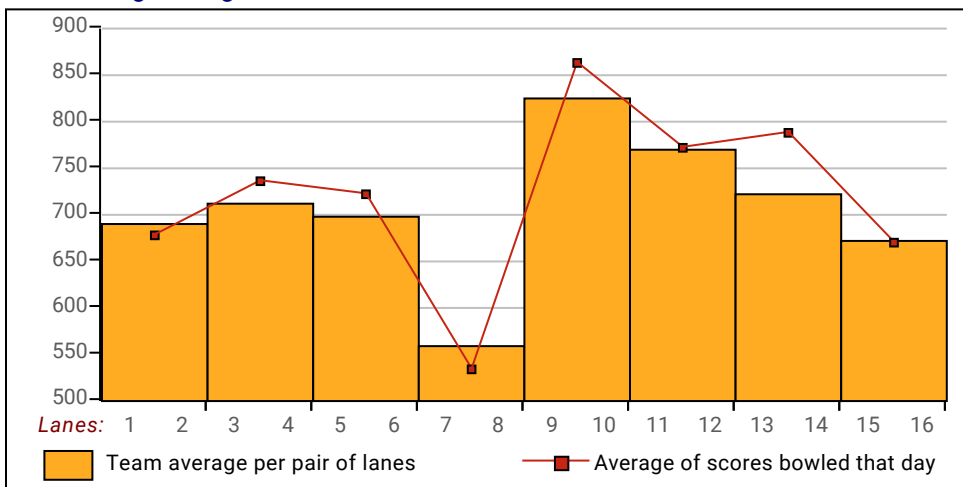

Team Average vs Avg of Scores