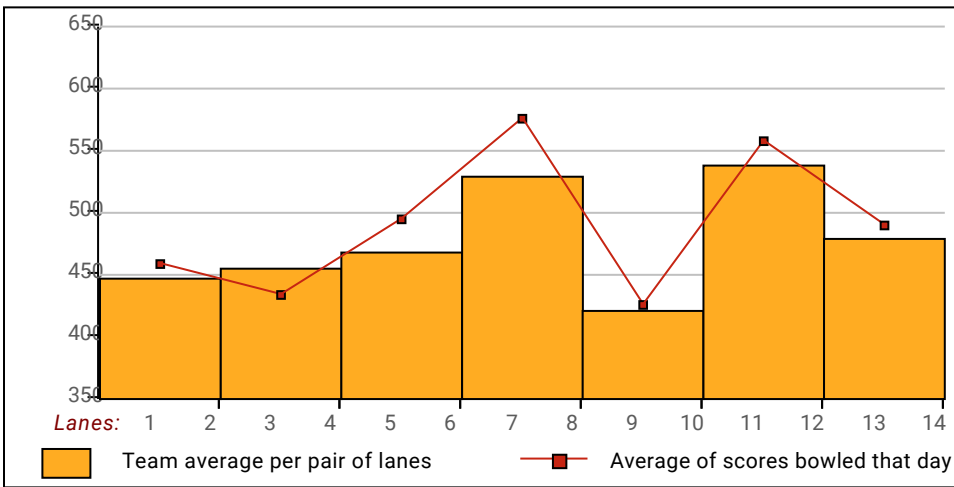

Team Average vs Avg of Scores