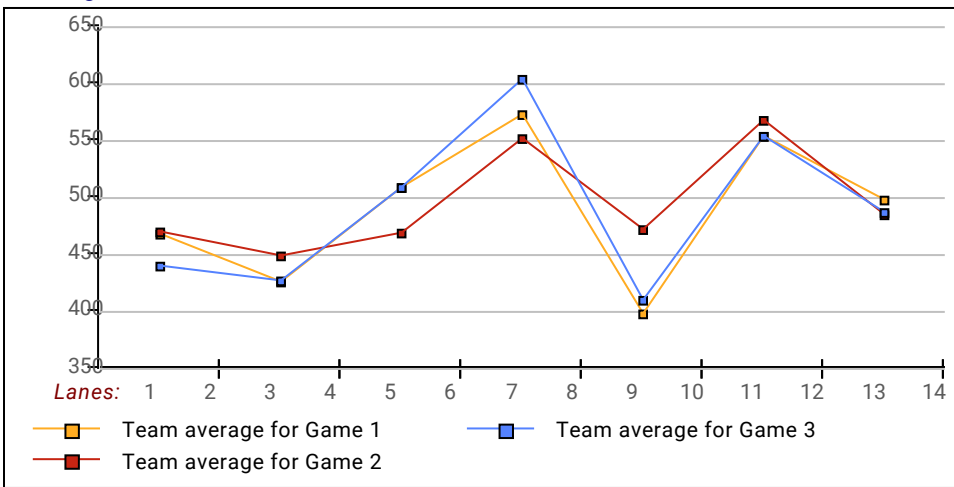

Average of Scores for Each Game