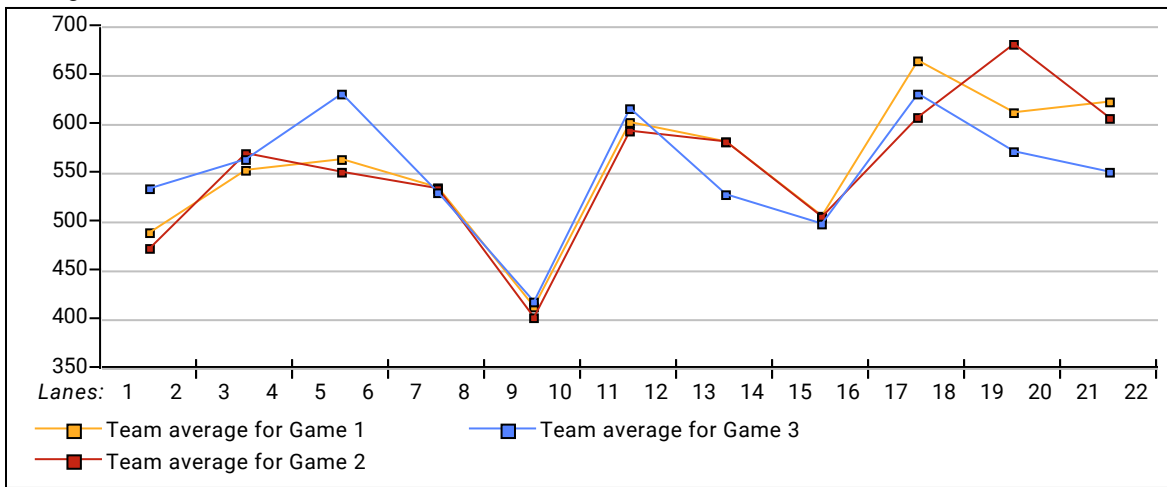

Average of Scores for Each Game