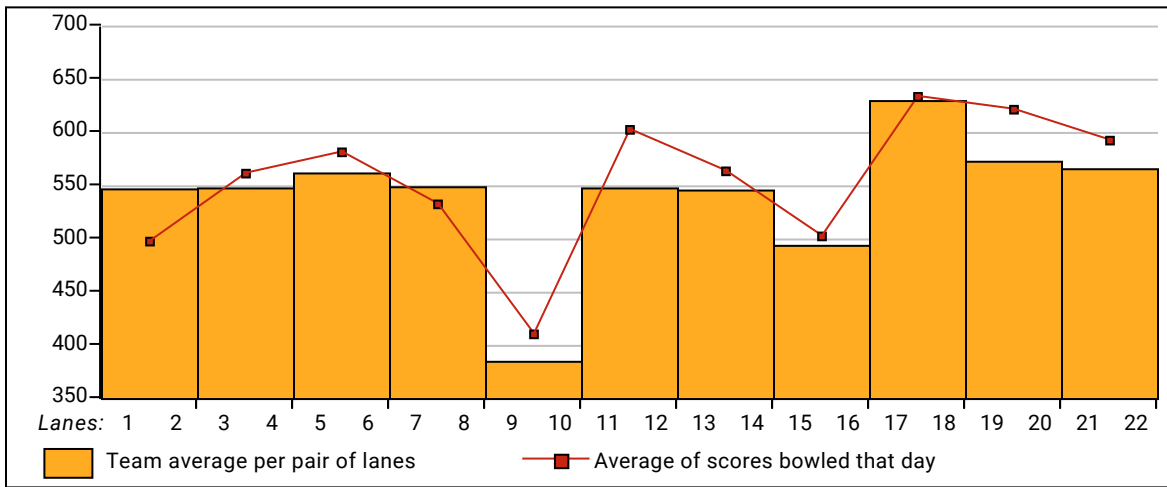

Team Average vs Avg of Scores