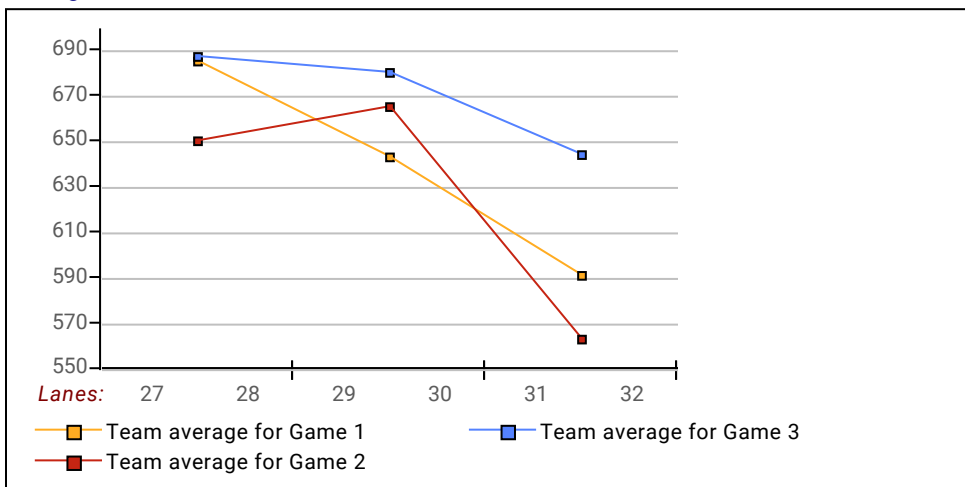

Average of Scores for Each Game