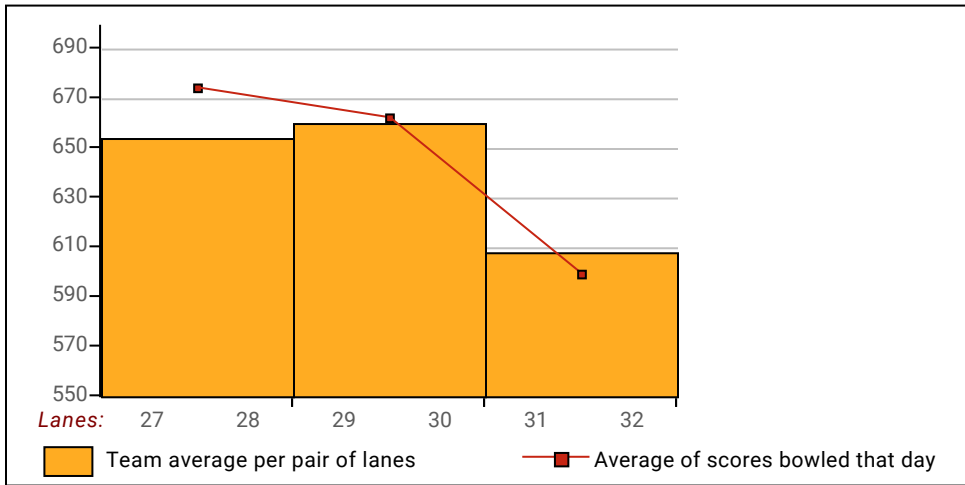

ID #	Name	Phone	Pins	Gms	Avg	HDCP	Book
40	Madelyn Lyle		1838	12	153	42	---
19	Karin Miller		0	0	0	0	---
16	Joanna Ross		0	0	0	0	---
121	Sarah J. Rossio		0	0	0	0	149
50	Penny Sapp		683	6	113	78	---
56	Debbie M. Steiner		0	0	0	0	---
111	Terri Williams-Teutsch		4439	27	164	32	---

Team Average vs Avg of Scores