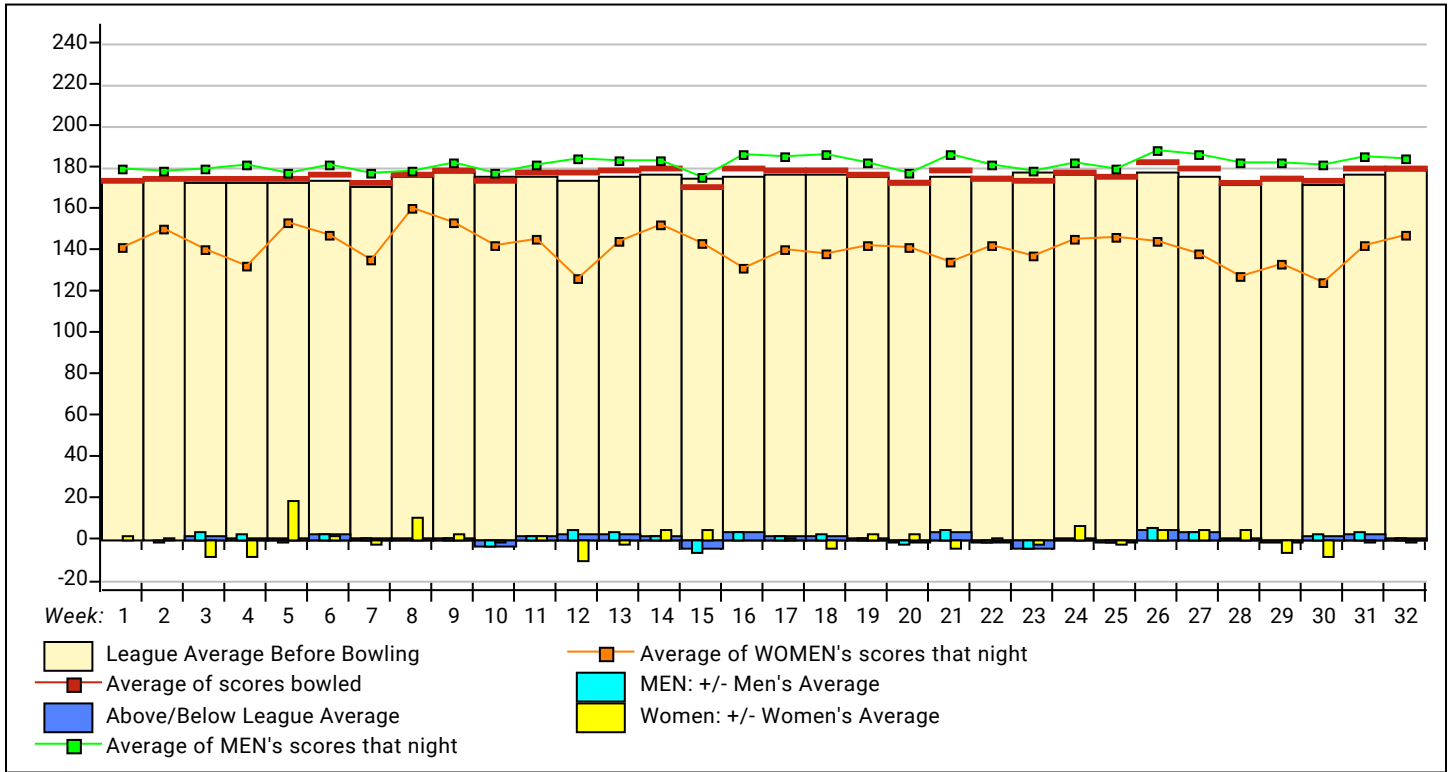

Bloomsburg Merchants Lg

Monday 6:00 pm

Lanes 1 - 14

Name	Pins	Gms	Avg HDCP	
13 - OCD Overland Lane 1 HDCP=367 Avg=683				
Carol E. Roberts	12396	90	137	73
Laurie Wahl	2335	30	77	133
Zach Steinruck	8484	89	95	115
Tyler J. Allen	16941	96	176	34
Jason Craig	17863	90	198	12
Jeffrey G. Pope	0	0	bk131	79
Sean Bechtel	3009	27	111	99
Hillary M. Hack	225	3	75	135
Maddy Steinruck	597	6	99	111
Brenda Steinruck	588	6	98	112

Name	Pins	Gms	Avg HDCP	
14 - BYE Lane 14 HDCP=0 Avg=0				

Temporary Substitutes

Name	Pins	Gms	Avg	Book Avg
John N. Adubato	0	0	0	---
Steve K. Alford	7178	36	199	210
mark baker	0	0	0	---
rick F. bardo	0	0	0	---
Mark A. Barnes	0	0	0	---
Forrest L. Bartholomew	0	0	0	---
Joshua A. Bartlett	0	0	0	---
bill R. bingaman	0	0	0	---
Jordan M. Bingaman	11074	63	175	183
Karlea A. Bingaman	1556	9	172	---
Sydnee Borem	944	9	104	---
Clint Carr	417	3	139	---
Dan A. Chapin	0	0	0	---
Hugh C. Coates	0	0	bk176	176
Chase Conner	0	0	0	---
Ellen Craig	0	0	bk150	150
John Craig	0	0	bk163	163
Jason E. Crawford	1378	6	bk212	212
ethan T. cunningham	0	0	0	---
gerald day	0	0	0	---
stephen day	0	0	0	---
Jasyn C. Frey	0	0	0	---
Dustin Hartzel	0	0	0	---
Mark A. Haught	0	0	0	---
Jeremy Hayes	0	0	0	---
melvin W. helwig	0	0	0	---
Dan N. Hendrix	0	0	0	---
Chuck Humphrey	0	0	0	---
Daniel R. Johnson	1551	9	172	---
Shannon A. Johnson	0	0	0	---
William C. Johnson Jr	0	0	bk155	155
Robert Kester	0	0	0	---
dan kile	0	0	0	---
Chris D. King	0	0	0	---
Mike Krause	0	0	0	---
jamie kulaga	0	0	0	---
Dave L. Lockard	0	0	0	---

Name	Pins	Gms	Avg	Book Avg
Nate L. Lubeski	0	0	0	---
Marc A. Maset	0	0	0	---
John T. May	0	0	0	---
Eric Mayernick	456	3	152	---
Darrel S. McKee	0	0	0	---
Steve A. Miller	546	3	182	---
Scott Neuhard	0	0	0	---
Donald Oviatt	0	0	bk173	173
Lori Oviatt	0	0	bk103	103
angel L. patton	0	0	0	---
april L. patton	0	0	0	---
Erika Price	0	0	0	---
matt D. price	0	0	0	---
mitch ridall	0	0	0	---
Josh Ruth	1557	12	129	---
Al Sarnoski	0	0	0	---
Aaron Seely	0	0	0	---
Larry L. Seward	0	0	0	---
fred shotwell	0	0	0	---
billy shultz	0	0	0	---
Jared Shuman	0	0	0	---
Garrett Simpson	5019	24	209	---
John A. Sivo	0	0	bk148	148
Breanna L. Slusser	0	0	0	---
Matt Stackhouse	336	3	112	---
Dennis E. stahl	0	0	0	---
alex J. talanca	0	0	0	---
George K. Underwood	0	0	0	---
William A. Vezendy	0	0	0	---
Tom Vought	0	0	0	---
George Walters	0	0	0	---
Jim Walters	0	0	0	---
Emily Wolfe	0	0	0	---
Eric M. Wolfe	0	0	0	---
Kim A. Wolfe	0	0	0	---
Ryan B. Wright	0	0	0	---

League Average Week-by-Week

** Last Week's High Scores for Immediate Release **