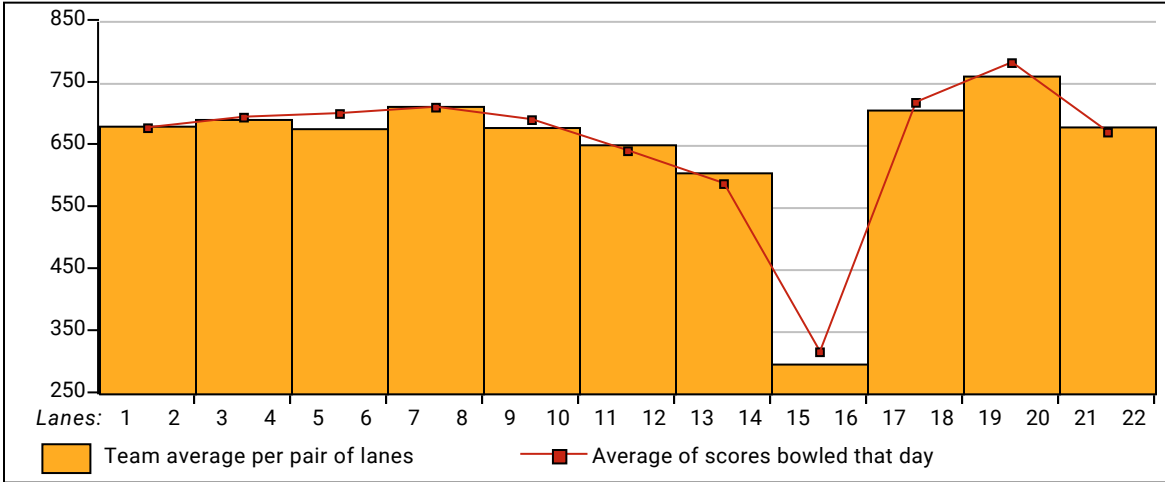

Team Average vs Avg of Scores