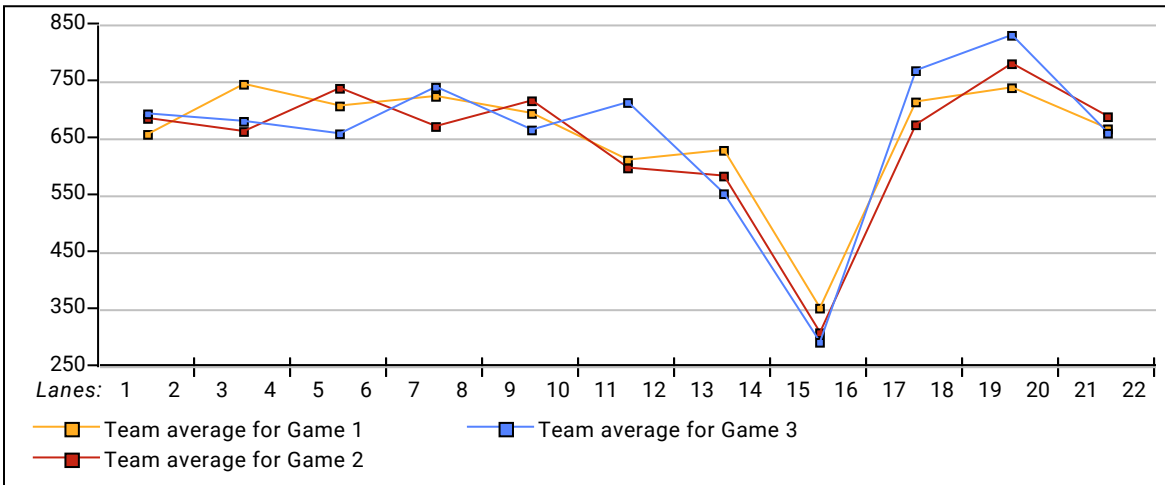

Average of Scores for Each Game