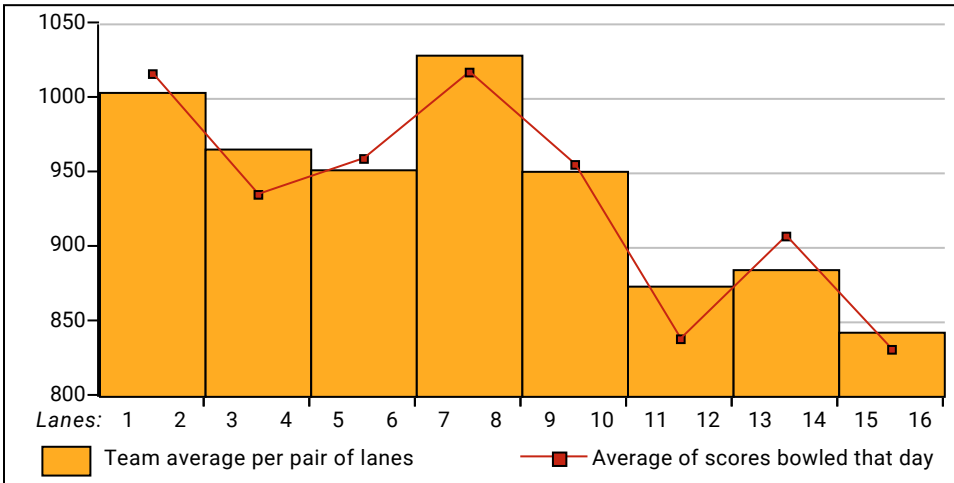

Thursday 6:10 pm

Al-Mar Lanes

Lanes 1 - 16

***** Have FUN! No points awarded this week! *****

This Week's Statistics

	<u>Men</u>
How many people bowled	75
Number of games bowled	224
Actual average of week's scores	188.61
How many games above average	108
How many games below average	114
Pins above/below average per game	-0.36
How many people raised average	36
by this amount	0.44
How many people went down	39
by this amount	-0.44
League average before bowling	189.45
League average after bowling	189.43
Change in league average	-0.02
800s	--
775s	--
750s	--
725s	3
700s	2
675s	1
650s	10
625s	3
600s	8
575s	11
550s	8
525s	4
500s	5
475s	5
450s	7
425s	6
400s	1
below 400	1
300s	--
275s	1
250s	9
225s	34
200s	46
175s	49
150s	51
125s	29
100s	5
below 100	--

Thursday 6:10 pm

Al-Mar Lanes

Lanes 1 - 16

***** Have FUN! No points awarded this week! *****

Team Average vs Avg of Scores

Average of Scores for Each Game

Amount Over/Under Team Average