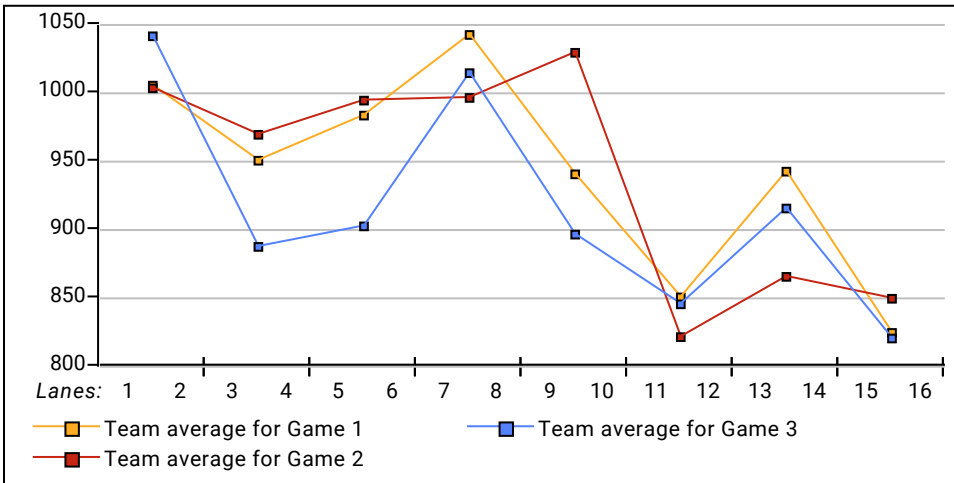

Thursday 6:10 pm

Al-Mar Lanes

Lanes 1 - 16

***** Have FUN! No points awarded this week! *****

Team Average vs Avg of Scores

Average of Scores for Each Game

Amount Over/Under Team Average