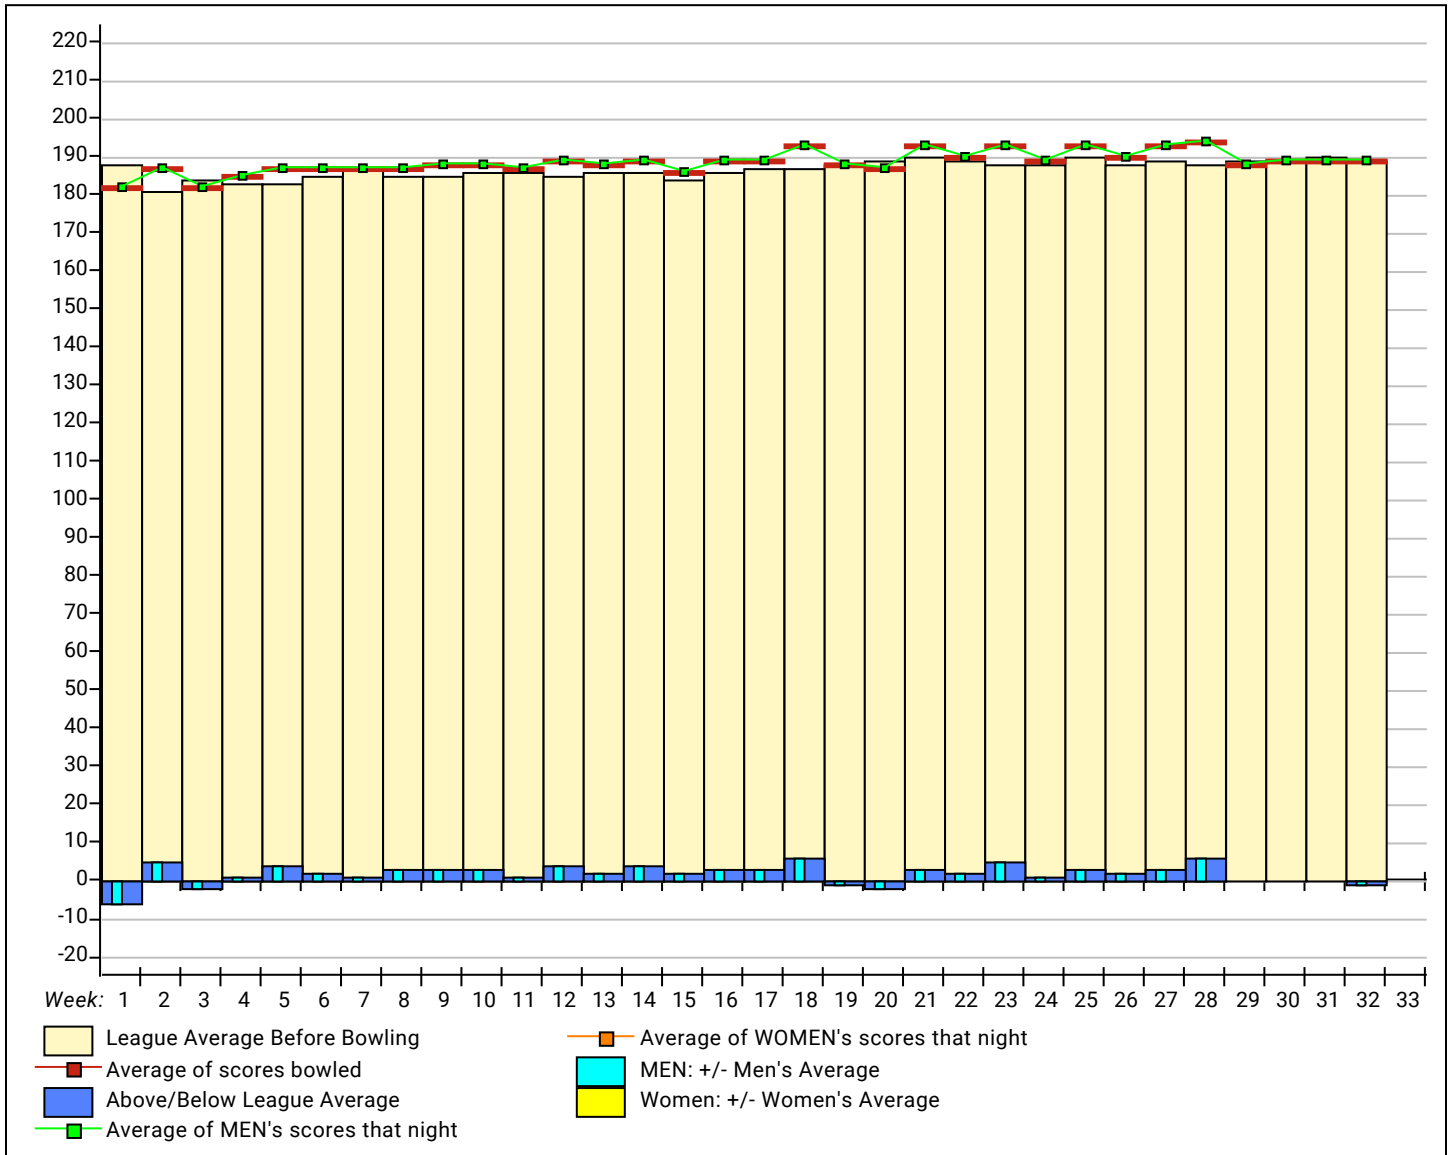

Thursday 6:10 pm

Al-Mar Lanes

Lanes 1 - 16

*** Have FUN! No points awarded this week! ***

League Average Week-by-Week

Bracket Payouts

Bowler	Lane	Br Set 1	Br Set 2	Refund	Winnings	Amt Paid	Balance Due	Paid
Allgire, Ryan	15	45.00	-	-	45.00	-	36.00	_____
Arnston, Chad	11	6.00	-	-	6.00	-	(6.00)	_____
Close, Brian	3	30.00	15.00	-	45.00	-	24.00	_____
DeLuca, Chris	7	69.00	-	-	69.00	-	39.00	_____
Farr, Mike	1	18.00	-	-	18.00	-	9.00	_____
Kolk, Kris	6	6.00	-	-	6.00	-	(30.00)	_____
Melendrez, Pancha	6	15.00	-	-	15.00	-	(15.00)	_____
Mitchell, Jeremy	9	16.50	-	-	16.50	-	7.50	_____
Naugle, Butch	14	15.00	-	-	15.00	-	(3.00)	_____
Peace, Chris	13	25.50	-	-	25.50	-	7.50	_____
Simon, Brad	3	45.00	45.00	-	90.00	-	69.00	_____
Snyder, Tom	11	6.00	-	-	6.00	-	-	_____