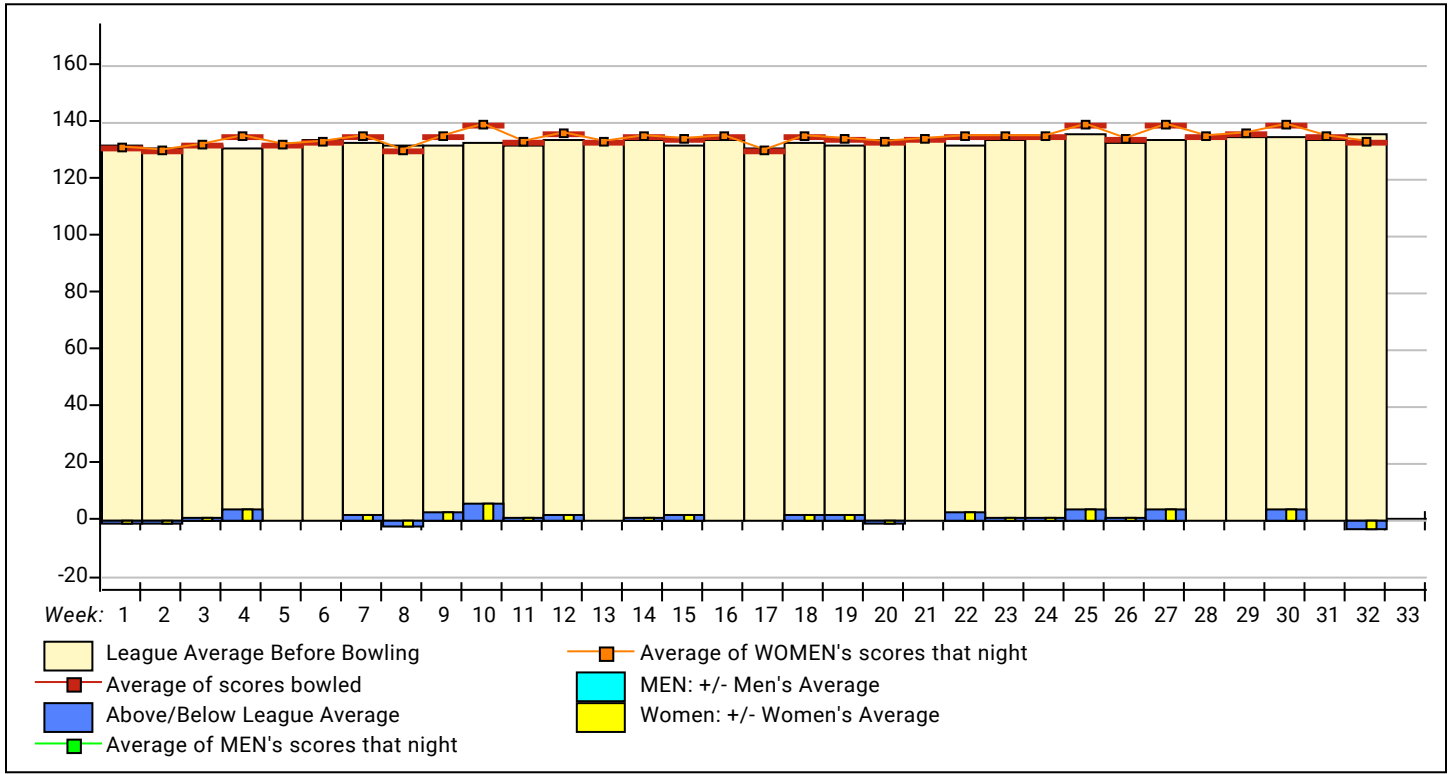

# Ladies Major 2023-24

Monday 5:55 pm

**Al-Mar Lanes**

Lanes 1 - 16

**\*\*\* Have FUN! No points awarded this week! \*\*\***

**League Average Week-by-Week**

# Ladies Major 2023-24

Monday 5:55 pm

**Al-Mar Lanes**

Lanes 1 - 16

**\*\*\* Have FUN! No points awarded this week! \*\*\***