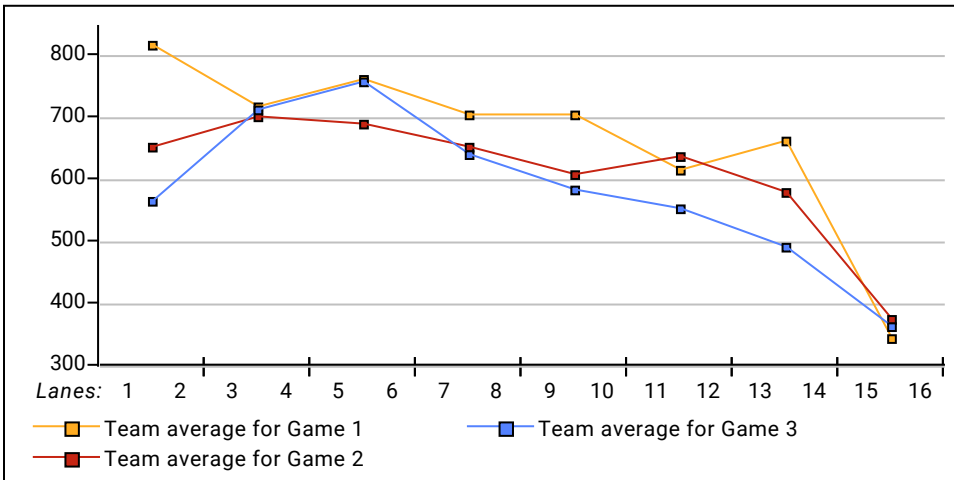

Average of Scores for Each Game