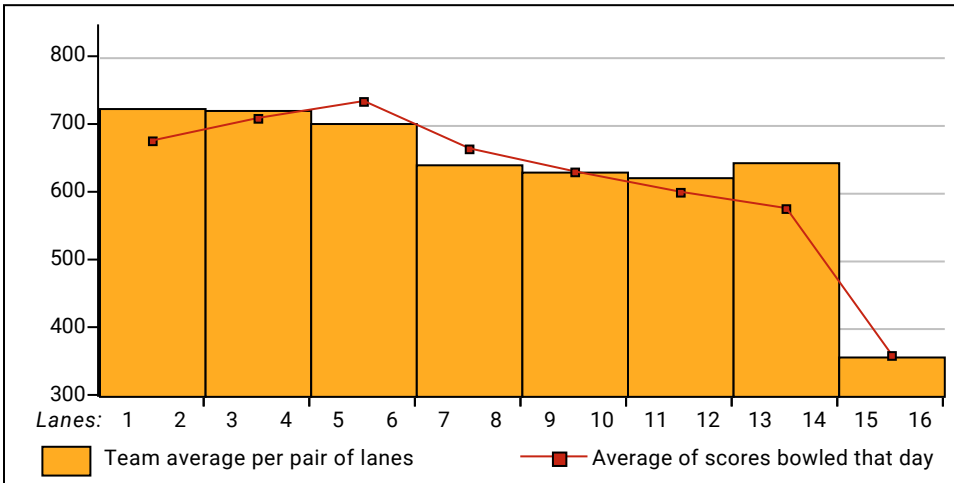

*** Have FUN! No points awarded this week! ***

Team Average vs Avg of Scores