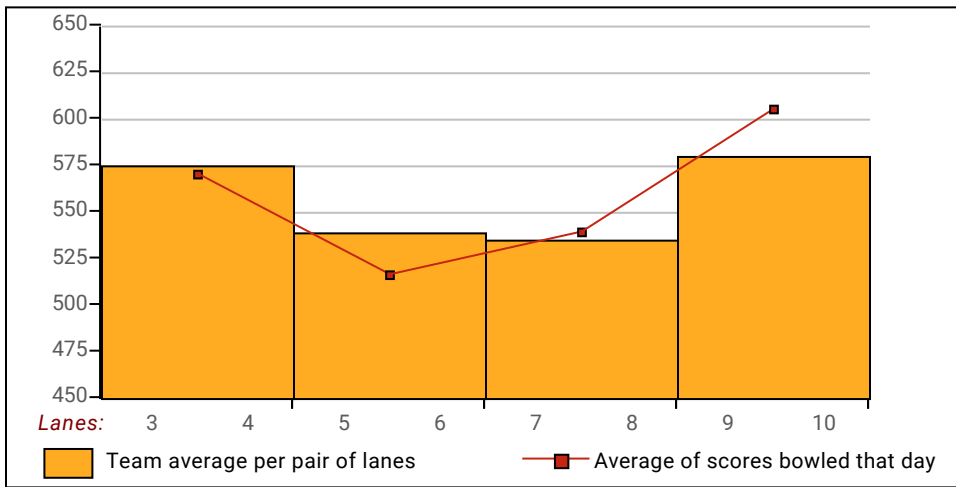

Team Average vs Avg of Scores