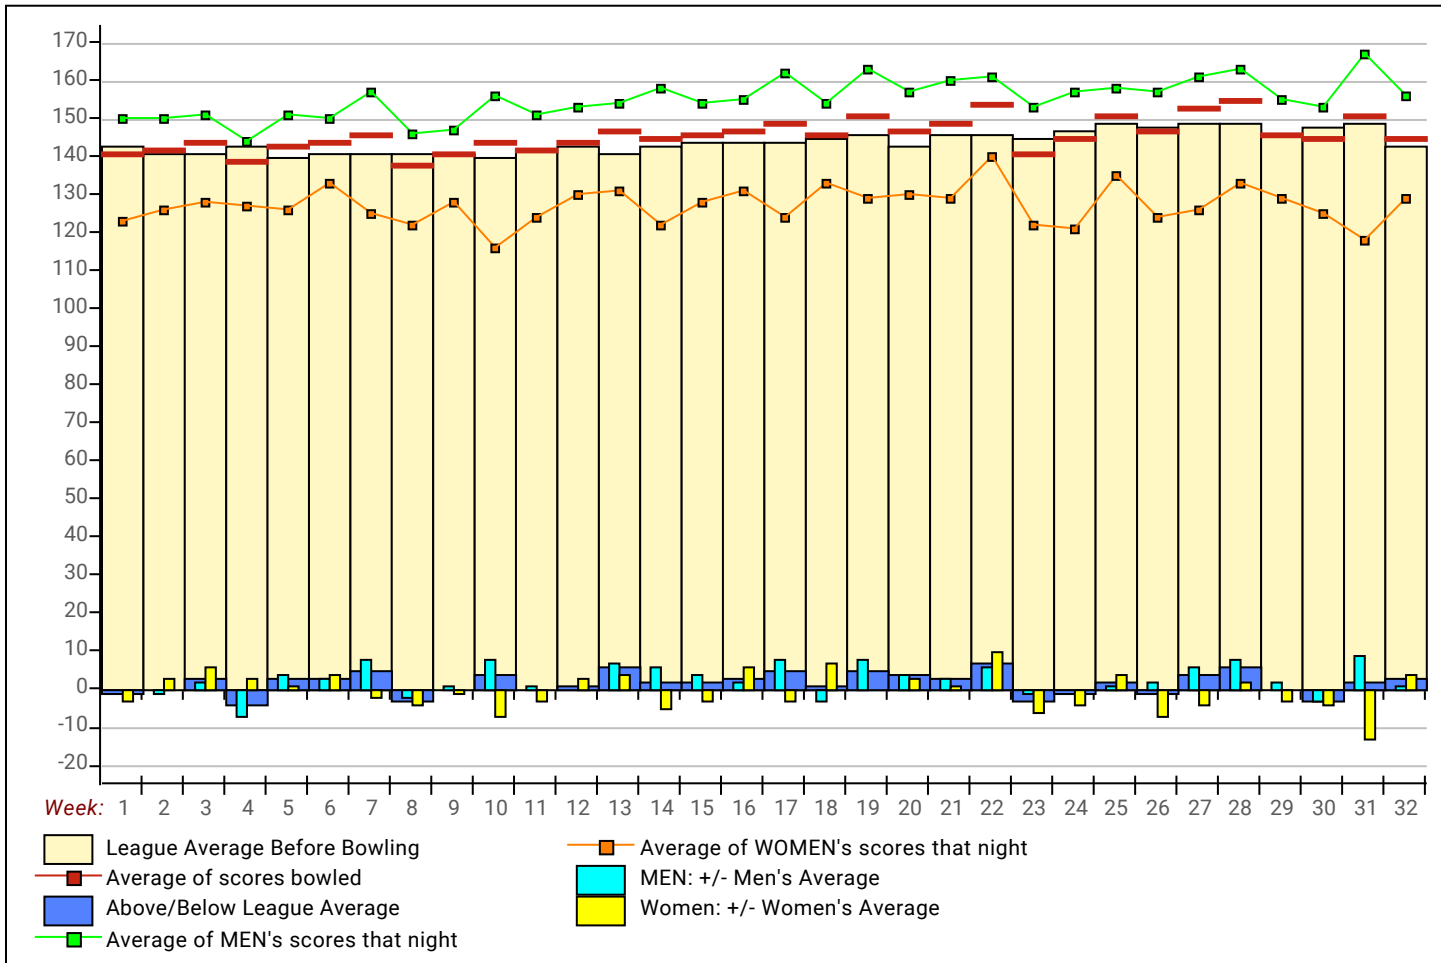

Scratch Game

Scratch Game

Scratch Series

Scratch Series

	Scratch Game	Scratch Game	Scratch Series	Scratch Series
Men	230 Gary Beemer	212 Randy Priest Sr	639 Gary Beemer	510 Johnny Kittle Sr
	212 Gary Beemer	199 Johnny Kittle Sr	590 Randy Priest Sr	502 Shawn Kolbe
Women	199 Vickie Quillet	162 Jane Muelier	510 Vickie Quillet	434 Helen Clark
	164 Vickie Quillet	158 Helen Clark	436 Brenda Clement	413 Karen Kittle

League Average Week-by-Week

View Standings on the Web

Visit LeagueSecretary.com - This league's ID number is 15464
View standings, bowler history, statistics and more. Also check out the Mobile App.

This Week's Statistics