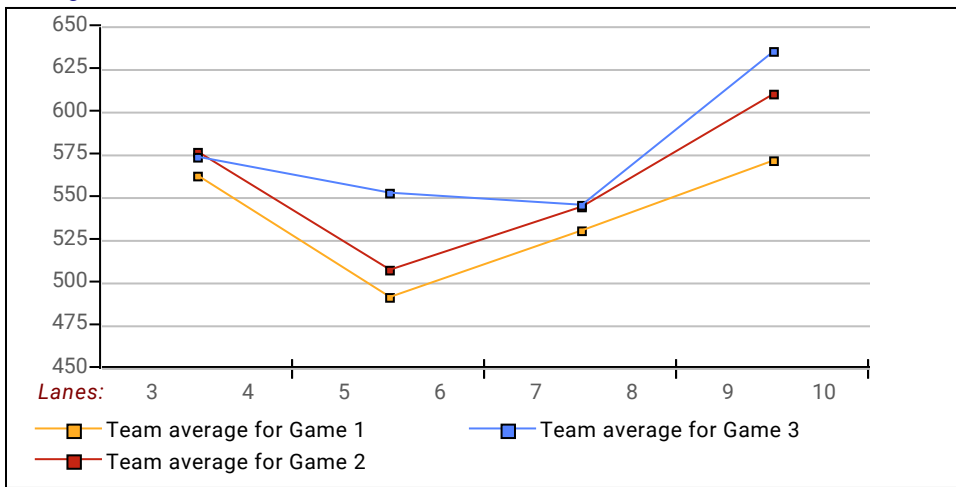

Average of Scores for Each Game