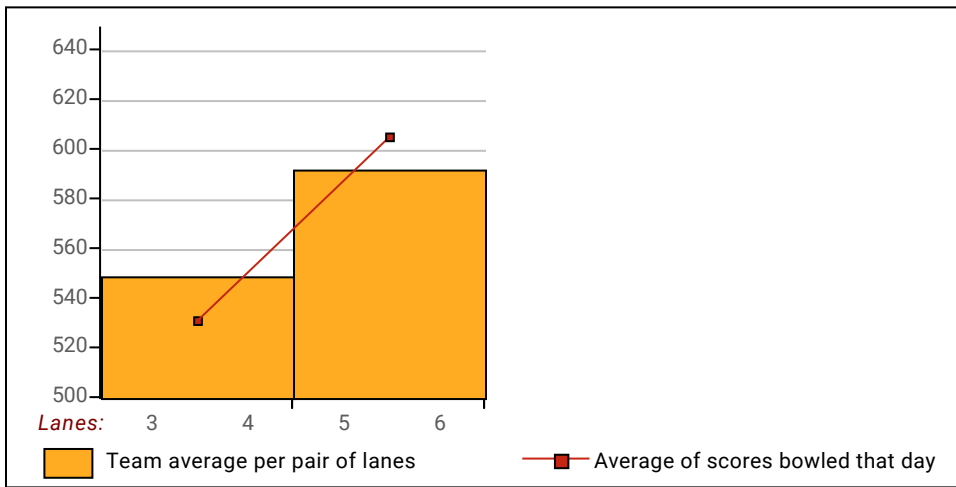

Team Average vs Avg of Scores