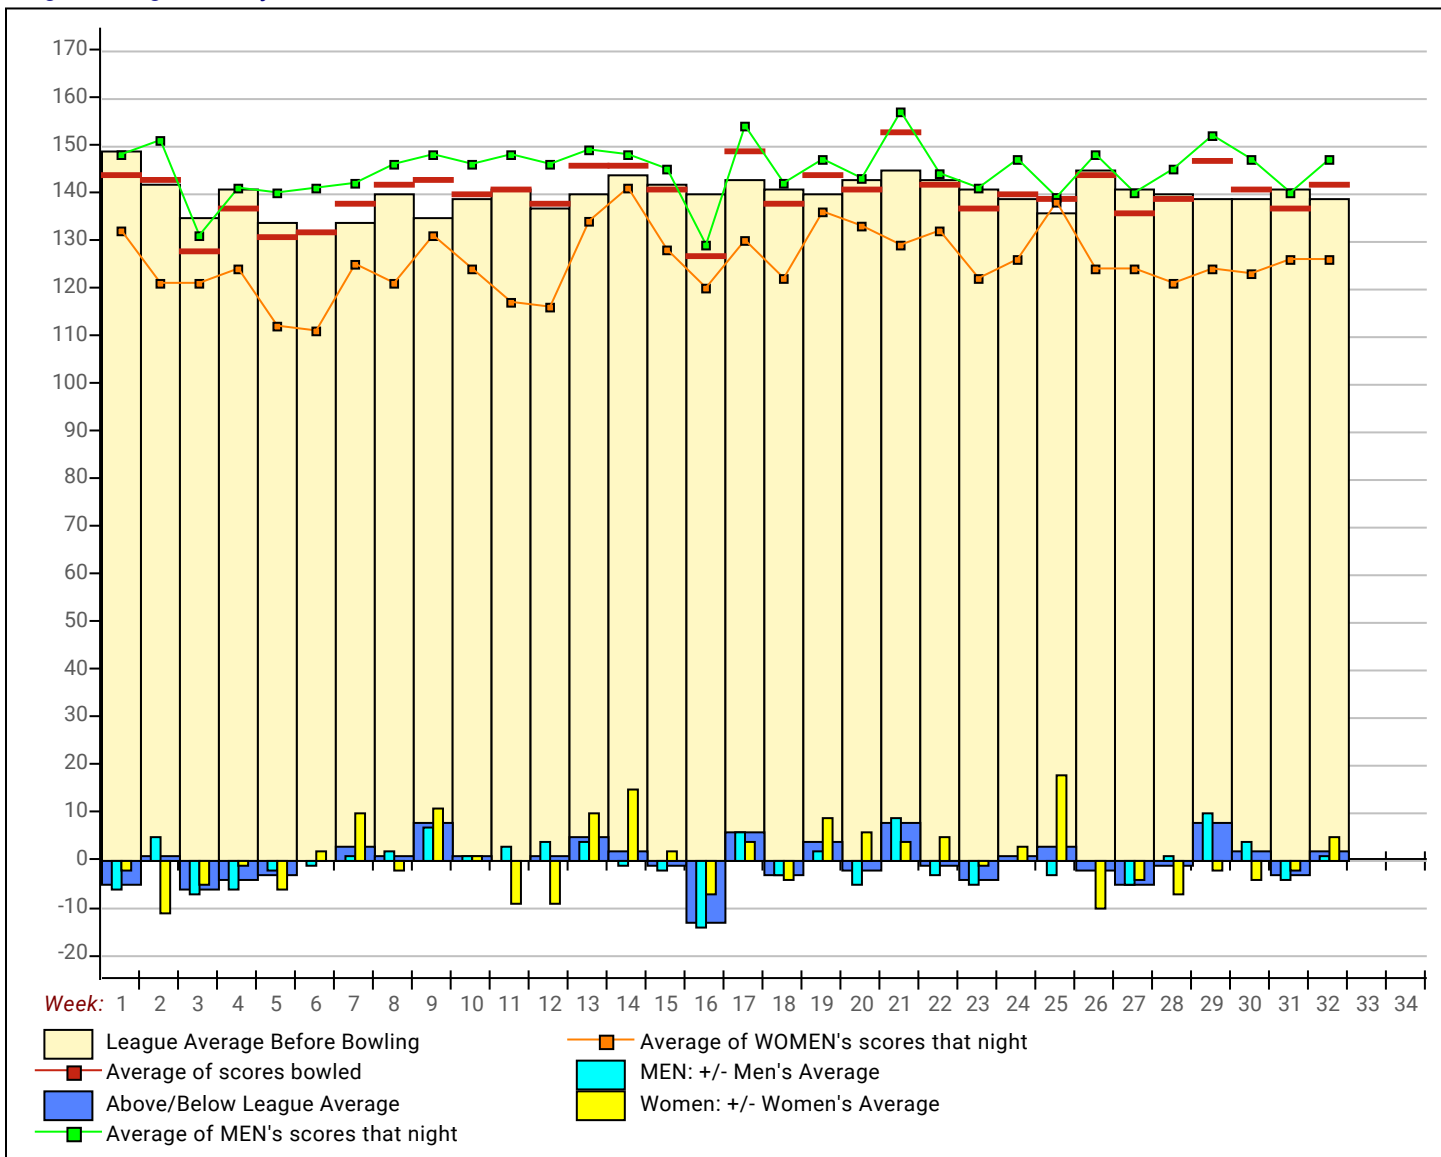

League Average Week-by-Week

Individual High Averages

Men	176.53	Richard Sorg	166.32	Shawn Kolbe	155.78	Roger Burris
Women	133.36	Jane Muelier	132.35	Karen Kittle	117.30	Nora Heaton