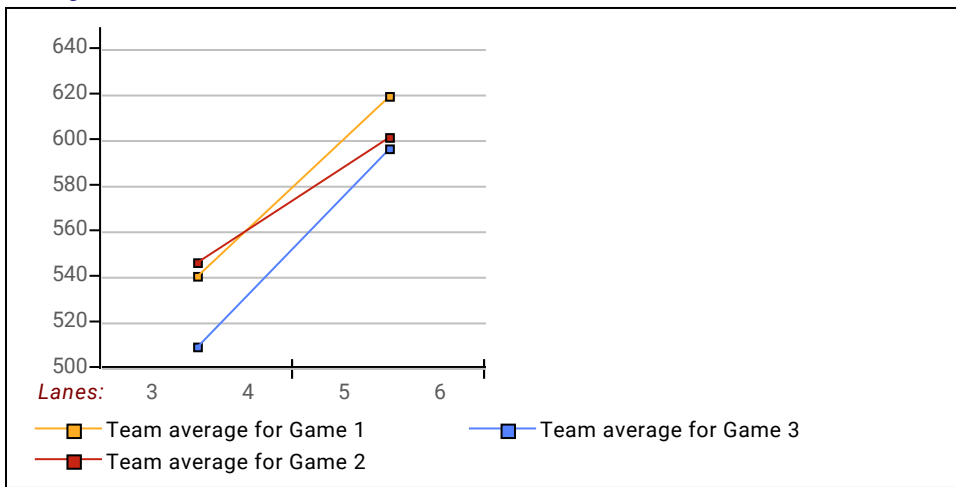

Average of Scores for Each Game