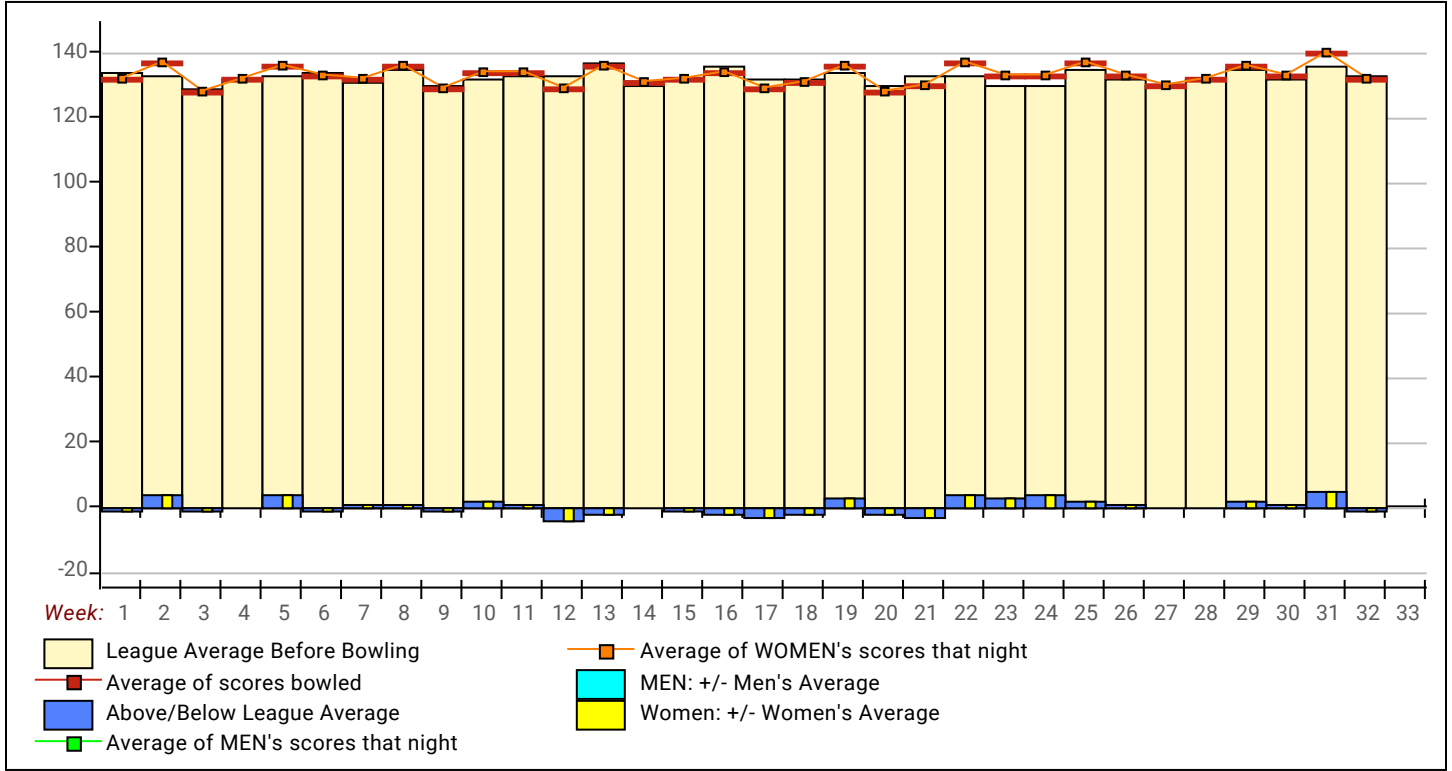

Kaposia Ladies 23

Thursday 6:30 pm

Drkula's Bowl

Lanes 17 - 28

*** Have FUN! No points awarded this week! ***

USBC Certification:

League Average Week-by-Week

Team Standings