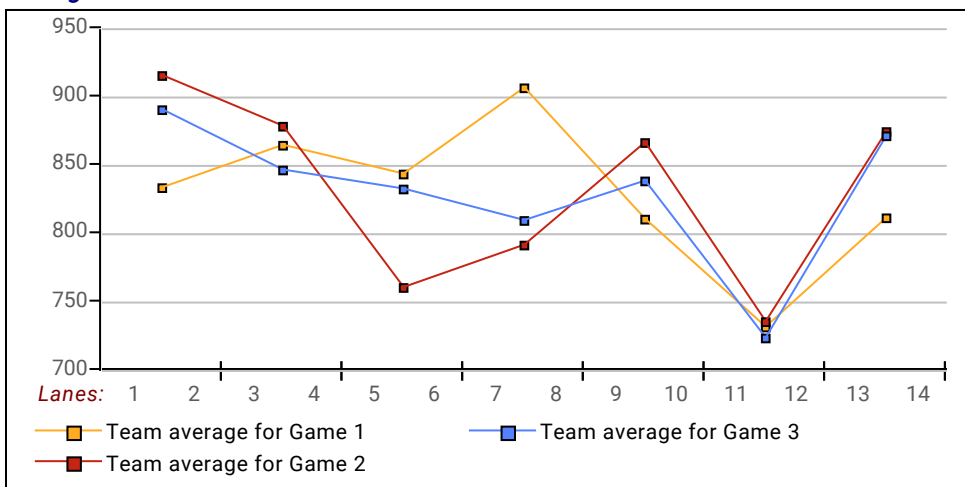

Average of Scores for Each Game