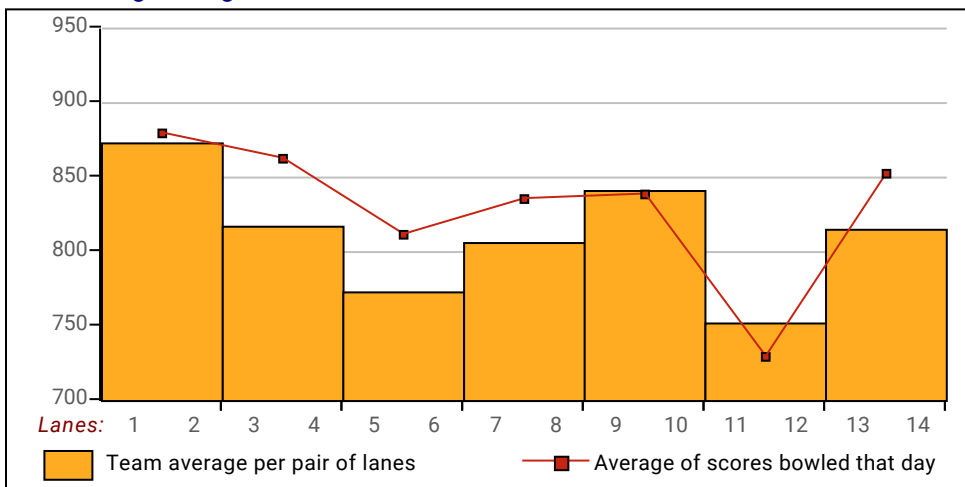

Team Average vs Avg of Scores