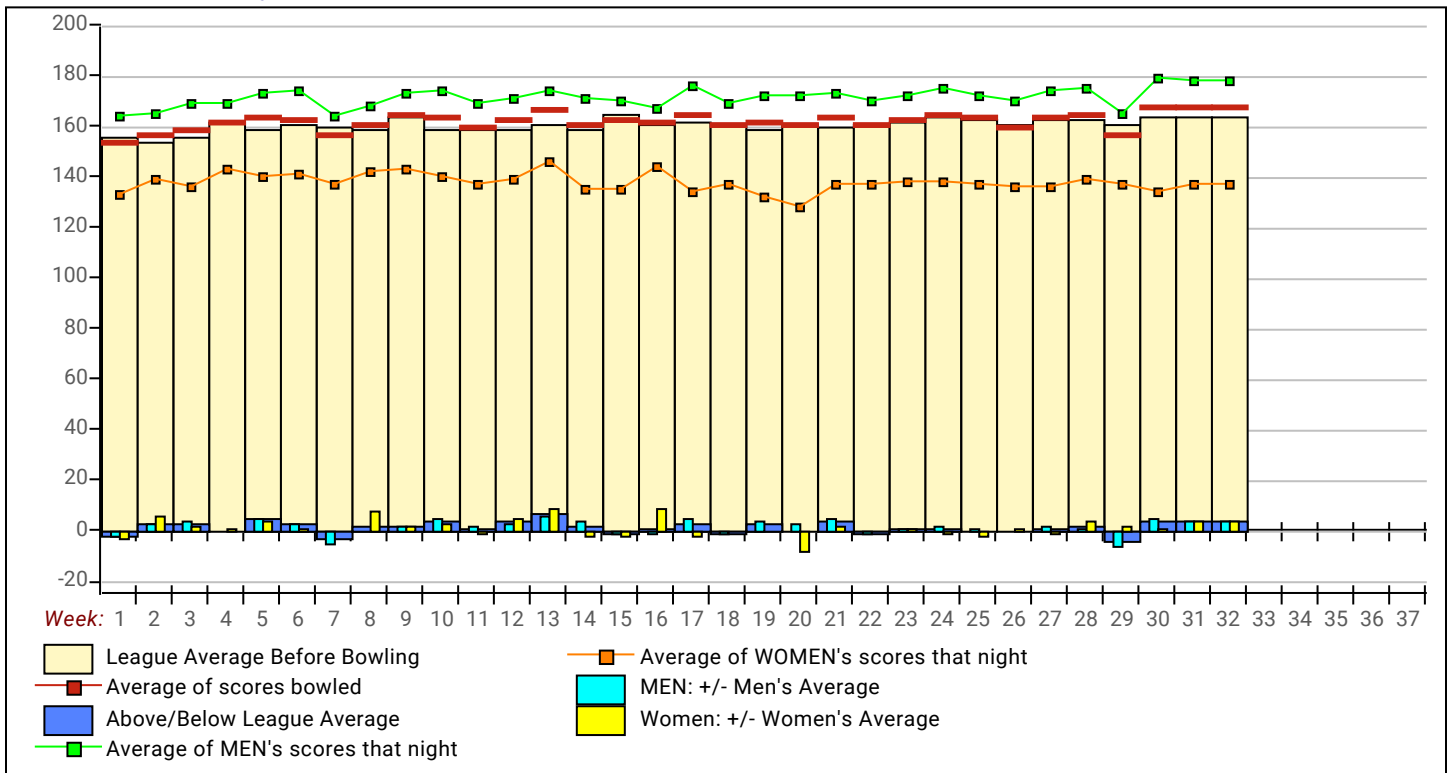

League Average Week-by-Week

This Week's Statistics

	<u>Over All</u>	<u>Men</u>	<u>Women</u>
How many people bowled	65	50	15
Number of games bowled	194	149	45
Actual average of week's scores	168.13	177.64	136.64
How many games above average	101	80	21
How many games below average	89	67	22
Pins above/below average per game	4.49	4.64	3.98
How many people raised average	38	28	10
by this amount	1.19	1.26	0.99
How many people went down	27	22	5
by this amount	-0.58	-0.66	-0.25
League average before bowling	164.30	173.64	133.14
League average after bowling	164.75	174.06	133.72
Change in league average	0.45	0.42	0.57
800s	--	--	--
775s	--	--	--
750s	--	--	--
725s	1	1	--
700s	1	1	--
675s	--	--	--
650s	4	4	--
625s	1	1	--
600s	2	2	--
575s	7	6	1
550s	9	9	--
525s	2	1	1
500s	9	9	--
475s	6	5	1
450s	6	5	1
425s	3	1	2
400s	3	--	3
below 400	11	5	6
300s	--	--	--
275s	--	--	--
250s	1	1	--
225s	11	11	--
200s	32	29	3
175s	39	37	2
150s	47	42	5
125s	35	17	18
100s	25	11	14
below 100	4	1	3