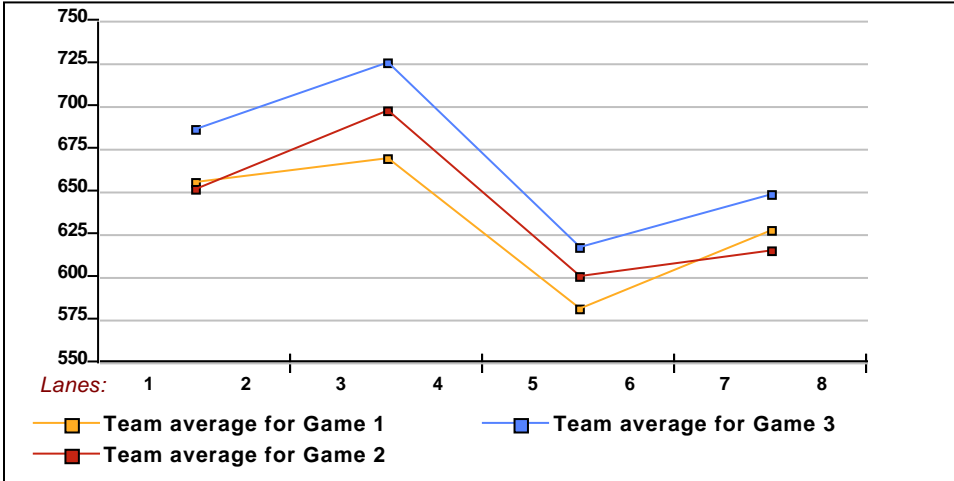

Average of Scores for Each Game