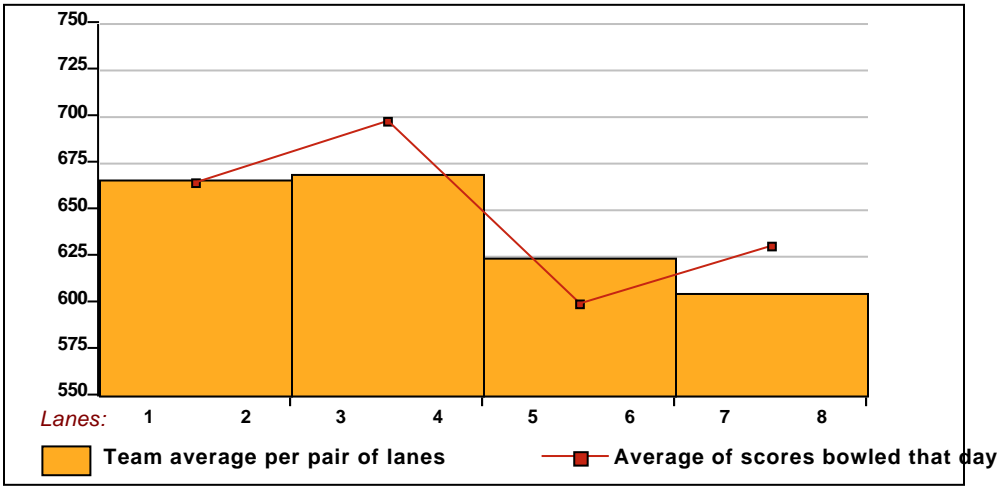

Team Average vs Avg of Scores