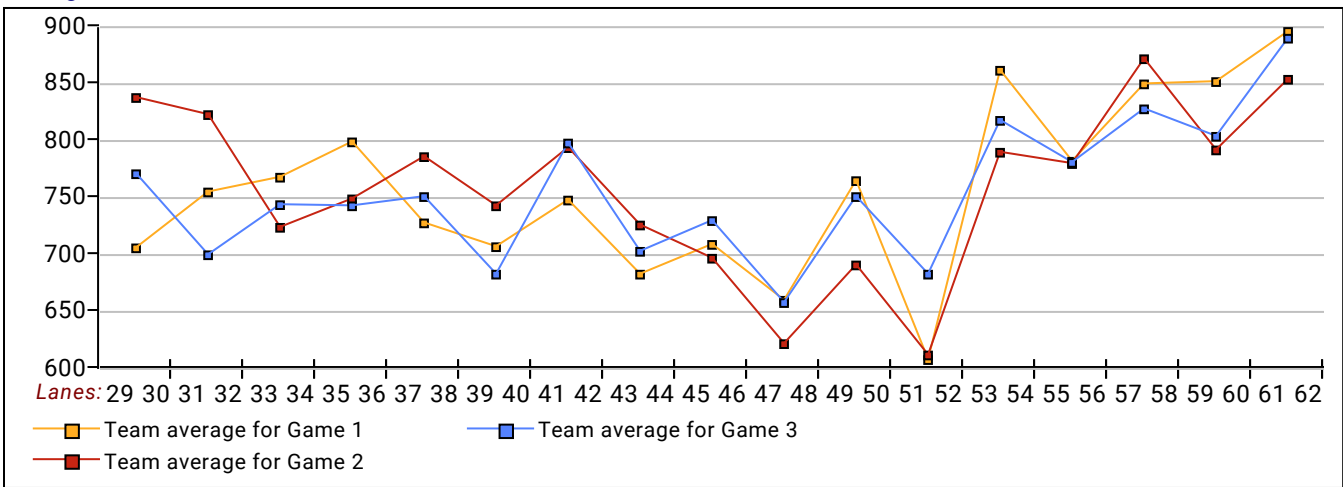

Average of Scores for Each Game