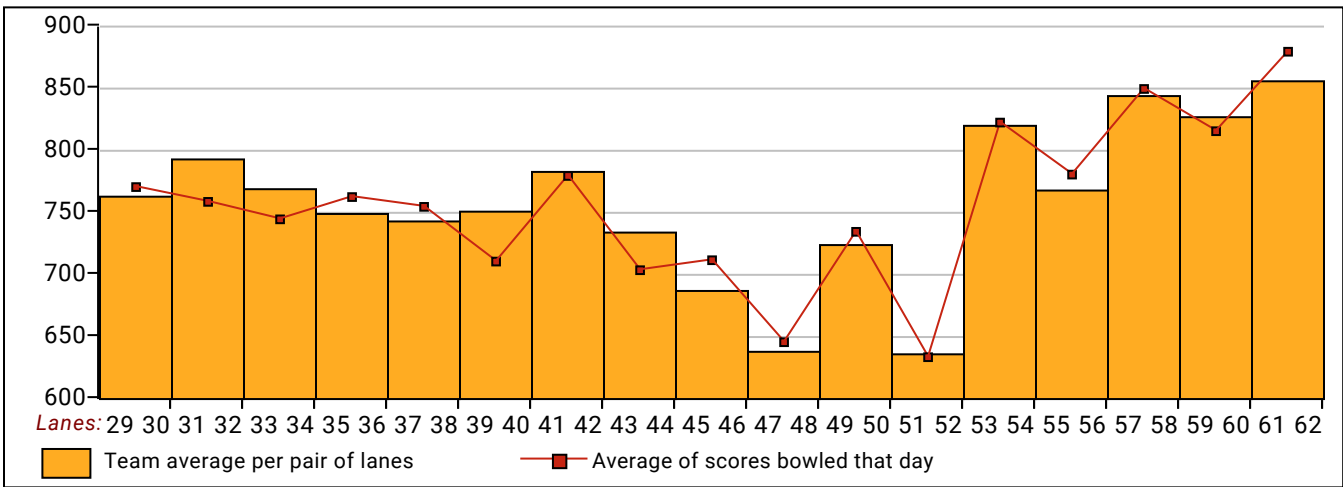

Team Average vs Avg of Scores