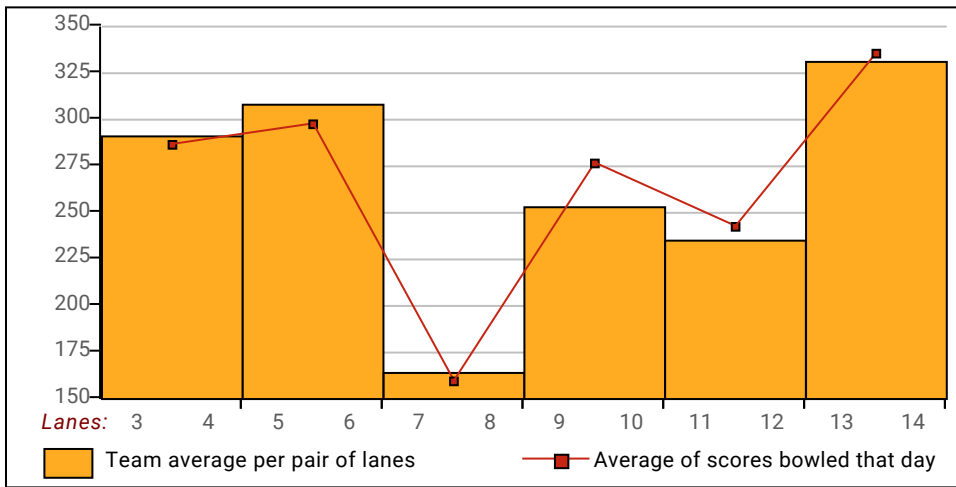

Team Average vs Avg of Scores