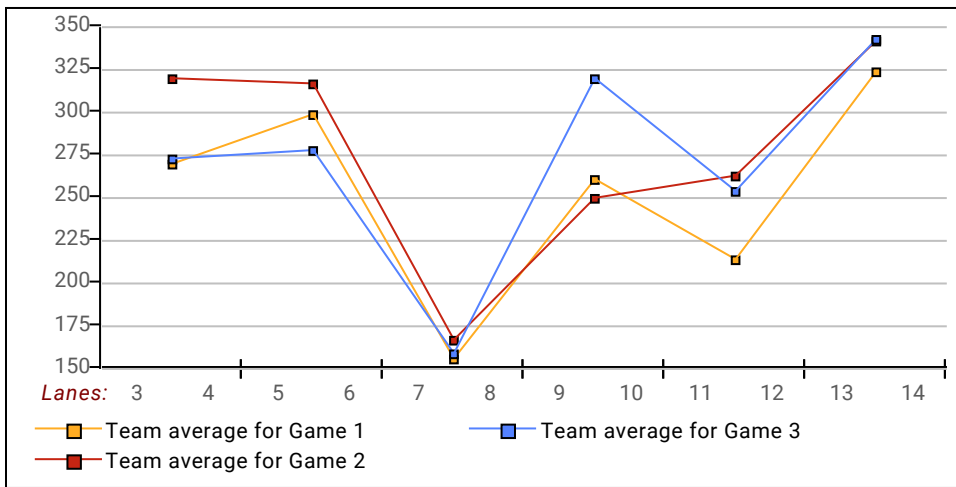

Average of Scores for Each Game