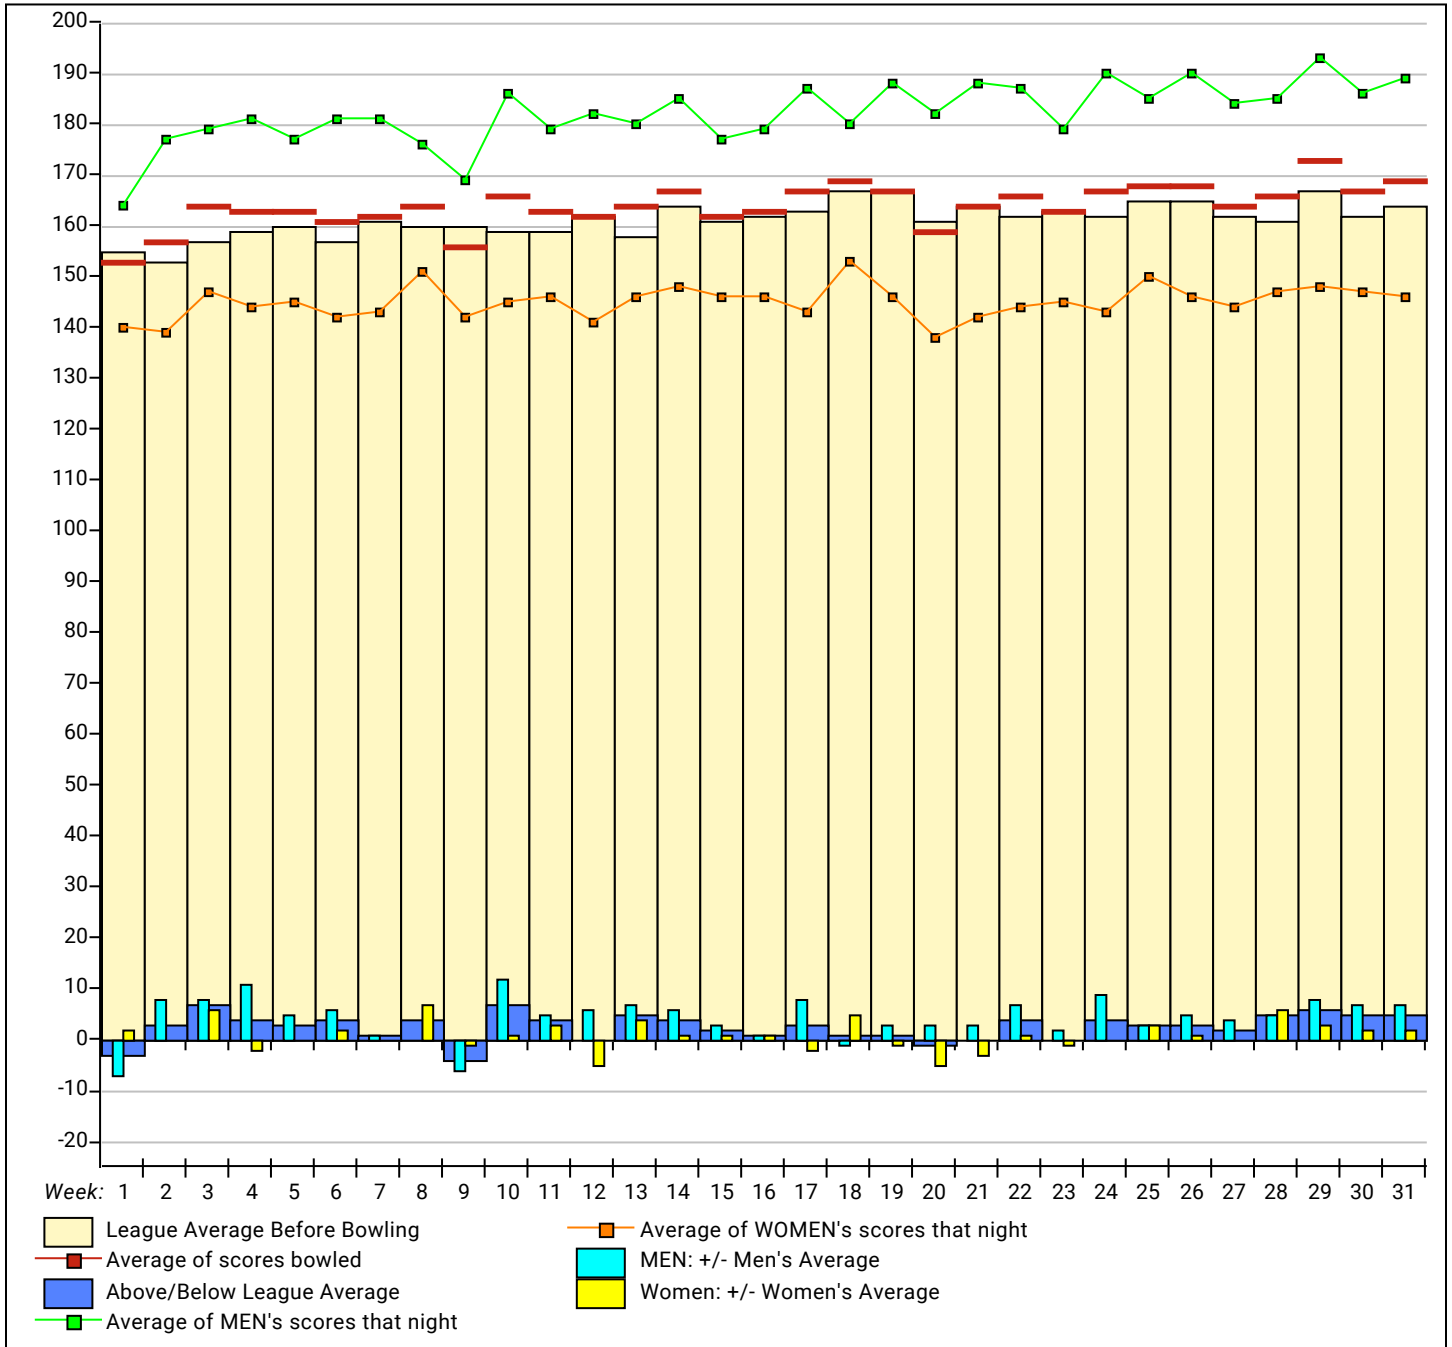

League Average Week-by-Week

Men & Women, Left & Right Handed Statistics

Unless designated left handed, bowlers are considered right handed.

	Over All	M-Rt	M-Left	W-Rt	W-Left
How many people bowled	56	30	0	26	0
Number of games bowled	168	90	0	78	0
Actual average of week's scores	169.08	188.76	0.00	146.38	0.00
How many games above average	93	55	0	38	0
How many games below average	72	34	0	38	0
Pins above/below average per game	5.65	8.09	0.00	2.85	0.00
How many people raised average by this amount	36	20	--	16	--
How many people went down by this amount	0.52	0.68	0.00	0.34	0.00
How many people went down by this amount	20	10	--	10	--
How many people went down by this amount	-0.47	-0.64	0.00	-0.29	0.00
League average before bowling	163.98	181.26	0.00	144.05	0.00
League average after bowling	164.15	181.49	0.00	144.15	0.00
Change in league average	0.17	0.24	0.00	0.09	0.00
800s	--	--	--	--	--
775s	--	--	--	--	--
750s	--	--	--	--	--
725s	1	1	--	--	--
700s	2	2	--	--	--
675s	3	3	--	--	--
650s	4	3	--	1	--
625s	2	2	--	--	--
600s	2	2	--	--	--
575s	3	2	--	1	--
550s	4	3	--	1	--
525s	1	1	--	--	--
500s	4	2	--	2	--
475s	3	2	--	1	--
450s	4	1	--	3	--
425s	9	3	--	6	--
400s	4	1	--	3	--
below 400	10	2	--	8	--
300s	--	--	--	--	--
275s	2	2	--	--	--
250s	7	7	--	--	--
225s	10	8	--	2	--
200s	24	21	--	3	--
175s	29	19	--	10	--
150s	35	17	--	18	--
125s	33	8	--	25	--
100s	22	7	--	15	--
below 100	6	1	--	5	--