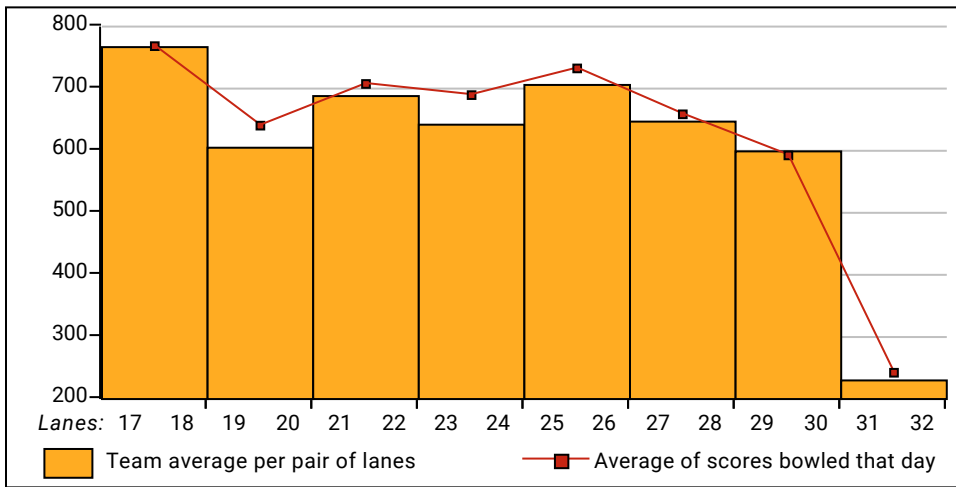

Team Average vs Avg of Scores