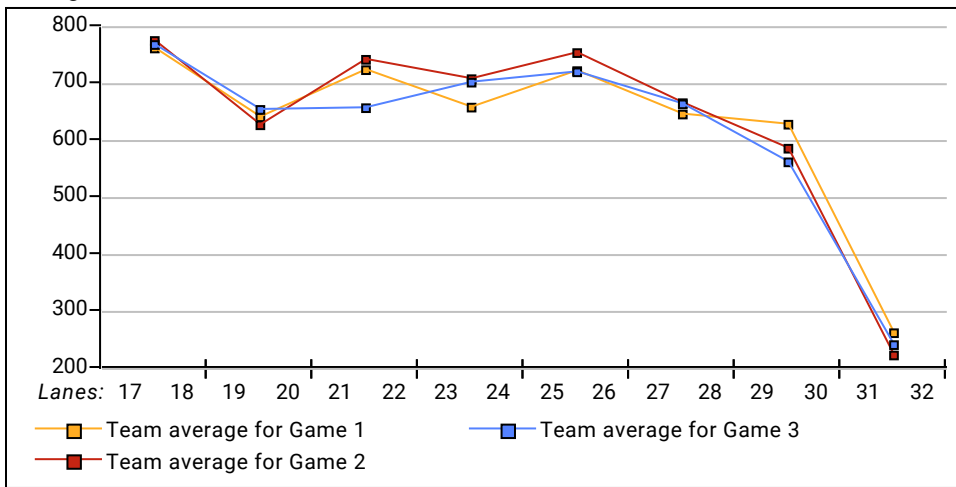

Average of Scores for Each Game