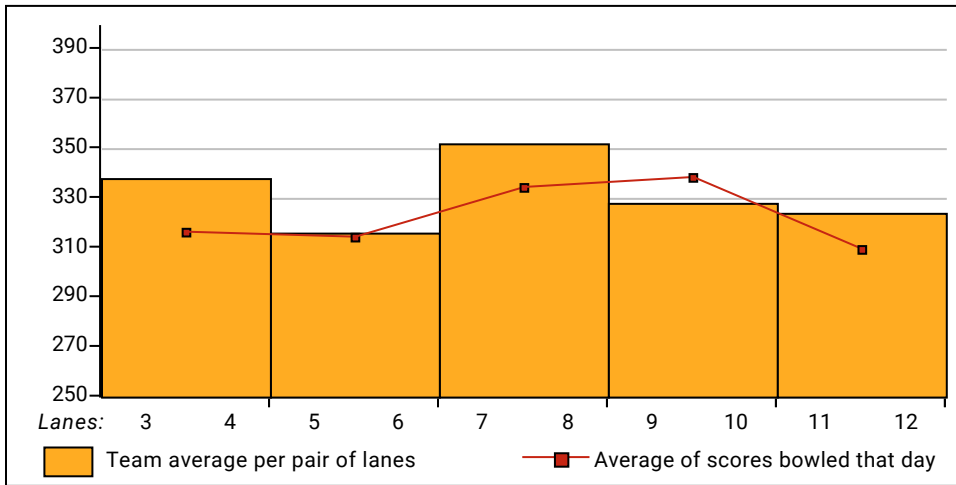

Team Average vs Avg of Scores