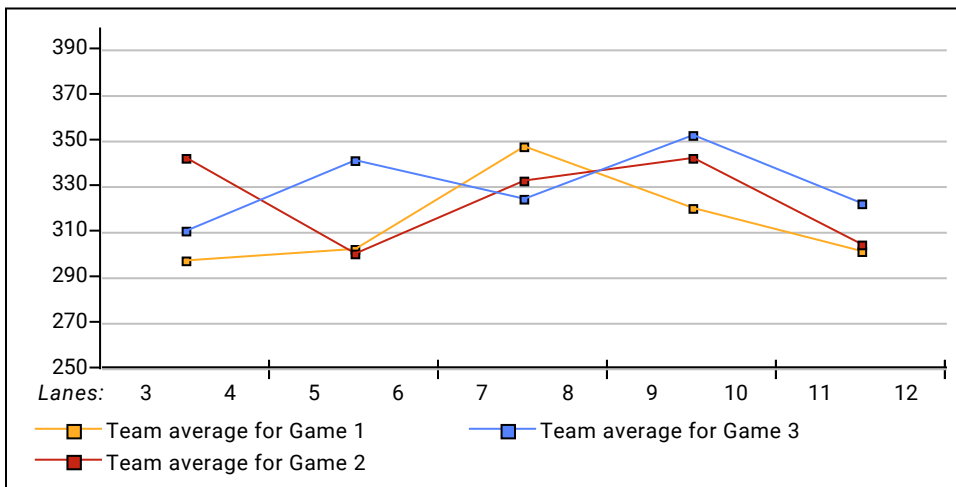

Average of Scores for Each Game