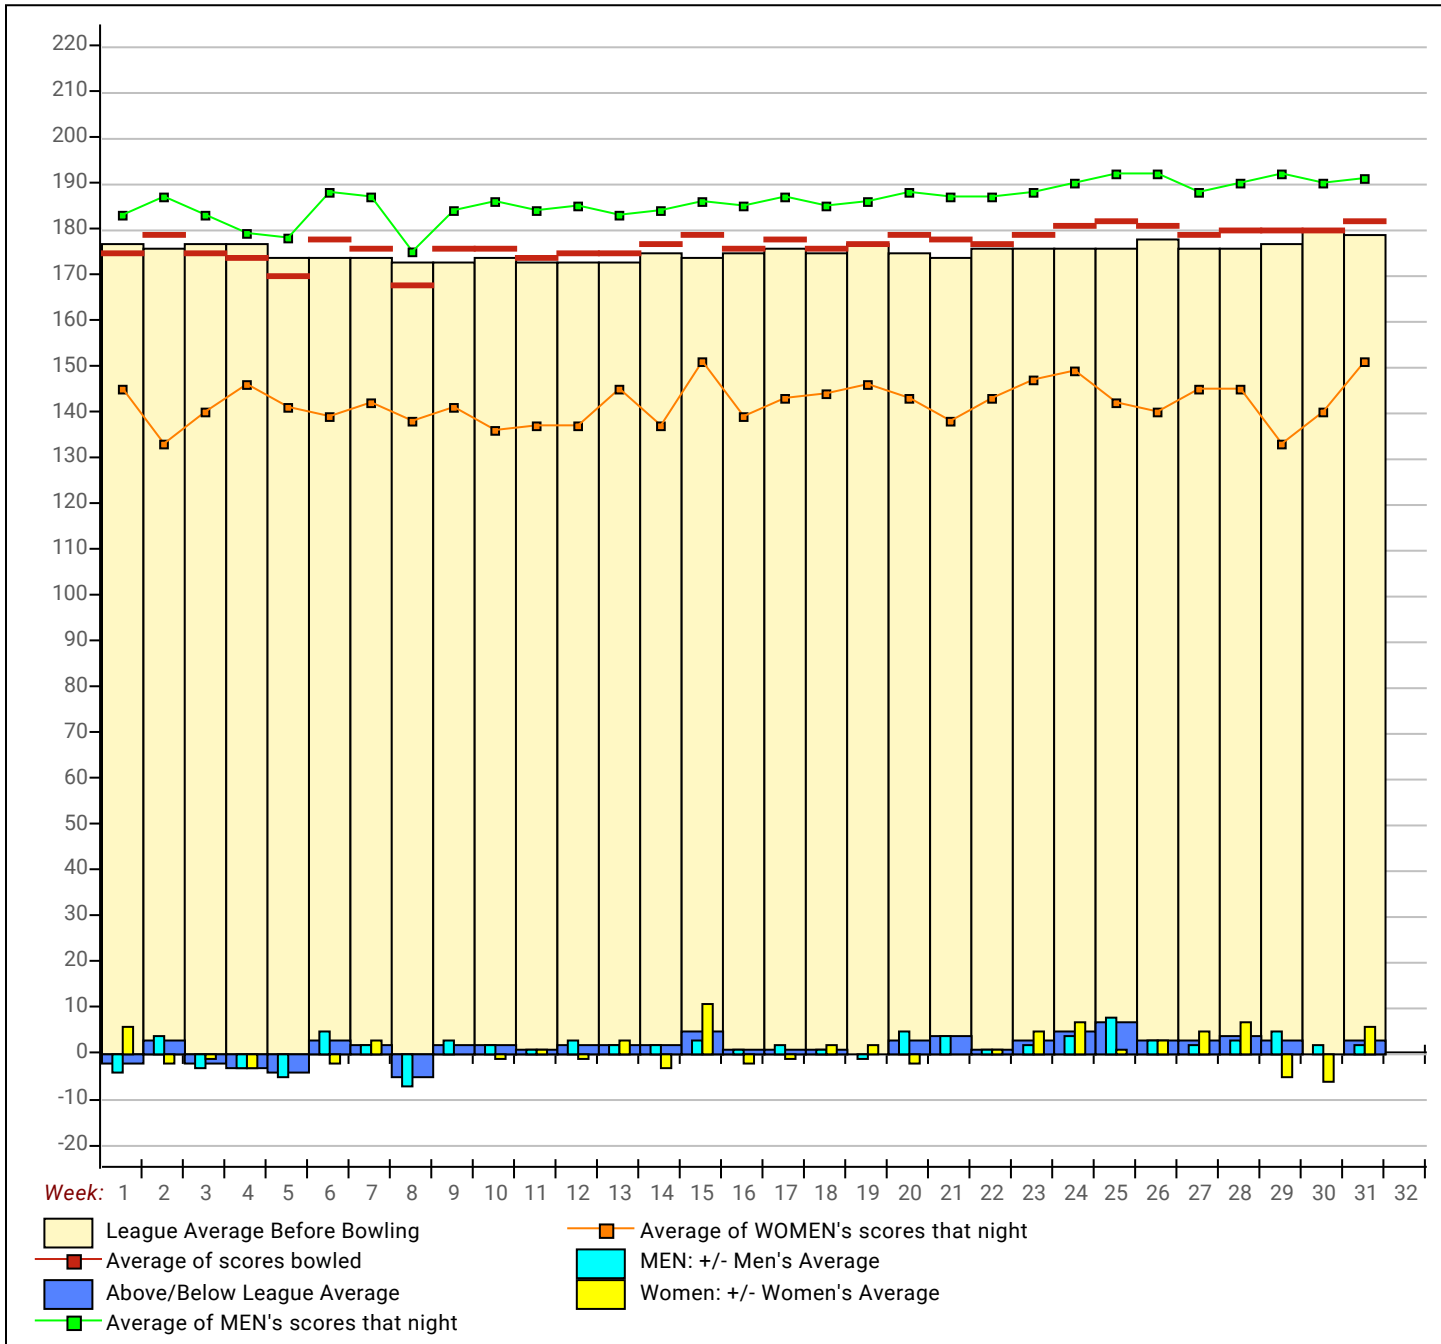

Name	True			HDCP High HDCP High HDCP To Raise To Drop Most Improved															
	AverageHDCP	Pins	Gms	-1-	-2-	-3-	Total	Total	Game	Game	Sers	Sers	Avg +1	Avg -1	250's	700's	Avg	+/-	
16 - Alley Gators Lane 8	HDCP=310	Avg=553																	
James Gatzke	172.33	47	3619	21			0	0	252	309	590	746	533	508	1	--			
Maureen Zakatansty	121.89	93	5485	45	117	114	139	370	649	170	263	406	693	371	322	--	--	121	+0.89
Sophie Roeske	111.64	102	7703	69			0	0	159	263	432	744	361	288	--	--	112	-0.36	
Sherrie Biggs	149.02	68	13859	93	146	147	191	484	691	203	274	541	751	541	444	--	--	138	+11.02
John Zakutanski	124.13	90	2979	24			0	0	186	285	429	726	396	368	--	--			
Eric Piscione	144.59	72	10844	75	145	146	147	438	654	209	283	502	724	466	387	--	--	141	+3.59
Samantha Fleck	129.00	86	387	3			0	0	144	230	387	645	393	386	--	--			
Beth Bowker	117.93	97	3538	30	122	123	119	364	655	157	260	385	679	356	322	--	--		

League Average Week-by-Week