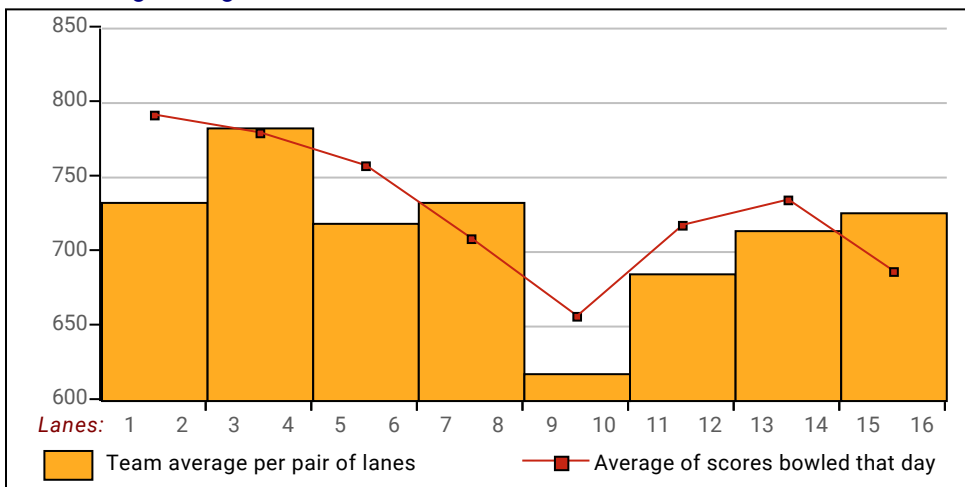

Team Average vs Avg of Scores