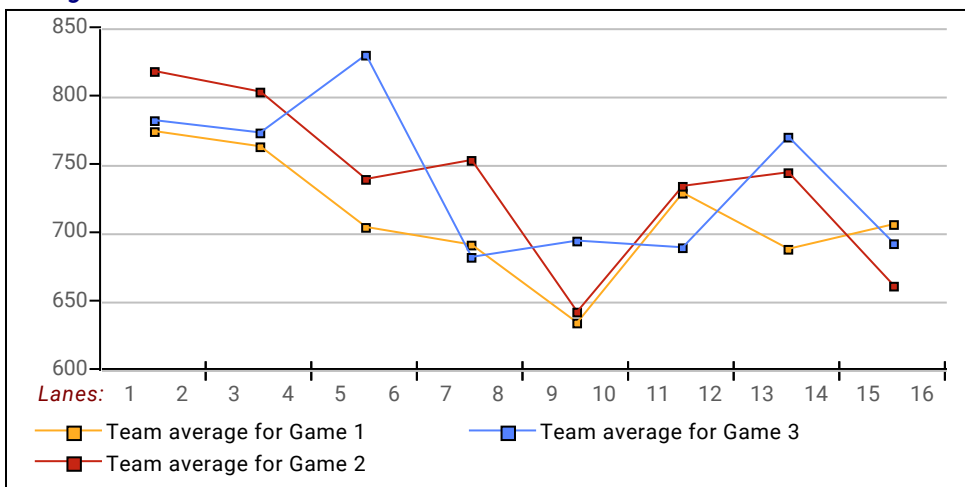

Average of Scores for Each Game