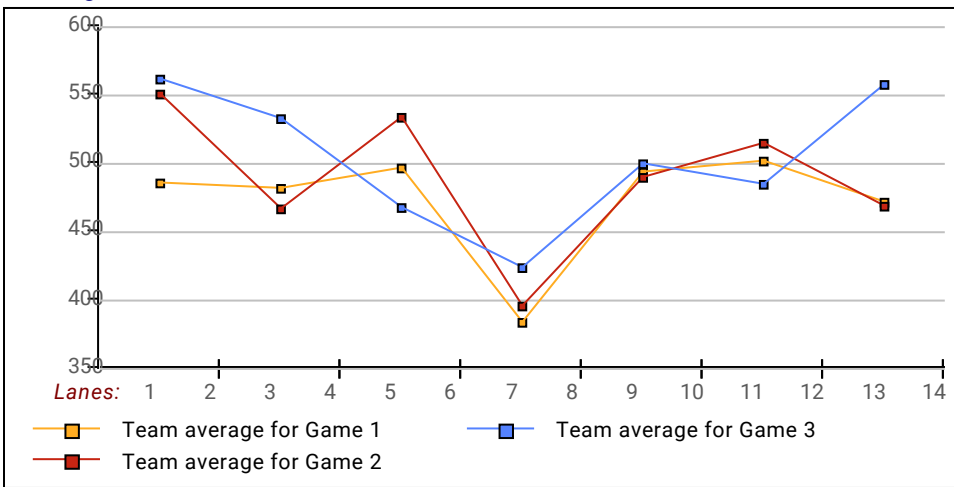

Average of Scores for Each Game