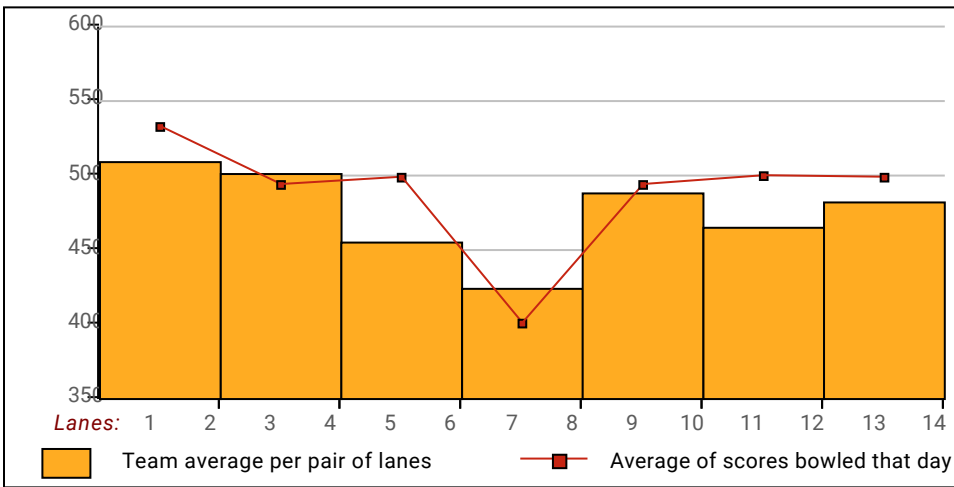

Team Average vs Avg of Scores