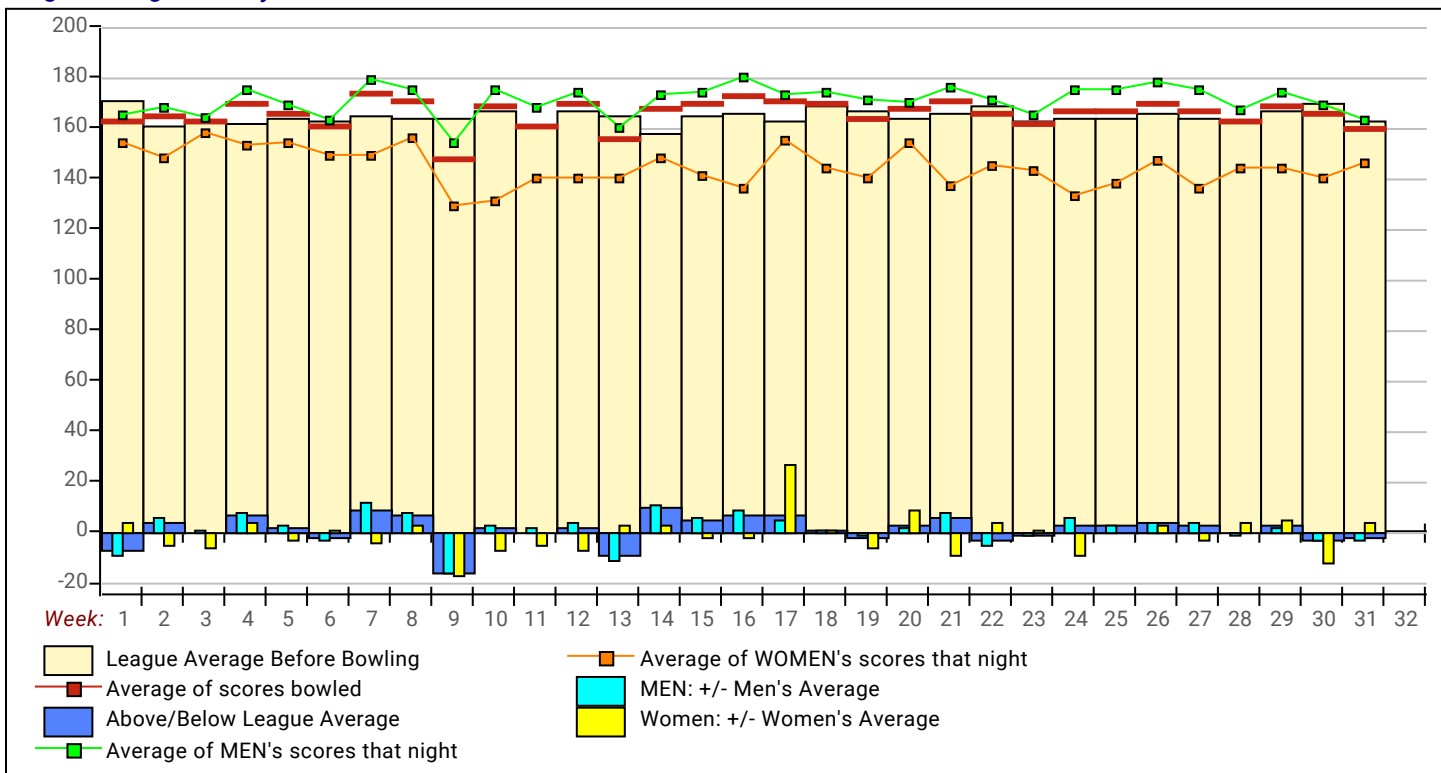

League Average Week-by-Week

High match Points: All Members of This League

Name	Points Won	Points Lost	%Won	Name	Points Won	Points Lost	%Won
1 Mike Scates	8.0	4.0	66.67%	30 Maggie Kremer	46.0	56.0	45.10%
2 Ryan Palmer	4.0	2.0	66.67%	31 Alan Pierce	35.0	43.0	44.87%
3 Terry Walter	118.0	68.0	63.44%	32 Dray Starzl	82.0	104.0	44.09%
4 Wayne Stockwell	45.0	27.0	62.50%	33 Chris Pfeiffer	66.0	84.0	44.00%
5 Jerry Wine	110.0	70.0	61.11%	34 Derek Huffmon	63.0	81.0	43.75%
6 Tanjua Waddle	28.0	20.0	58.33%	35 Kirk Palmer	77.0	103.0	42.78%
7 David Pfeiffer	97.0	71.0	57.74%	36 Anita Kelley	76.0	104.0	42.22%
8 Aaron Minor	96.0	72.0	57.14%	37 Travis Hoyt	73.0	113.0	39.25%
9 Beth Graf	17.0	13.0	56.67%	38 Shawn Pulliam	67.0	113.0	37.22%
10 Bubby Hicks	101.0	79.0	56.11%	39 Shawn Moore	20.0	34.0	37.04%
11 Rodney Wright	104.0	82.0	55.91%	40 Jerry Stone	48.0	84.0	36.36%
12 JR Guilford	87.0	69.0	55.77%	41 Steven Vaught	18.0	36.0	33.33%
13 Frank Graff	95.0	79.0	54.60%	42 Alex Minor	1.0	11.0	8.33%
14 Chuck Webb	91.0	77.0	54.17%	43 Kenny Kelley			0.00%
15 Billy Waddle	100.0	86.0	53.76%	44 Vern Cordray			0.00%
16 Ryan Graff	64.0	56.0	53.33%	45 John Kremer			0.00%
17 Corey Gann	94.0	86.0	52.22%	46 Glenn Bragg			0.00%
18 Andrew Hoyt	97.0	89.0	52.15%	47 Tim Stanfield			0.00%
19 Larry Lenz	56.0	52.0	51.85%	48 James Newman			0.00%
20 Glenn Murrain	95.0	91.0	51.08%	49 Karen Eubanks			0.00%
21 Eldon Henry	79.0	77.0	50.64%	50 Colton Quail			0.00%
22 Joan Wright	88.0	86.0	50.57%	51 Jenna Dobrzanski			0.00%
23 Paula Mccollum	39.0	39.0	50.00%	52 Jerrick Bagley			0.00%
24 Greg Davis	81.0	81.0	50.00%	53 Paul Frey			0.00%
25 Lydia Palmer	81.0	87.0	48.21%	54 Buck Forte			0.00%
26 Pam Murrain	20.0	22.0	47.62%	55 Everett Goosey			0.00%
27 Brian Menini	85.0	95.0	47.22%	56 Jeff O'Dell			0.00%
28 Mark Browne	31.0	35.0	46.97%	57 Sam Green			0.00%
29 Debbie Shiflett	45.0	51.0	46.88%	58 Jim Kitchen			0.00%