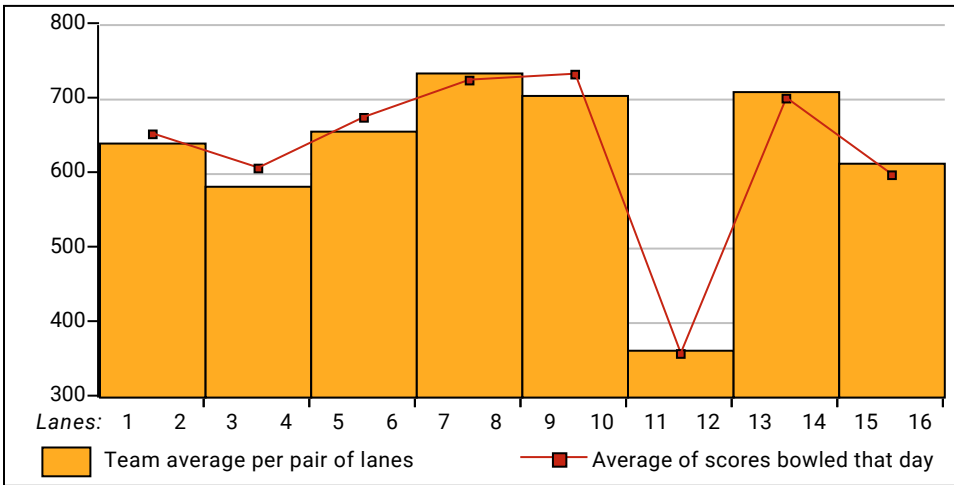

Team Average vs Avg of Scores