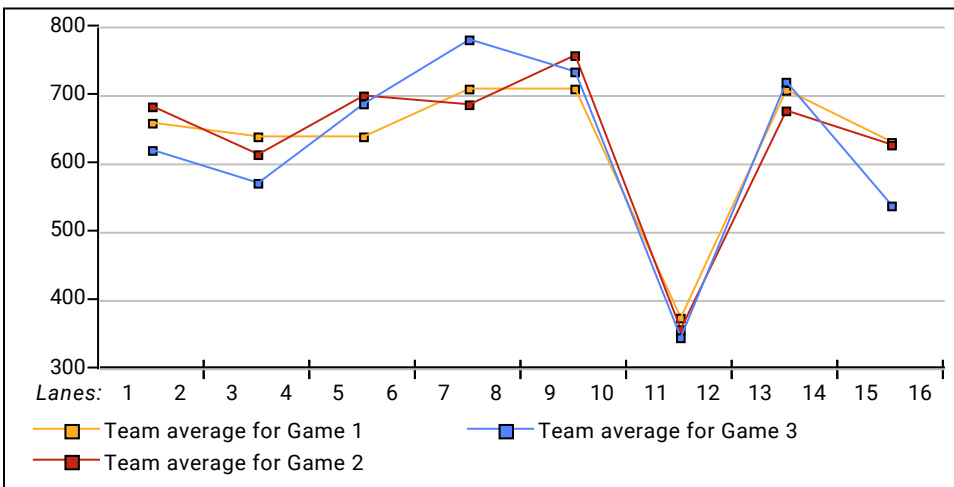

Average of Scores for Each Game