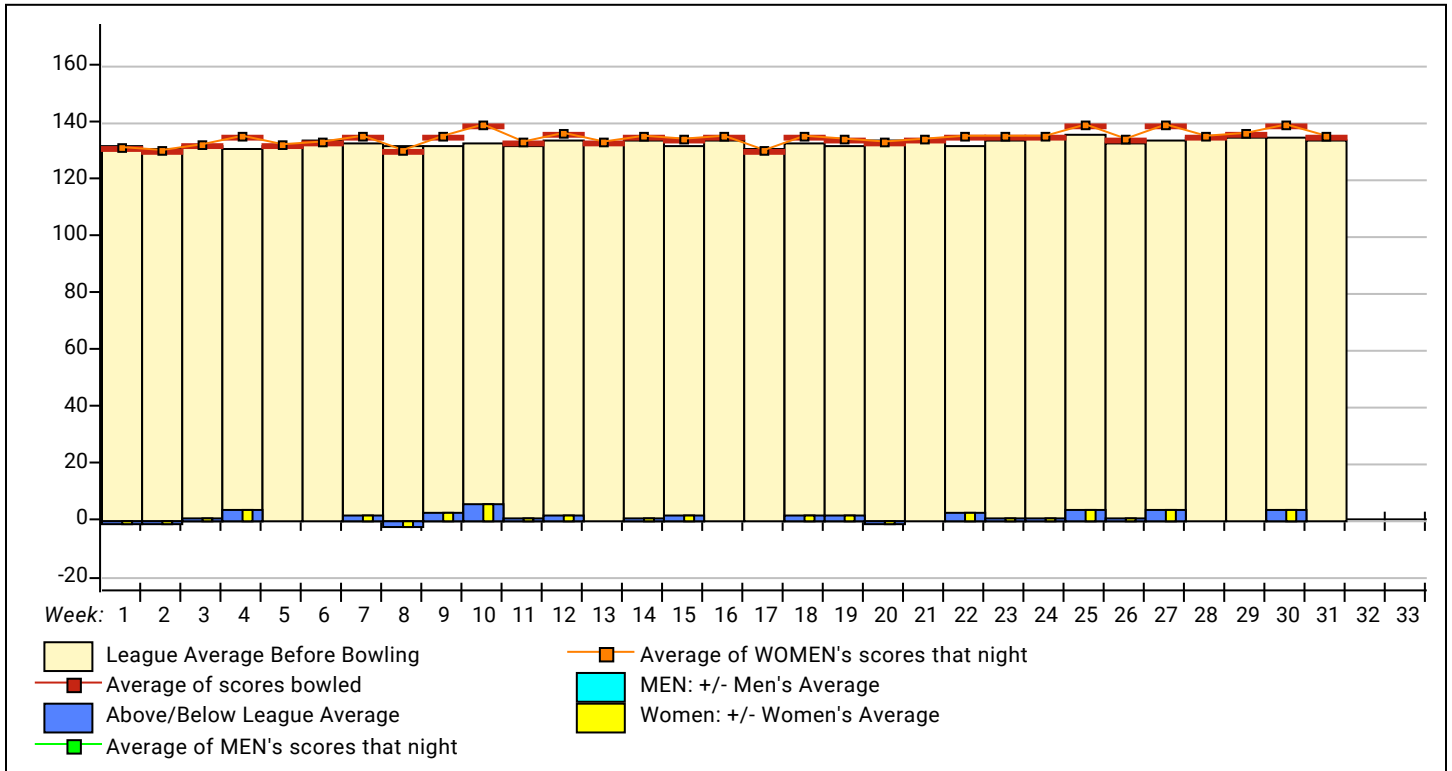

Ladies Major 2023-24

Monday 5:55 pm

Al-Mar Lanes

Lanes 1 - 16

Name	Pins	Gms	Avg HDCP		Name	Pins	Gms	Avg HDCP	
5 - S&S CPA's Lane 5 HDCP=323 Avg=695					6 - Specks Sales Lane 4 HDCP=297 Avg=725				
Tiffany L. Hoffman	11511	93	123	77	Rebecca M. Chapman Mccain	11666	90	129	72
Tasha Wood	13567	93	145	60	Julie K. Allen	9701	90	107	90
Kalie K. Trumbull	12666	90	140	64	Jacqueline D. Kosier	19277	93	207	10
Janet M. Yarger	12171	93	130	72	Cori Obliski	5508	46	119	80
Leah K. Jenne	14478	92	157	50	Heather R. Blanco	13275	81	163	45
7 - UE² Lane 2 HDCP=303 Avg=717					8 - El Zarape Lane 11 HDCP=345 Avg=667				
Maria I. Palmer	12490	93	134	68	Pam L. West	12771	81	157	50
Mickey A. Kolva	11468	93	123	77	Sue R. Bumpus	8657	66	131	71
Kathleen Kirkman	12109	87	139	64	Rebecca D. Schulze	12328	90	136	67
Sandy L. Naugle	13188	84	157	50	Diane Uhlman	10372	90	115	84
Irene A. Lindquist	14307	87	164	44	Joyce H. Calderon	10061	78	128	73
Tammie S. Waynick	522	3	174	36	Helen L. Chambers	6029	51	118	81
Cindy L. Winfrey	306	3	102	94	10 - Beckett's Lane 9 HDCP=360 Avg=647				
9 - Main & Sons Plumbing&Heating Lane 16 HDCP=363 Avg=644					Cheryl Joyce	11975	93	128	73
Shar L. Garno	9773	72	135	68	Mary A. Crumley	8008	70	114	84
Jessica Wyse	8053	69	116	83	Vic M. Adams	9173	72	127	74
Brooke L. Nagy	7258	59	123	77	Aleta McGinnis	12736	93	136	67
Natalie R. Jenkins	11953	87	137	66	Jeri R. Dingman	11967	84	142	62
Jamie L. Clark	3193	24	133	69	Tricia A. Green	6362	33	192	22
Kathy A. Ackley	5613	39	143	61	12 - Surface Combustion Lane 15 HDCP=384 Avg=617				
Shaya Askins	6174	45	137	66	Cindi J. Knell	10603	90	117	82
11 - Colonial Barbers Lane 13 HDCP=363 Avg=643					Ashley L. Kline	7913	63	125	76
Becky L. Long	12335	93	132	70	Jodie Blevins	8500	81	104	92
Pat L. McCutchan-Verni	8814	54	163	45	Kirsten O. Knell	12005	84	142	62
Carolyn Overhulse	9530	81	117	82	Susan M. Harris	9050	70	129	72
Crystal M. Bucher	9566	78	122	78	Michelle F. Fielder	1617	19	85	108
Laura E. Partin	10217	93	109	88	14 - Doc's Rib Cage Lane 12 HDCP=402 Avg=595				
Cori M. Gonzales	928	9	103	93	Carrol L. Portala	9643	81	119	80
13 - 4 Hens & a Chick Lane 14 HDCP=391 Avg=608					VACANT	0	0	120	80
Nancy J. Hosley	9342	89	104	92	Jennifer Hernandez	7978	81	98	97
Karen D. Hosley-Krauss	11241	90	124	76	Lynette Oberhaus	11042	87	126	75
Linda L. Guyer	12722	93	136	67	Vicky L. Wohn	11558	87	132	70
Dawn M. Coleman	12040	93	129	72	Tammy Frank	2786	24	116	83
Jessica M. Hosley	3131	27	115	84	16 - BYE Lane 1 HDCP=0 Avg=0				
Patricia A. Wise Gaffney	2344	21	111	87					
Kassandra M. Wallace	744	6	124	76					
15 - Ball Busters Lane 10 HDCP=421 Avg=572									
Jenn Collings	9260	80	115	84					
Lindsey E. Miller	10086	87	115	84					
Morgan M. Hartbarger	9719	90	107	90					
Ashley Carter	4695	42	111	87					
Deb L. Bockbrader	11561	93	124	76					
Amanda Barndt	2073	21	98	97					
Felisha M. Williams	4100	42	97	98					

Temporary Substitutes

Name	Pins	Gms	Avg HDCP		Name	Pins	Gms	Avg HDCP	
Jamie Foreman	0	0	0	0	Kimberly McMillan	0	0	0	0
Marcia K. Grizzard	313	3	104	92	Nicole L. Ramsay	298	3	99	96
Cara E. Hale	305	3	101	95	Patience E. Stockwell	0	0	bk150	56
Candice Hernandez	294	3	98	97	Sofia R. Vargas-Lomeli	586	3	195	20
Betty L. Jackson	516	3	172	38	Gail L. Wachter	3889	24	162	46
Lindsay Kellman	204	3	68	121	Mary L. Wyse	2800	21	133	69

Lane Assignments

	3-4	5-6	7-8	9-10	11-12	13-14	15-16	1-2	
Today	3- 6	5- 1	4- 2	10- 15	8- 14	11- 13	12- 9	16- 7	Manually assigned
Next Week	1- 2	3- 4	5- 6	7- 8	9- 10	11- 12	13- 14	15- 16	Manual Assignments No points

Ladies Major 2023-24

Monday 5:55 pm

Al-Mar Lanes

Lanes 1 - 16

League Average Week-by-Week