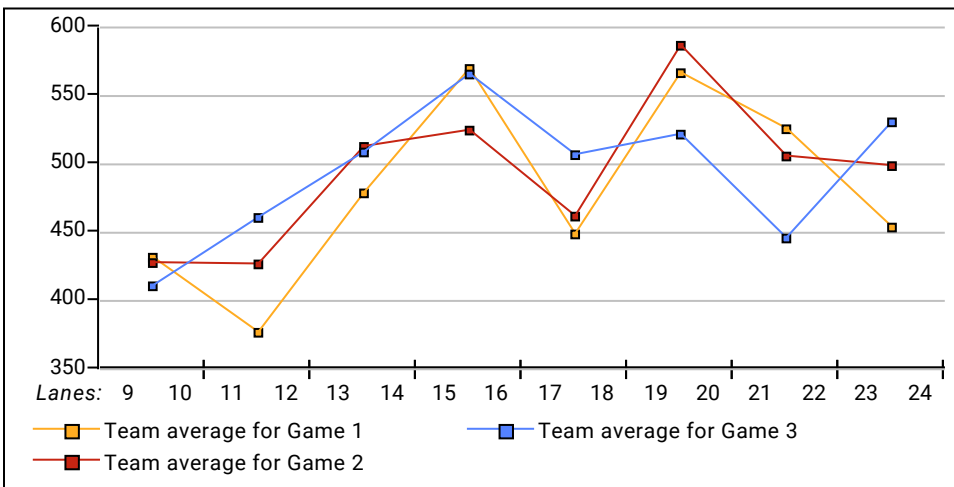

Average of Scores for Each Game