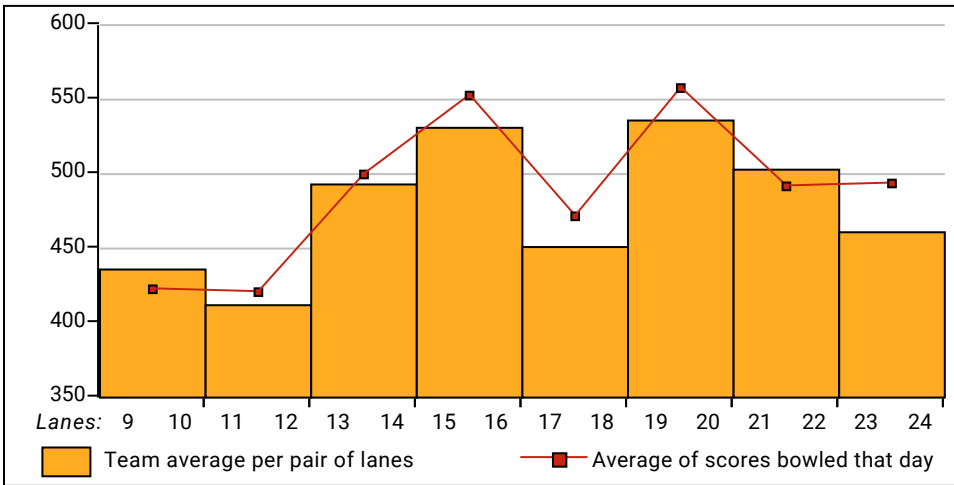

Team Average vs Avg of Scores