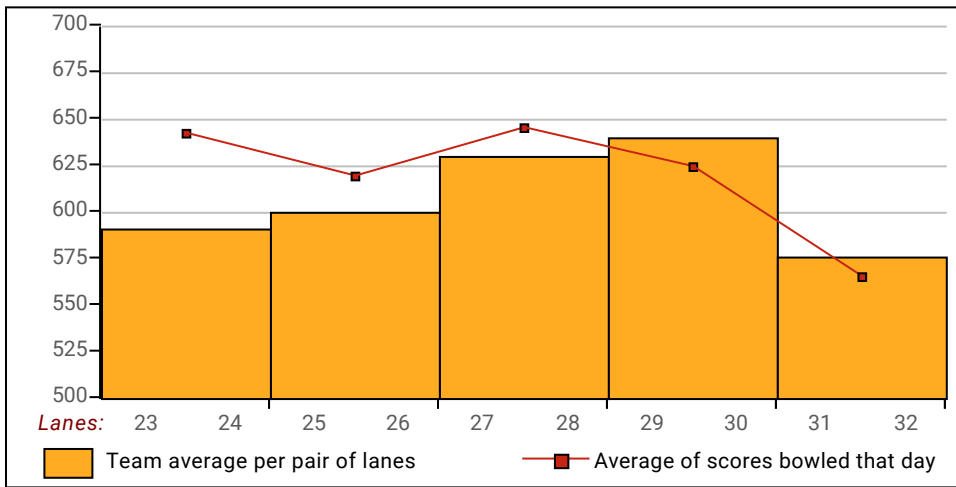

Team Average vs Avg of Scores