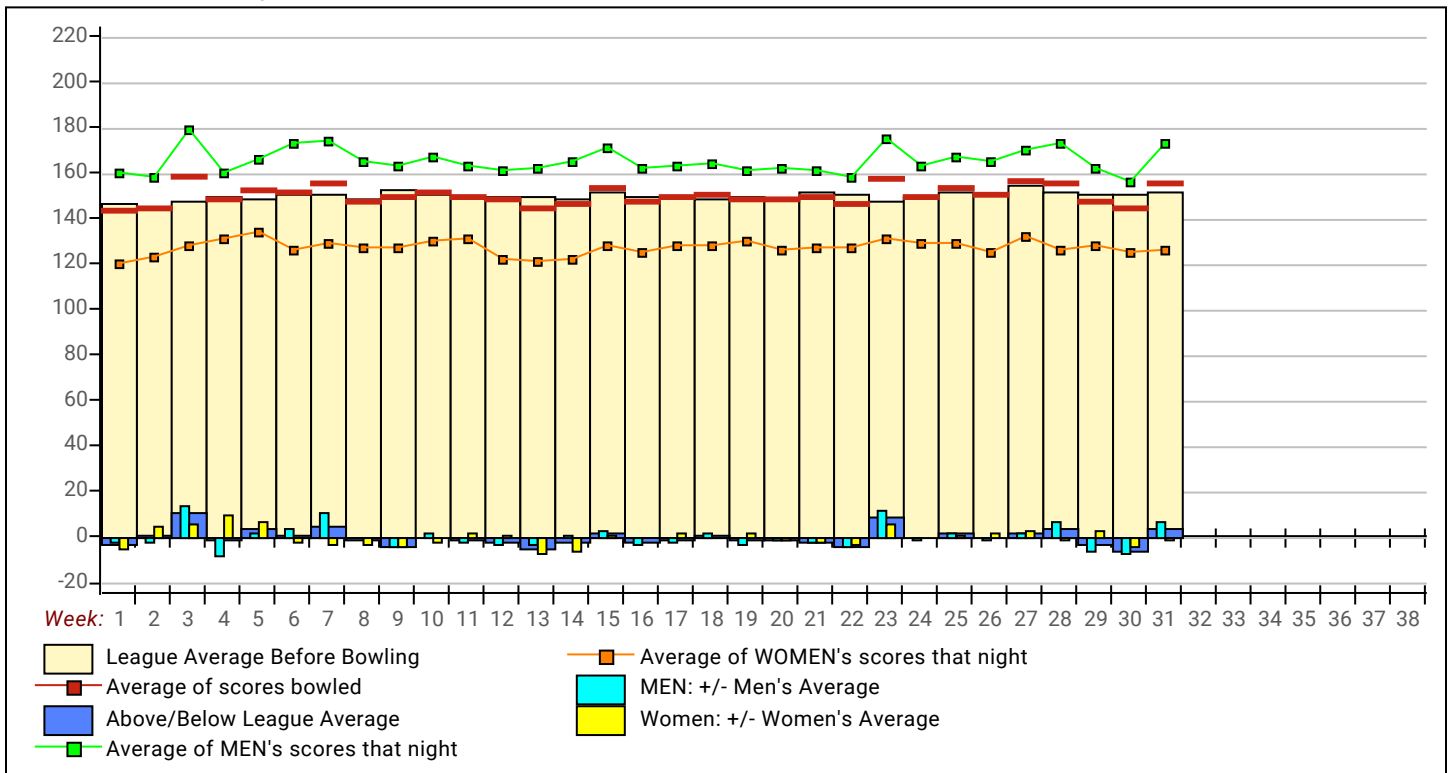

**Individual High Averages**

<b>Men</b>	193.15	Vincent Hall	<b>Women</b>	163.49	Cheryl Alcaraz
------------	--------	--------------	--------------	--------	----------------

**Most Improved Average**

<b>Men</b>	92 to 111.22 = +19.22	Edgar Cayce	<b>Women</b>	134 to 149.68 = +15.68	Kimberly Rodriguez
------------	-----------------------	-------------	--------------	------------------------	--------------------

**Local and Bowling Center Awards**

Name	Award Score	Award Received	Name	Award Score	Award Received
Edwin Chacon	656	100 Pins Over Average - Series (GLAC US)			

**View Standings on the Web**

Visit [LeagueSecretary.com](http://LeagueSecretary.com) - This league's ID number is 122938  
 View standings, bowler history, statistics and more. Also check out the Mobile App.  
 Visit [bowl.com](http://bowl.com) - This league's ID number is 19698

League Average Week-by-Week

***This Week's Statistics***

	<u>Over All</u>	<u>Men</u>	<u>Women</u>
How many people bowled	35	23	12
Number of games bowled	103	67	36
Actual average of week's scores	156.44	172.81	125.97
How many games above average	59	41	18
How many games below average	42	25	17
Pins above/below average per game	5.55	8.87	-0.61
How many people raised average	23	17	6
by this amount	0.97	1.19	0.35
How many people went down	12	6	6
by this amount	-0.36	-0.39	-0.32
League average before bowling	152.24	165.40	127.02
League average after bowling	152.76	166.18	127.04
Change in league average	0.52	0.78	0.02
800s	--	--	--
775s	--	--	--
750s	--	--	--
725s	--	--	--
700s	--	--	--
675s	--	--	--
650s	2	2	--
625s	--	--	--
600s	4	4	--
575s	--	--	--
550s	2	2	--
525s	3	3	--
500s	3	3	--
475s	3	3	--
450s	4	2	2
425s	3	2	1
400s	--	--	--
below 400	11	2	9
300s	--	--	--
275s	--	--	--
250s	1	1	--
225s	4	4	--
200s	9	9	--
175s	19	18	1
150s	24	18	6
125s	23	11	12
100s	15	4	11
below 100	8	2	6