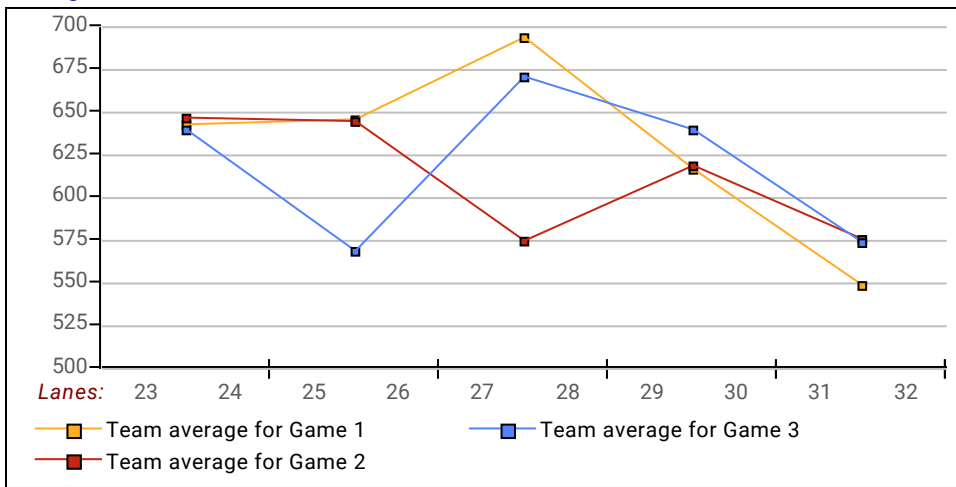

Average of Scores for Each Game