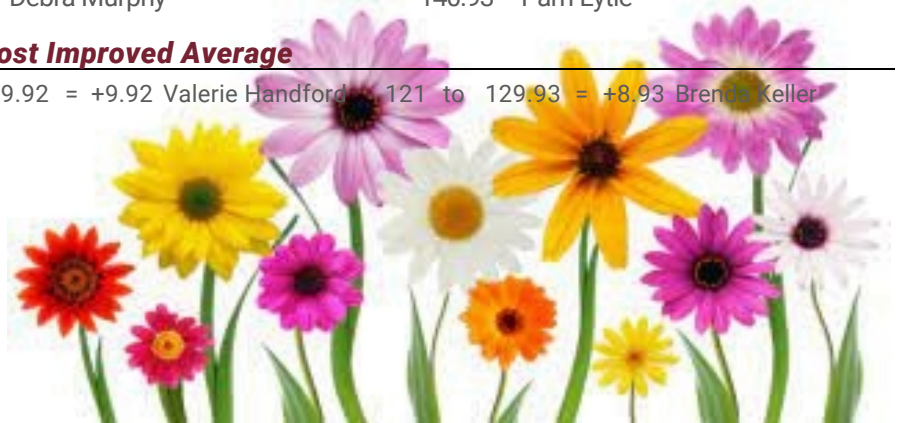

Review of Last Week's Bowling.....

Lanes	Team Name	HDCP -1-	HDCP -2-	HDCP -3-	HDCP Total	Last Wk WON	Team Name	HDCP -1-	HDCP -2-	HDCP -3-	HDCP Total	Last Wk WON
3-4	TURQUOISE	363	350	401	1114	4	<---> TANZANITE	350	336	365	1051	0
5-6	DIAMONDS	381	400	368	1149	4	<---> AMETHYST	334	394	338	1066	0
7-8	RUBIES	348	381	378	1107	1	<---> WHITE SAPPHIRES	367	394	359	1120	3
9-10	BLACK ONYX	374	414	389	1177	0	<---> SASSY SAPPHIRES	380	420	449	1249	4

Lane Assignments

	3-4	5-6	7-8	9-10
Wk32 04/18	4- 5	8- 1	3- 7	6- 2
Wk33 04/25	👉 Position Round- Start Lane - 3			

Season High Scores

Scratch Game	465	DIAMONDS	462	RUBIES	461	BLACK ONYX
Scratch Series	1302	TANZANITE	1263	DIAMONDS	1241	BLACK ONYX
Handicap Game	482	TANZANITE	465	DIAMONDS	464	WHITE SAPPHIRES
Handicap Series	1302	TANZANITE	1280	BLACK ONYX	1263	DIAMONDS
Scratch Game	232	Brenda Keller	220	Pam Lytle	196	Thalia Cook
Scratch Series	519	Pam Lytle	505	Shirley Cleaver	493	Brenda Keller
Handicap Game	293	Brenda Keller	268	Pam Lytle	265	Thalia Cook
Handicap Series	676	Brenda Keller	663	Pam Lytle	655	Valerie Handford

Individual High Averages

148.89	Shirley Cleaver	144.08	Debra Murphy	140.93	Pam Lytle

Most Improved Average

104 to 115.42 = +11.42	Julia Yost	120 to 129.92 = +9.92	Valerie Handford	121 to 129.93 = +8.93	Brenda Keller