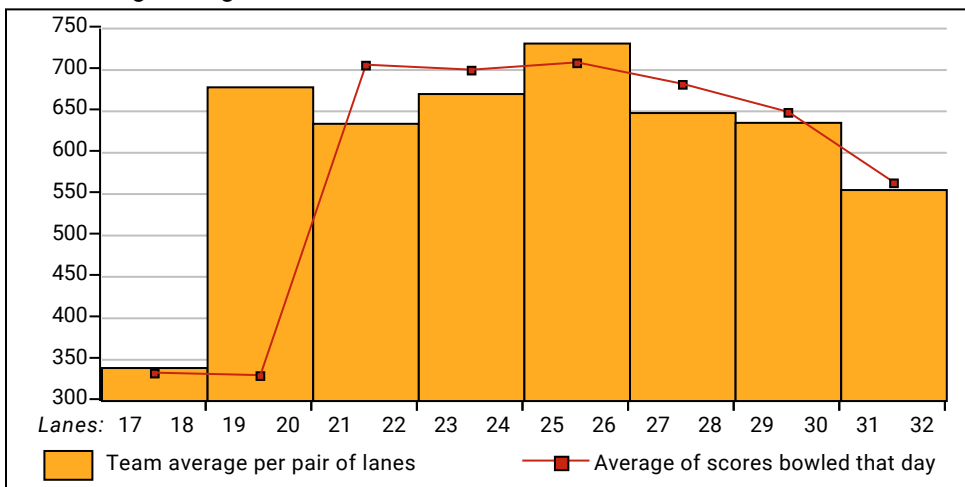

Team Average vs Avg of Scores