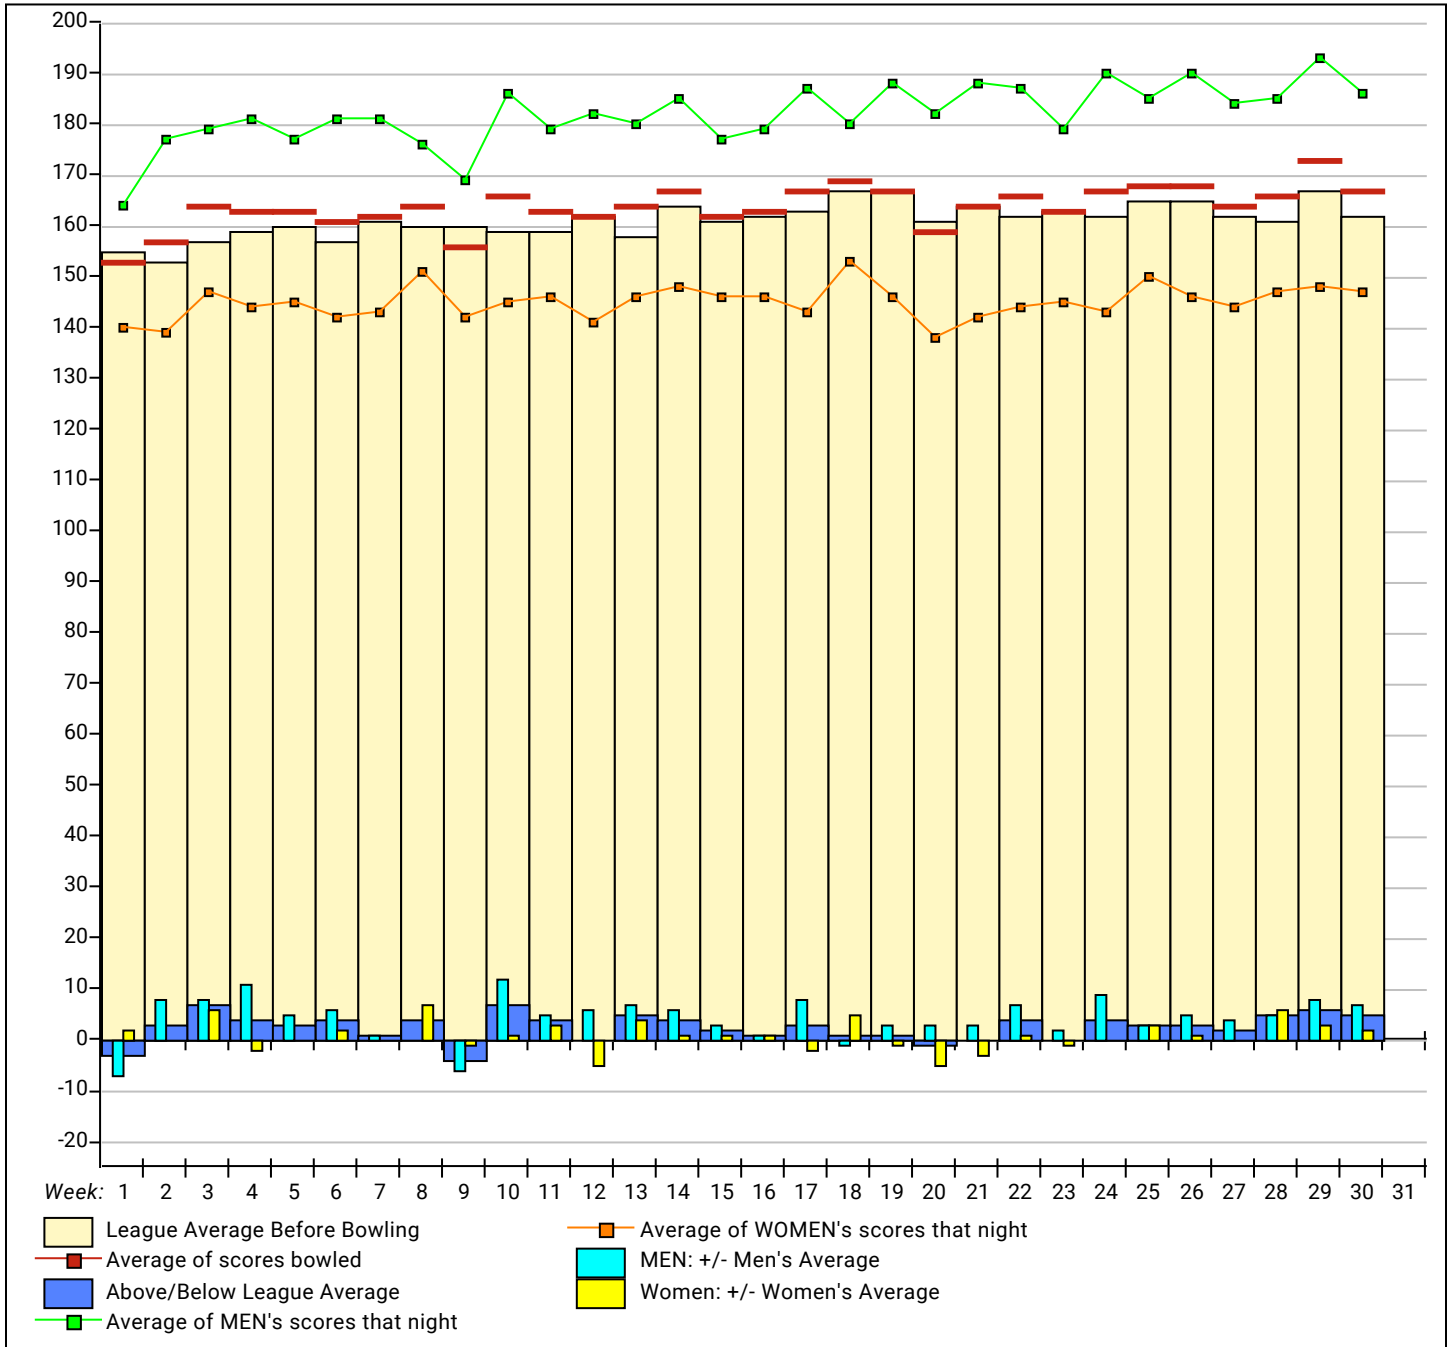

League Average Week-by-Week

Men & Women, Left & Right Handed Statistics

Unless designated left handed, bowlers are considered right handed.

	Over All	M-Rt	M-Left	W-Rt	W-Left
How many people bowled	55	28	0	27	0
Number of games bowled	165	84	0	81	0
Actual average of week's scores	166.87	185.83	0.00	147.20	0.00
How many games above average	88	49	0	39	0
How many games below average	75	35	0	40	0
Pins above/below average per game	5.18	7.37	0.00	2.90	0.00
How many people raised average by this amount	33	19	--	14	--
How many people went down by this amount	0.51	0.49	0.00	0.52	0.00
How many people went down by this amount	22	9	--	13	--
How many people went down by this amount	-0.34	-0.27	0.00	-0.39	0.00
League average before bowling	162.17	178.97	0.00	144.74	0.00
League average after bowling	162.33	179.22	0.00	144.82	0.00
Change in league average	0.17	0.25	0.00	0.08	0.00
800s	--	--	--	--	--
775s	--	--	--	--	--
750s	--	--	--	--	--
725s	1	1	--	--	--
700s	2	2	--	--	--
675s	--	--	--	--	--
650s	4	4	--	--	--
625s	3	2	--	1	--
600s	3	3	--	--	--
575s	3	2	--	1	--
550s	3	2	--	1	--
525s	5	2	--	3	--
500s	3	2	--	1	--
475s	2	--	--	2	--
450s	6	3	--	3	--
425s	5	3	--	2	--
400s	1	--	--	1	--
below 400	14	2	--	12	--
300s	--	--	--	--	--
275s	--	--	--	--	--
250s	2	1	--	1	--
225s	17	17	--	--	--
200s	25	20	--	5	--
175s	23	14	--	9	--
150s	30	12	--	18	--
125s	35	10	--	25	--
100s	24	7	--	17	--
below 100	9	3	--	6	--