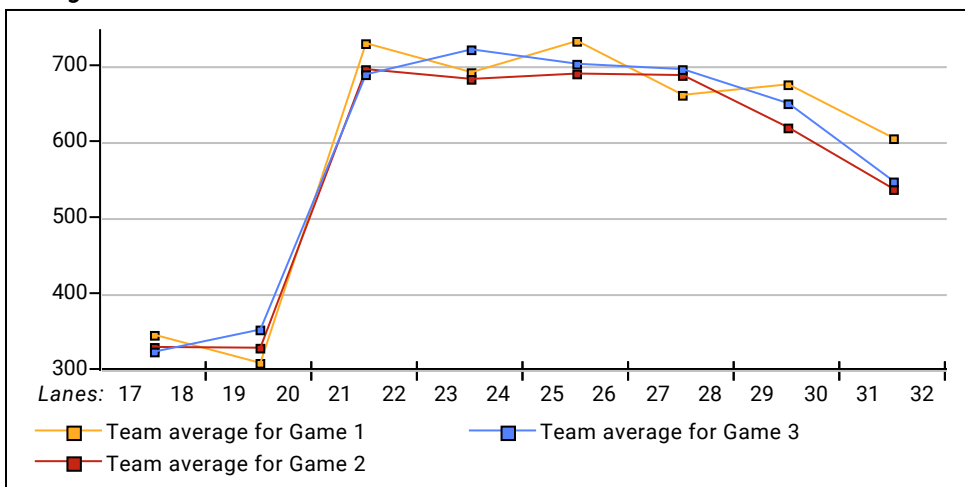

Average of Scores for Each Game