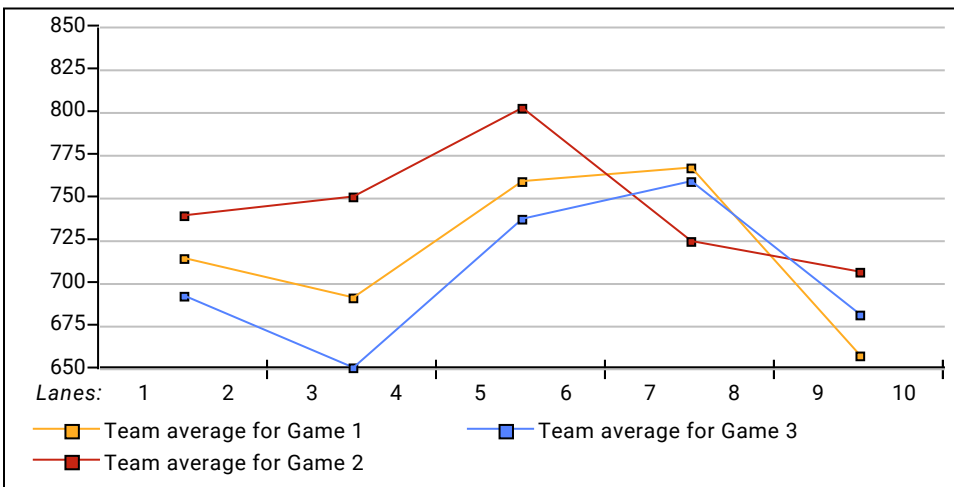

Average of Scores for Each Game