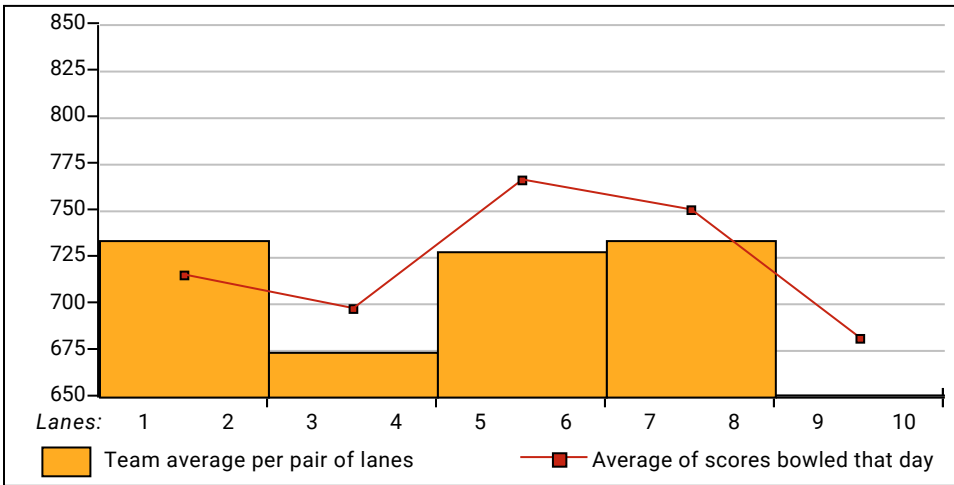

Team Average vs Avg of Scores