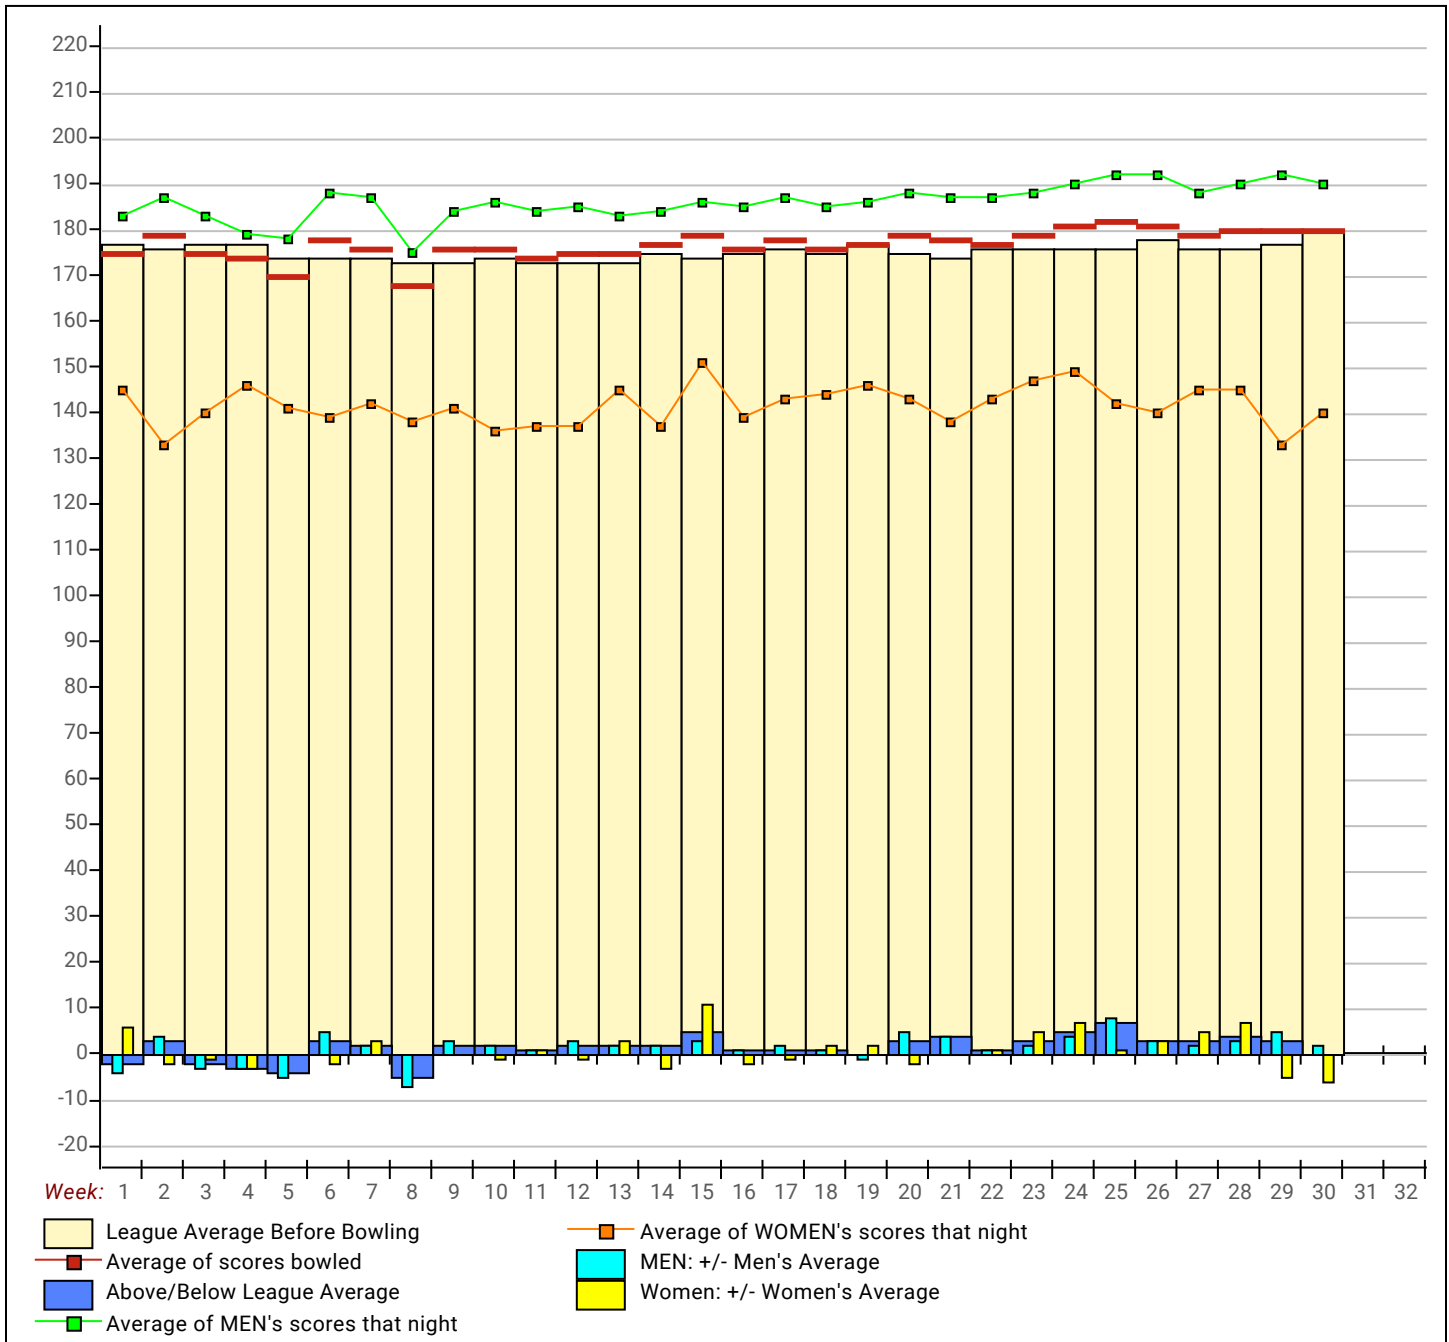

Name	True			HDCP High HDCP High HDCP To Raise To Drop										Most Improved					
	AverageHDCP	Pins	Gms	-1-	-2-	-3-	Total	Total	Game	Game	Sers	Sers	Avg +1	Avg -1	250's	700's	Avg	+/-	
15 - Deans Tire Lane 5 HDCP=182 Avg=696																			
Tim Kohler	192.80	29	16774	87	247	222	202	671	761	266	293	682	787	596	505	3	--	186	+6.80
Ryan DeMichael	125.50	90	2259	18				0	0	177	263	413	686	387	365	--	--		
Scott Ton	193.73	28	15111	78	199	193	201	593	677	266	298	695	791	603	521	2	--	189	+4.73
Dean Biddle	186.67	35	16240	87	190	212	164	566	671	256	292	645	753	590	499	1	--	186	+0.67
Chris Ton	189.98	32	17098	90	212	198	214	624	720	278	314	694	796	572	478	1	--	186	+3.98
16 - Alley Gators Lane 10 HDCP=311 Avg=552																			
James Gatzke	172.33	47	3619	21				0	0	252	309	590	746	533	508	1	--		
Maureen Zakutansty	121.79	93	5115	42	89	154	106	349	625	170	263	406	693	375	329	--	--		
Sophie Roeske	111.64	102	7703	69				0	0	159	263	432	744	361	288	--	--	112	-0.36
Sherrie Biggs	148.61	69	13375	90	109	170	129	408	612	203	274	541	751	482	388	--	--	138	+10.61
John Zakutanski	124.13	90	2979	24				0	0	186	285	429	726	396	368	--	--		
Eric Piscione	144.53	72	10406	72	184	142	166	492	711	209	283	502	724	469	393	--	--	141	+3.53
Samantha Fleck	129.00	86	387	3				0	0	144	230	387	645	393	386	--	--		
Beth Bowker	117.56	97	3174	27	120	100	108	328	616	157	260	385	679	366	335	--	--		

League Average Week-by-Week