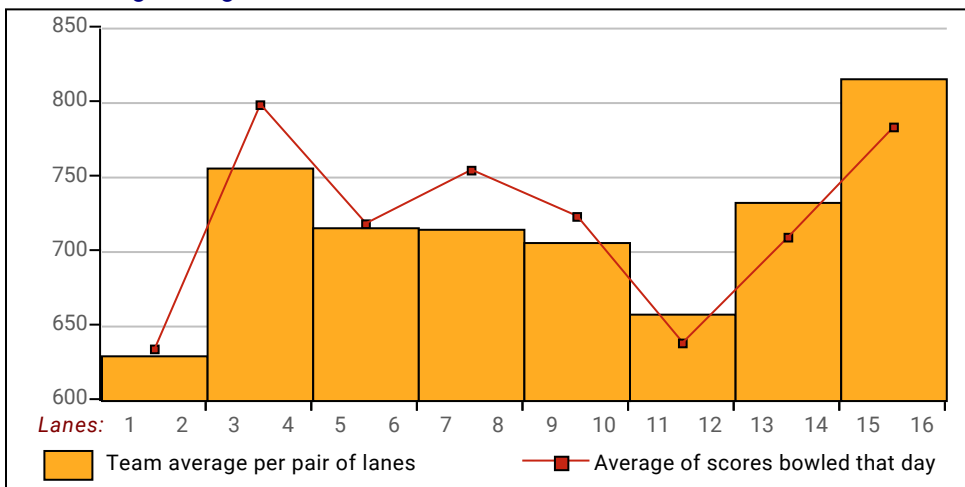

Team Average vs Avg of Scores