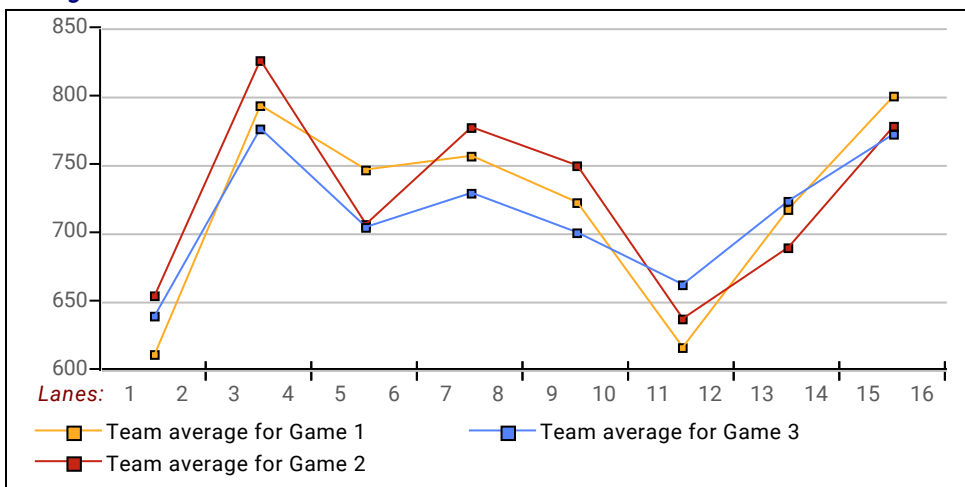

Average of Scores for Each Game