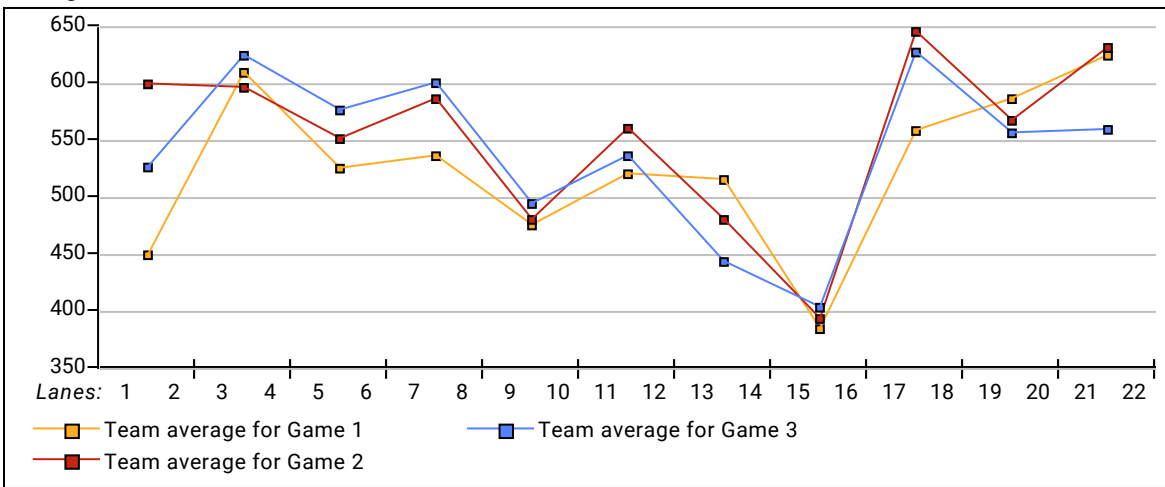

Average of Scores for Each Game