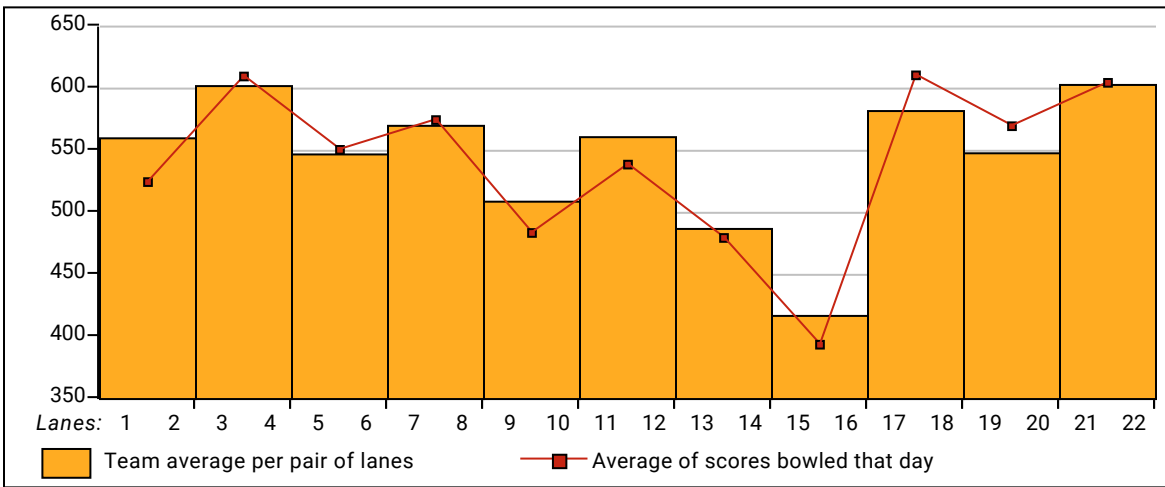

Team Average vs Avg of Scores