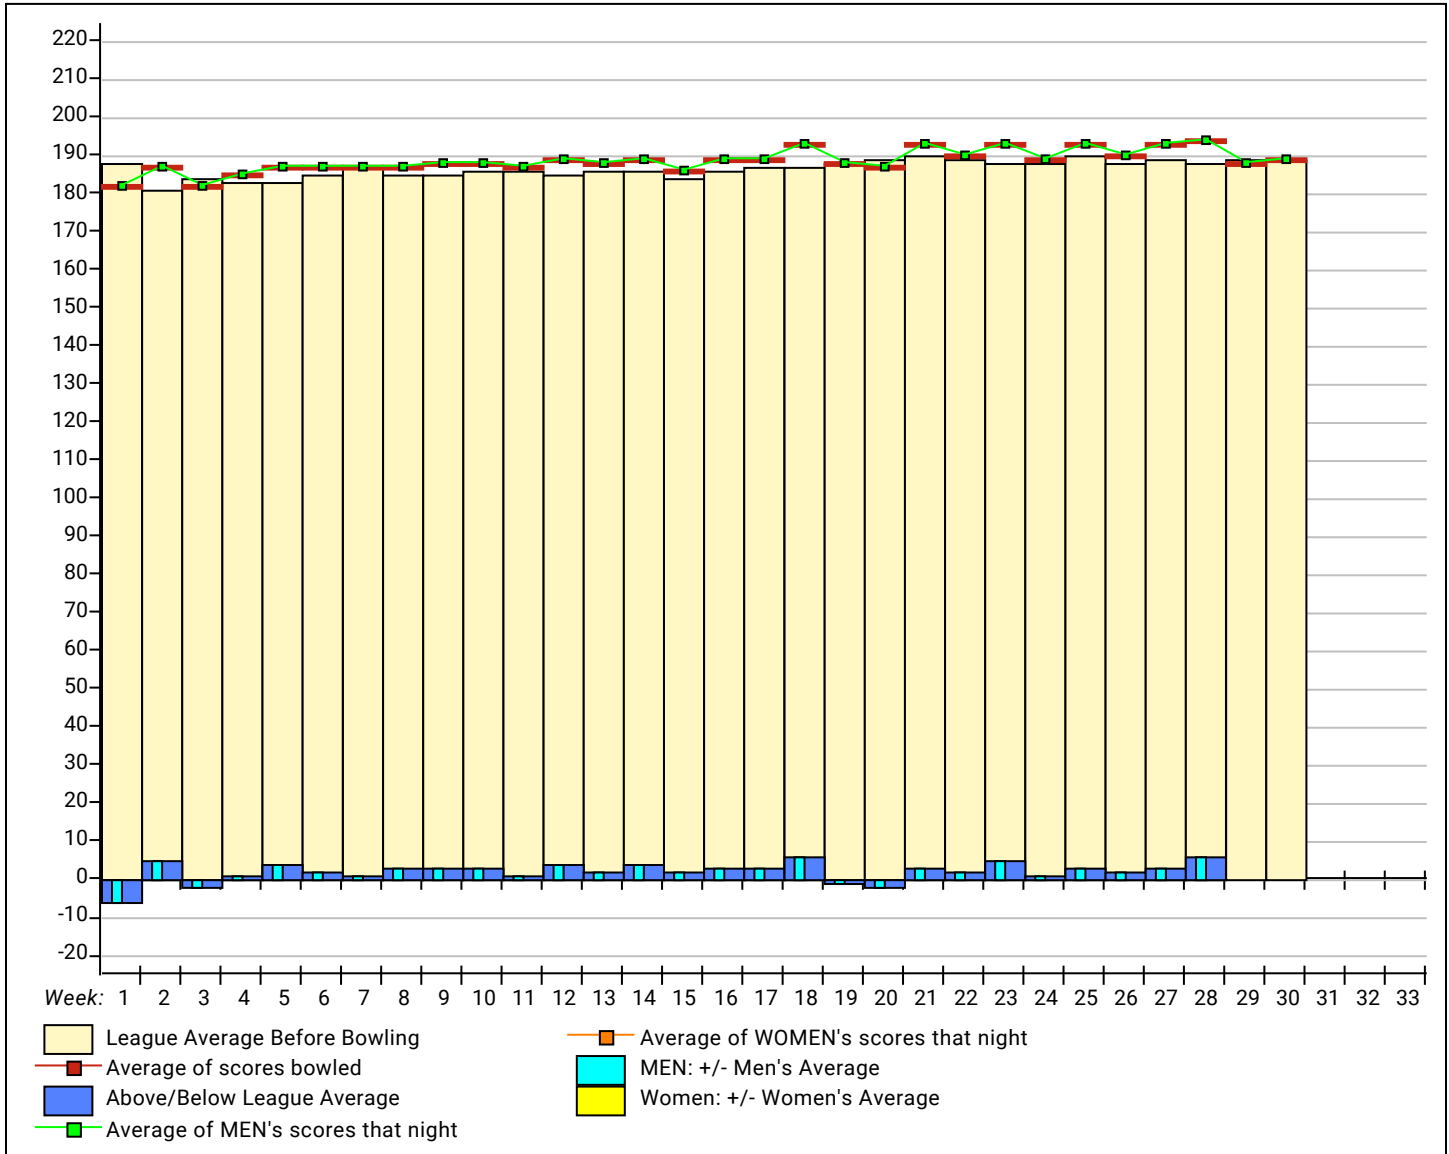

League Average Week-by-Week

Bracket Payouts

Bowler	Lane	Br Set 1	Br Set 2	Refund	Winnings	Amt Paid	Balance Due	Paid
Arnston, Chad	9	18.00	-	-	18.00	-	6.00	_____
Bennett Jr, Bob	10	15.00	-	-	15.00	-	6.00	_____
Close, Brian	2	-	15.00	-	15.00	-	(6.00)	_____
DeLuca, Chris	8	6.00	-	-	6.00	-	(24.00)	_____
Dilsaver, Adam	2	-	12.00	-	12.00	-	(9.00)	_____
Frost, Jacob	9	6.00	-	-	6.00	-	(12.00)	_____
Kolk, Kris	5	15.00	15.00	-	30.00	-	(6.00)	_____
Lucas, Nathan	13	6.00	-	-	6.00	-	(6.00)	_____
Melendrez, Pancha	5	60.00	6.00	-	66.00	-	27.00	_____
Mitchell, Jeremy	4	15.00	-	-	15.00	-	6.00	_____
Naugle, Butch	14	12.00	15.00	-	27.00	-	9.00	_____
Peace, Chris	13	15.00	-	-	15.00	-	(3.00)	_____
Snyder, Tom	9	15.00	-	-	15.00	-	9.00	_____