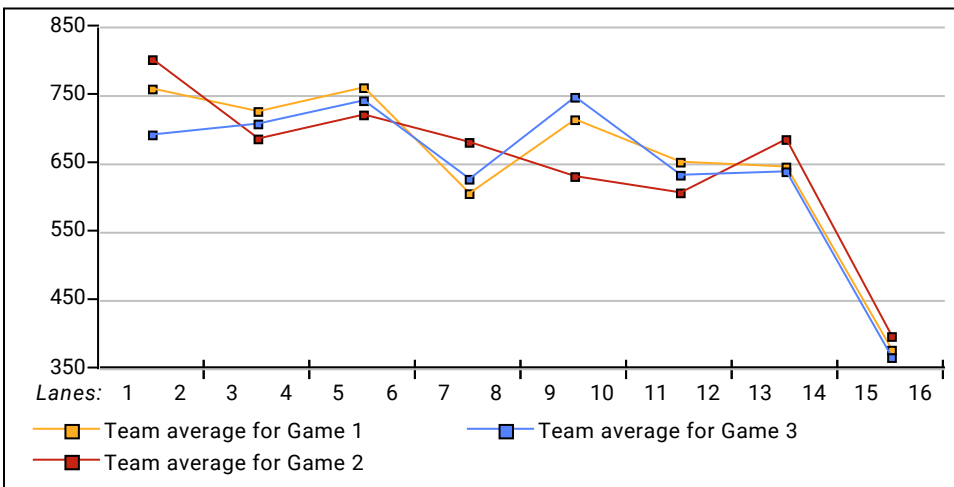

Average of Scores for Each Game