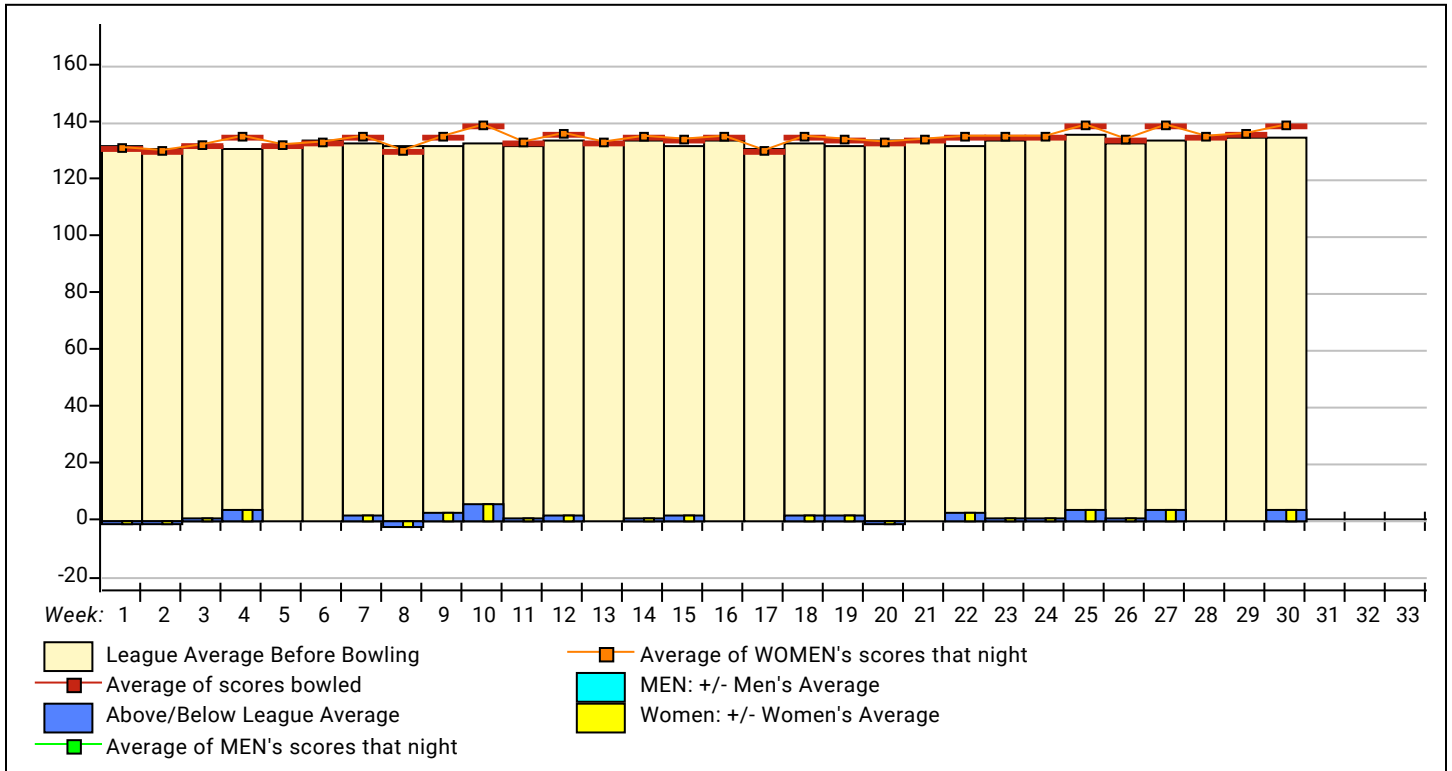

Lane Assignments

	3-4	5-6	7-8	9-10	11-12	13-14	15-16	1-2	
Today	9-11	15-14	8-10	1-2	4-5	6-16	3-7	13-12	Manually assigned
Next Week	Manual Assignments	Divisional Position	Round- Start Lane - 3						

Ladies Major 2023-24

Monday 5:55 pm

Al-Mar Lanes

Lanes 1 - 16

League Average Week-by-Week

Monday 5:55 pm

Al-Mar Lanes

Lanes 1 - 16

This Week's Statistics