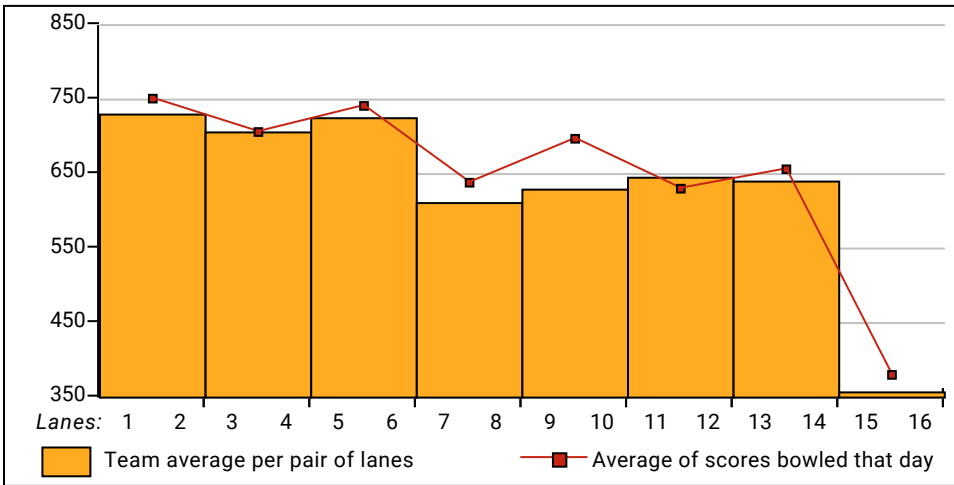

Team Average vs Avg of Scores