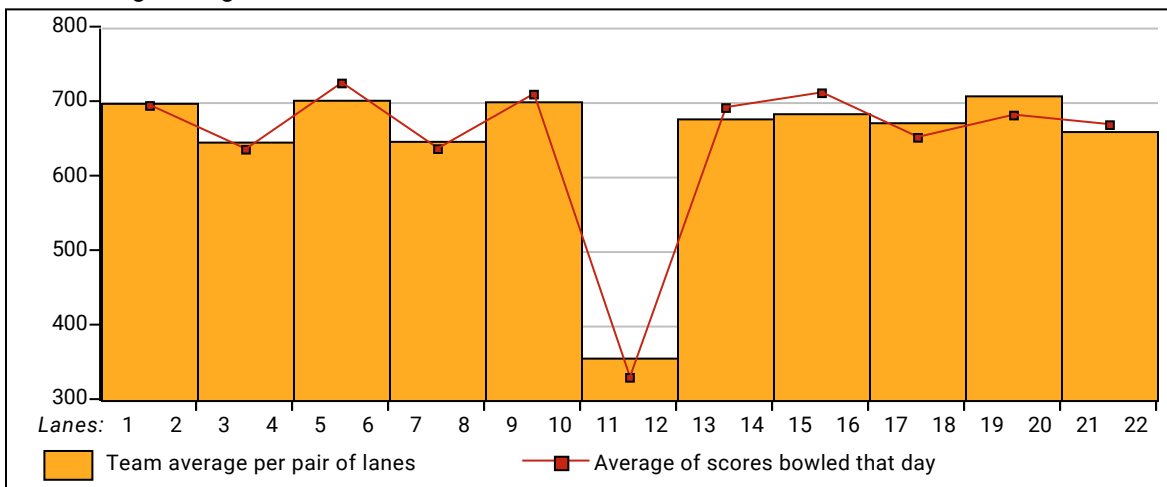

Team Average vs Avg of Scores