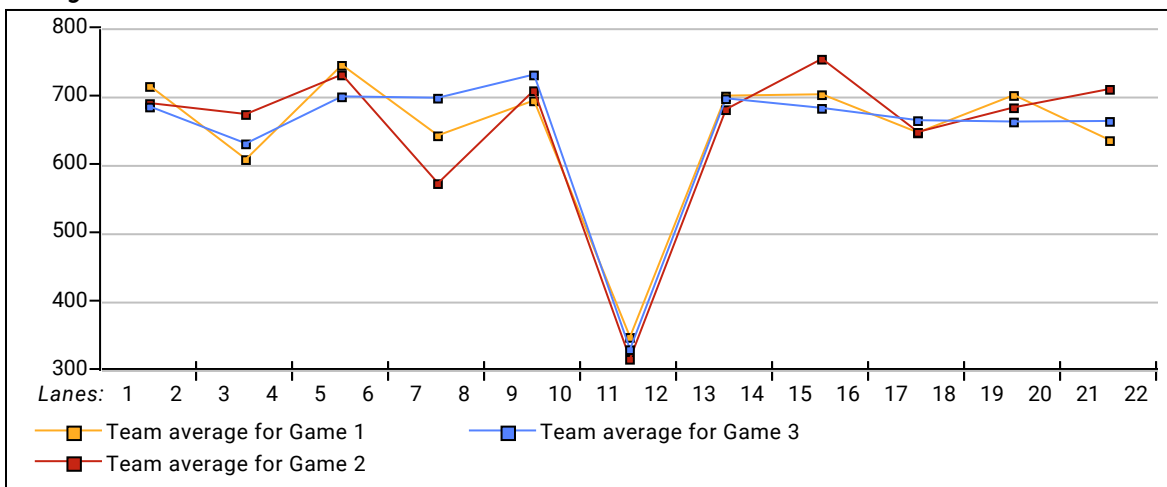

Average of Scores for Each Game