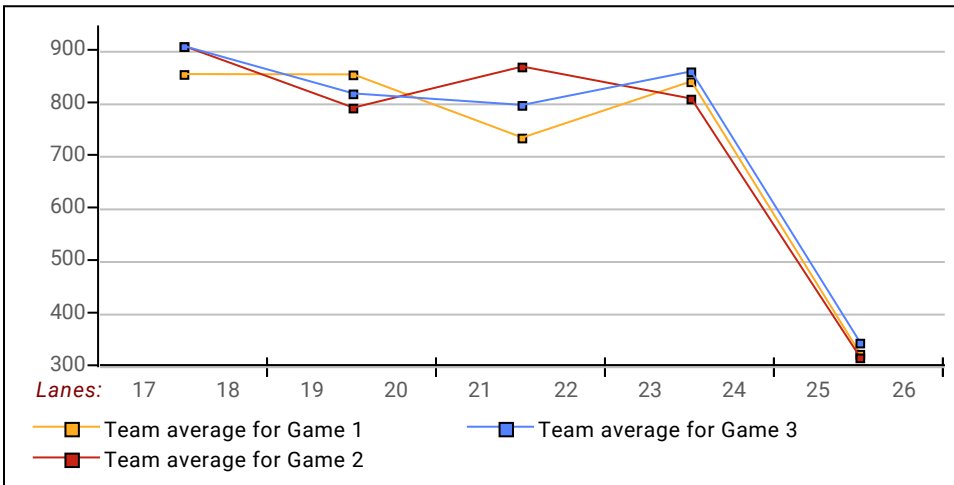

Average of Scores for Each Game