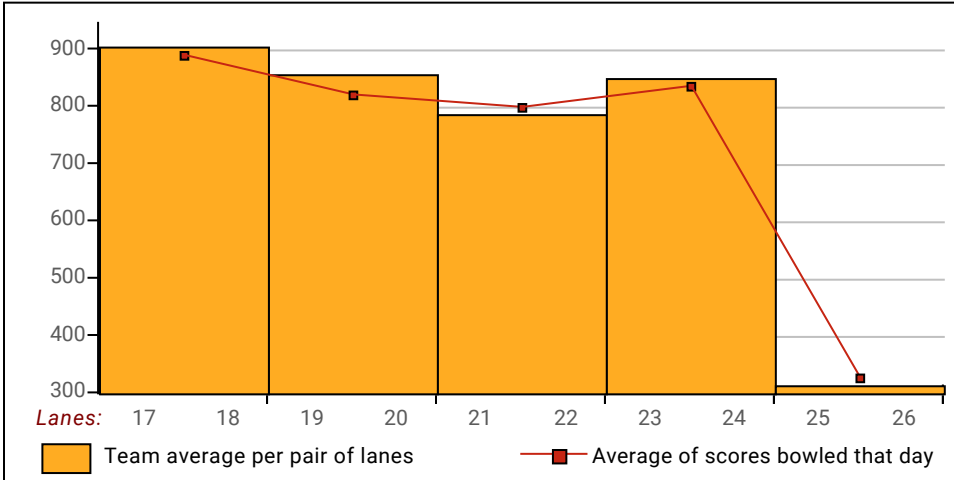

Team Average vs Avg of Scores