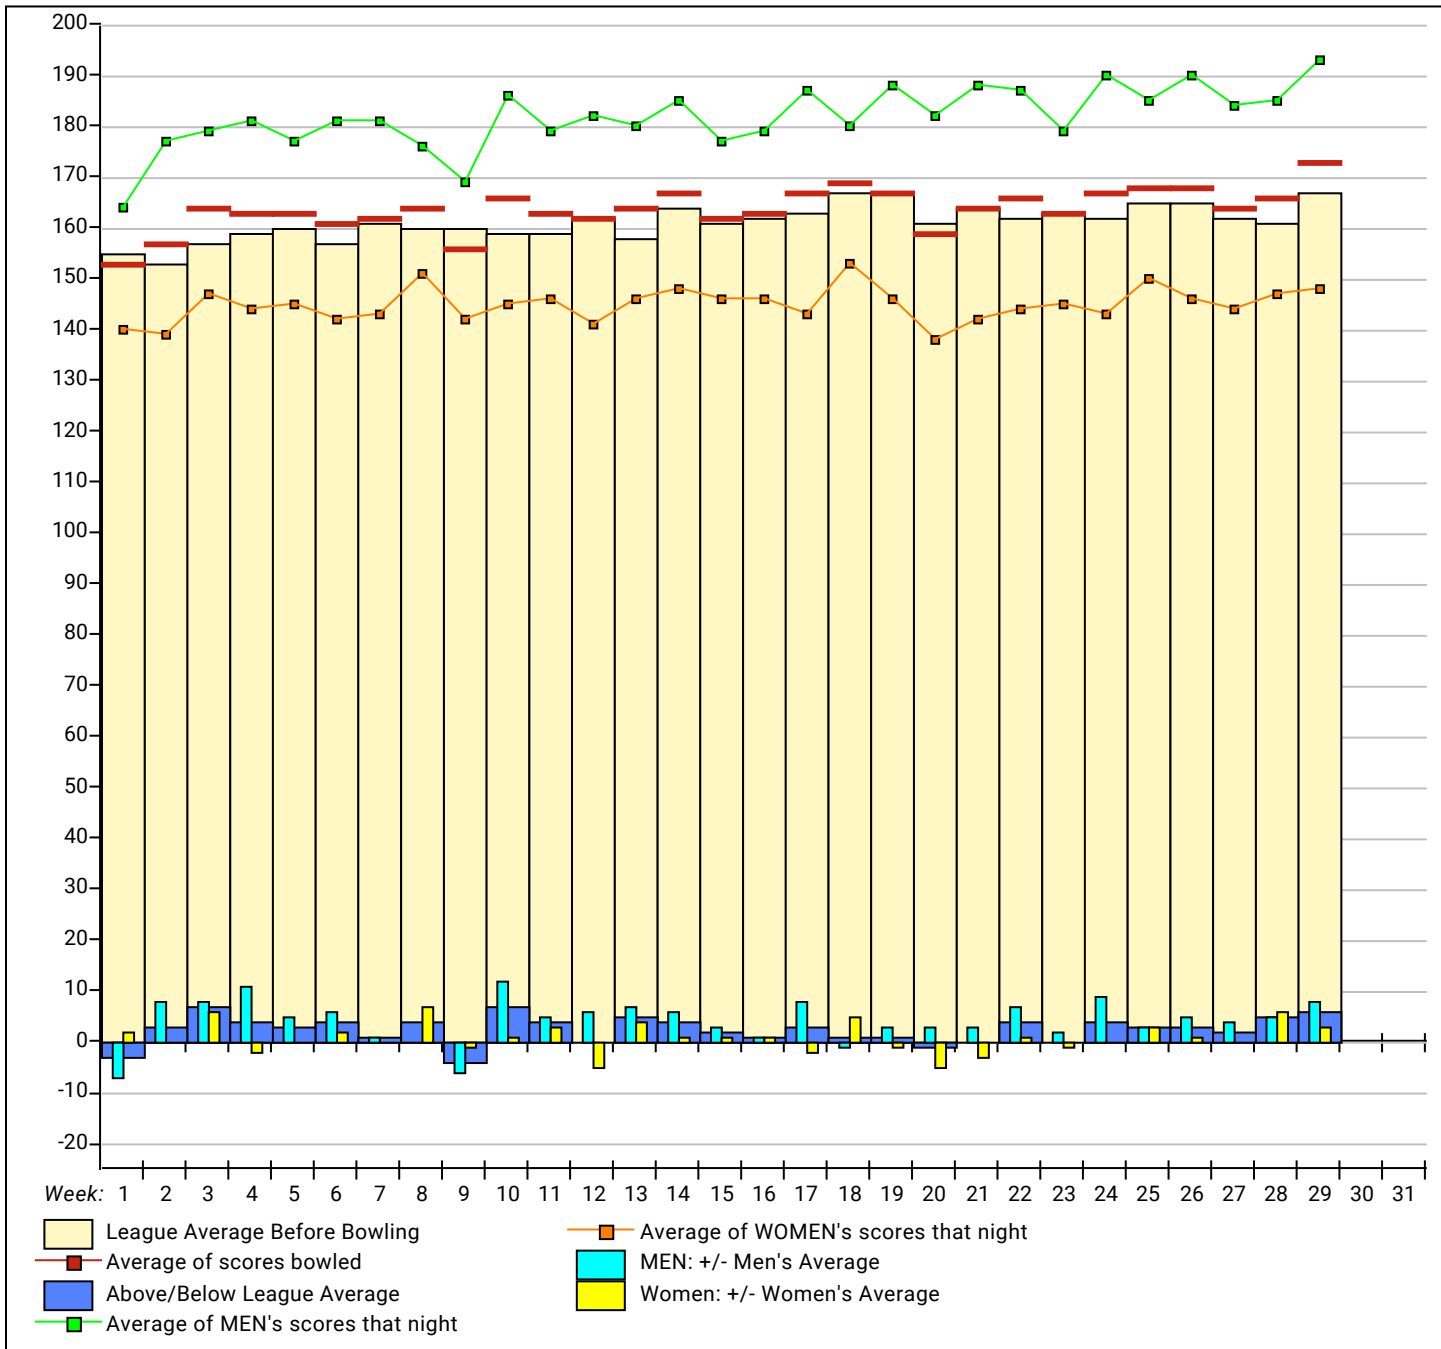

League Average Week-by-Week

Men & Women, Left & Right Handed Statistics

Unless designated left handed, bowlers are considered right handed.

	<u>Over All</u>	<u>M-Rt</u>	<u>M-Left</u>	<u>W-Rt</u>	<u>W-Left</u>
How many people bowled	51	28	0	23	0
Number of games bowled	153	84	0	69	0
Actual average of week's scores	172.65	193.17	0.00	147.68	0.00
How many games above average	89	52	0	37	0
How many games below average	62	31	0	31	0
Pins above/below average per game	5.99	8.31	0.00	3.16	0.00
How many people raised average by this amount	31 0.89	18 1.20	-- 0.00	13 0.46	-- 0.00
How many people went down by this amount	20 -0.50	10 -0.58	-- 0.00	10 -0.43	-- 0.00
League average before bowling	167.13	185.40	0.00	144.90	0.00
League average after bowling	167.48	185.96	0.00	144.98	0.00
Change in league average	0.34	0.57	0.00	0.07	0.00
800s	--	--	--	--	--
775s	--	--	--	--	--
750s	--	--	--	--	--
725s	3	3	--	--	--
700s	--	--	--	--	--
675s	3	2	--	1	--
650s	3	3	--	--	--
625s	2	1	--	1	--
600s	1	1	--	--	--
575s	5	4	--	1	--
550s	5	4	--	1	--
525s	4	3	--	1	--
500s	3	3	--	--	--
475s	2	--	--	2	--
450s	--	--	--	--	--
425s	5	1	--	4	--
400s	5	2	--	3	--
below 400	10	1	--	9	--
300s	--	--	--	--	--
275s	--	--	--	--	--
250s	4	4	--	--	--
225s	19	16	--	3	--
200s	24	20	--	4	--
175s	16	12	--	4	--
150s	34	18	--	16	--
125s	33	11	--	22	--
100s	21	3	--	18	--
below 100	2	--	--	2	--