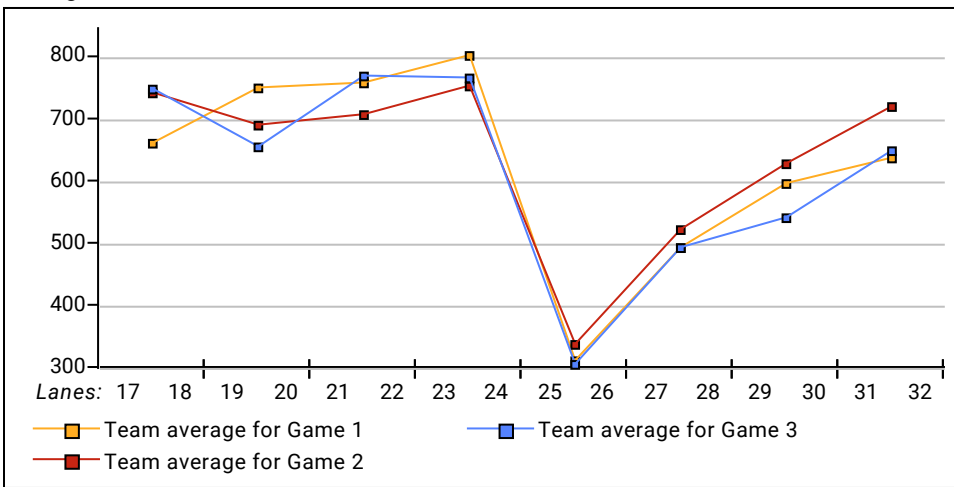

Average of Scores for Each Game