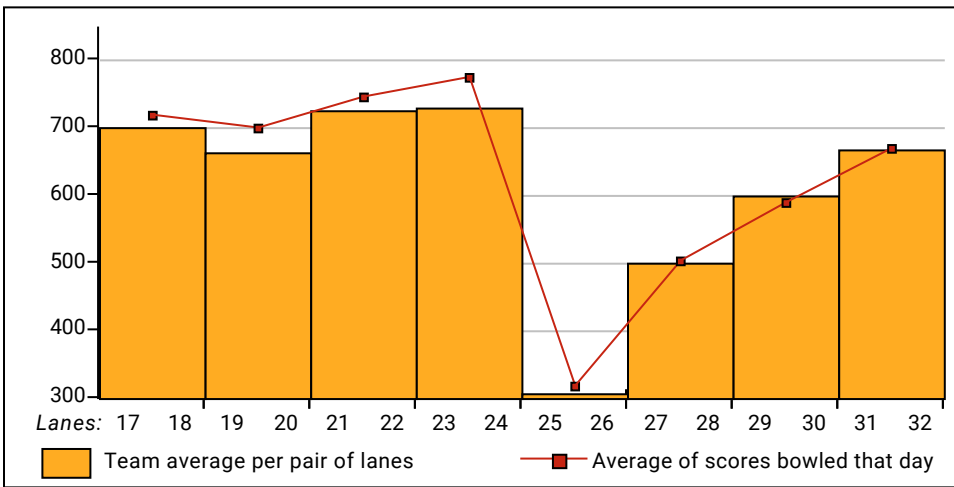

Team Average vs Avg of Scores