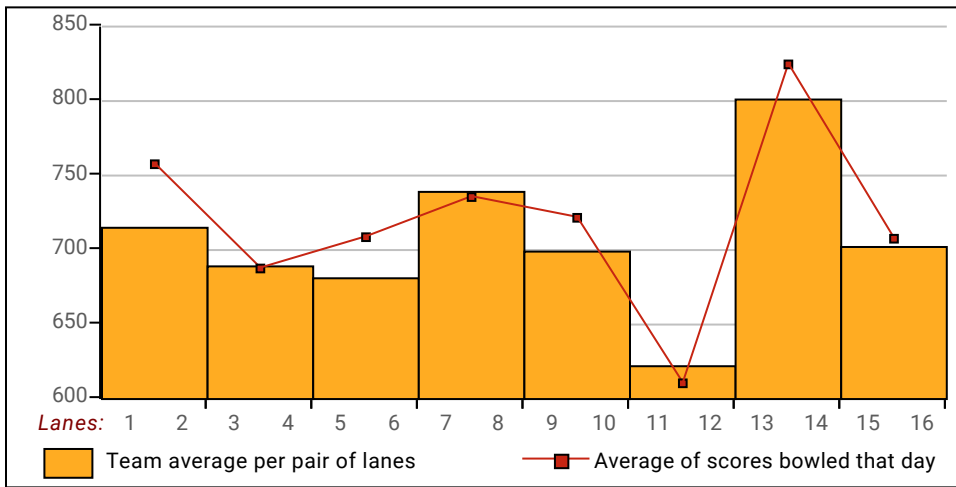

Team Average vs Avg of Scores