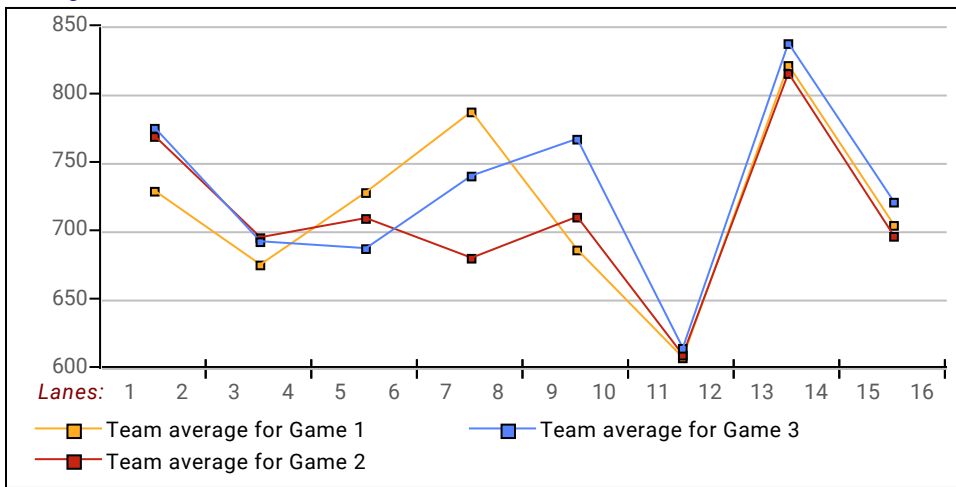

Average of Scores for Each Game