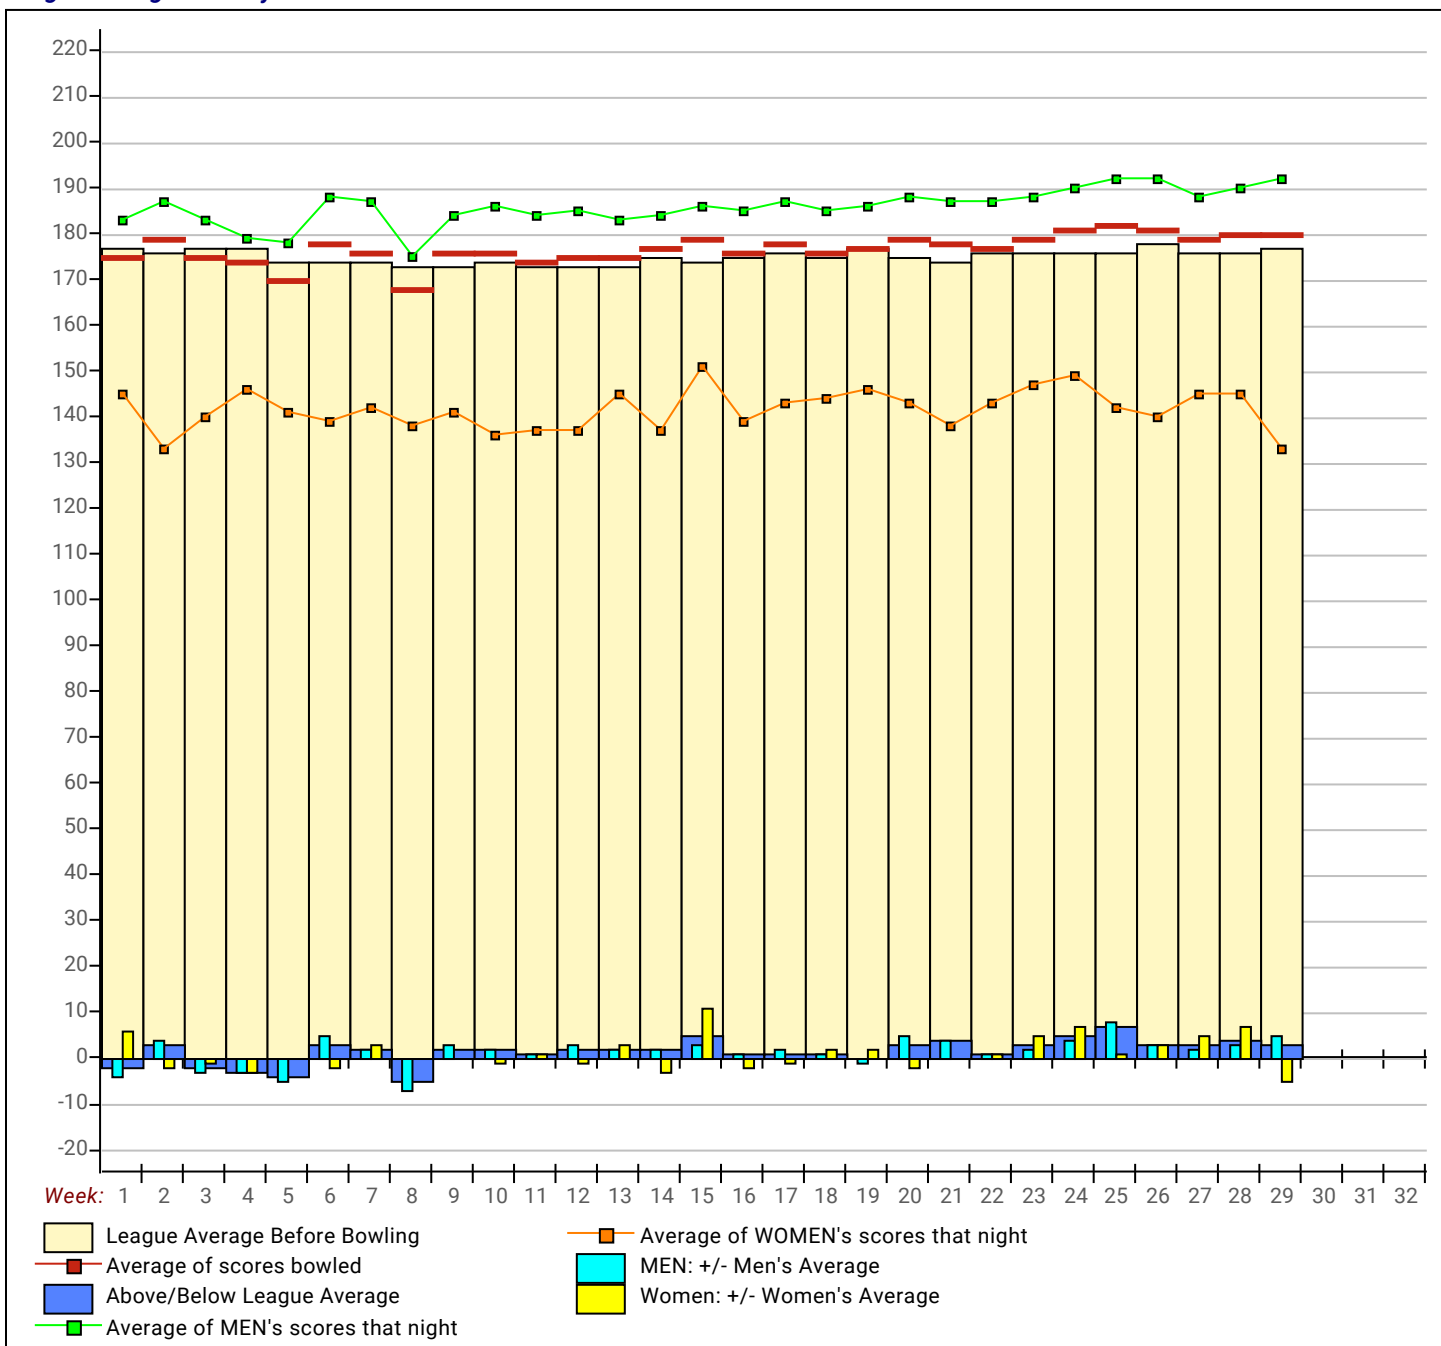

Name	Lane	True Average	HDCP	Pins	Gms	-1-	-2-	-3-	Total	HDCP					To Raise		To Drop		Most Improved	
										Total	High Game	HDCP Game	High Sers	HDCP Sers	Avg +1	Avg -1	250's	700's	Avg	+/-
15 - Deans Tire Lane 9 HDCP=183 Avg=695																				
Tim Kohler		191.70	30	16103	84	207	195	186	588	678	266	293	682	787	601	513	3	--	186	+5.70
Ryan DeMichael		125.50	90	2259	18				0	0	177	263	413	686	387	365	--	--		
Scott Ton		193.57	28	14518	75	204	159	195	558	642	266	298	695	791	614	535	2	--	189	+4.57
Dean Biddle		186.60	35	15674	84	160	167	220	547	652	256	292	645	753	595	507	1	--	186	+0.60
Chris Ton		189.36	32	16474	87	148	164	194	506	599	278	314	694	796	626	535	1	--	186	+3.36
16 - Alley Gators Lane 2 HDCP=309 Avg=554																				
James Gatzke		172.33	47	3619	21				0	0	252	309	590	746	533	508	1	--		
Maureen Zakutansty		122.21	92	4766	39				0	0	170	263	406	693	400	357	--	--		
Sophie Roeske		111.64	102	7703	69	140	104	113	357	663	159	263	432	744	361	288	--	--	112	-0.36
Sherrie Biggs		149.05	68	12967	87	107	138	122	367	568	203	274	541	751	533	442	--	--	138	+11.05
John Zakutanski		124.13	90	2979	24				0	0	186	285	429	726	396	368	--	--		
Eric Piscione		143.68	73	9914	69	209	143	150	502	724	209	283	502	724	454	381	--	--	141	+2.68
Samantha Fleck		129.00	86	387	3				0	0	144	230	387	645	393	386	--	--		
Beth Bowker		118.58	96	2846	24	111	109	140	360	648	157	260	385	679	367	339	--	--		

League Average Week-by-Week