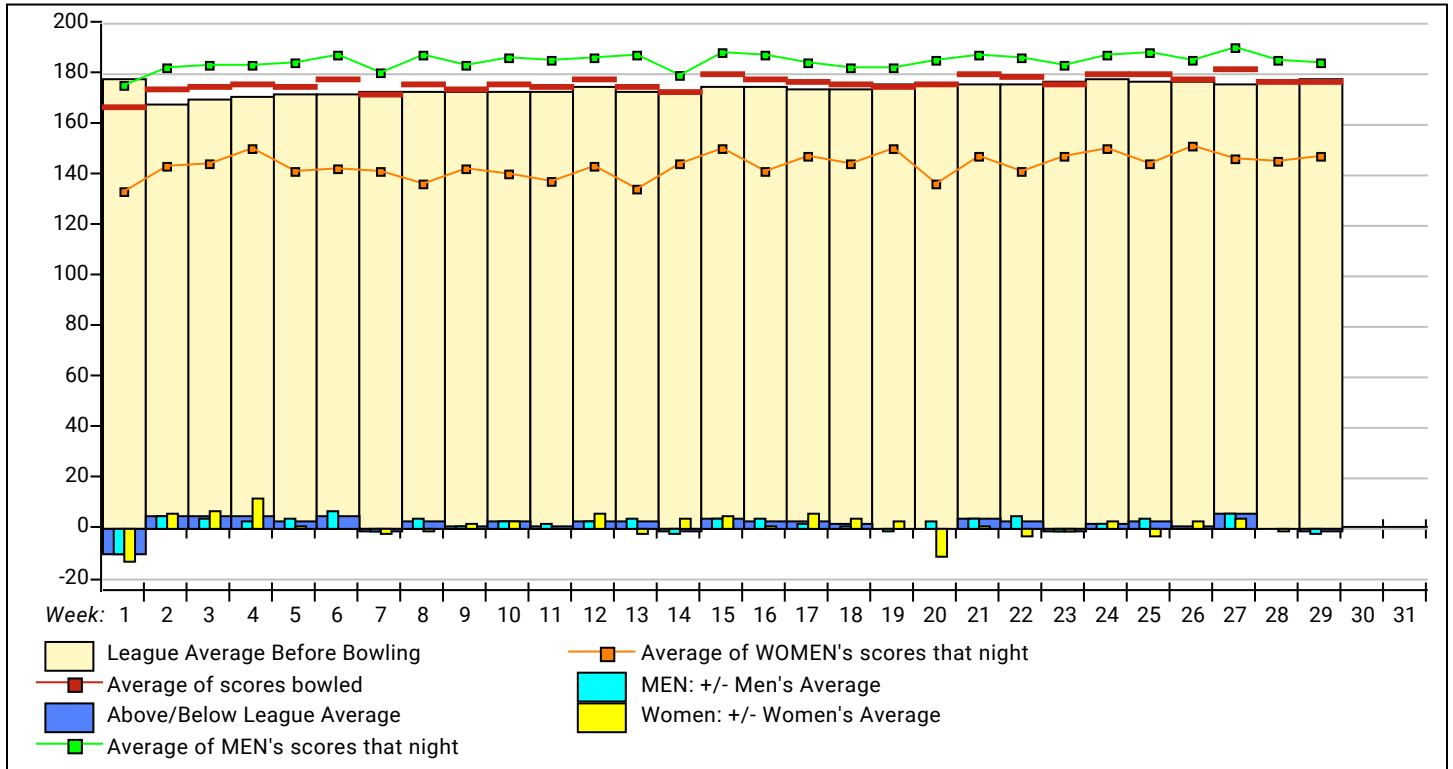

**Temporary Substitutes**

Name	Pins	Gms	Avg	Book Avg	Name	Pins	Gms	Avg	Book Avg
ROBERT BLAKE	4331	27	160	---	ALEX HOUSTON	1588	18	88	---
SHARI BROCK	2183	15	145	149	CHRIS ILIFF	2134	12	177	---
JOE BROWN	6080	33	184	187	CHAD LEATHERMAN	1316	6	bk206	206
DENNY BRYAN	534	3	bk193	193	GREG MCCUNE	1816	12	151	183
WILLIAM CHAMBERLAIN	1043	6	173	---	DAKOTA MILLER	3256	18	180	179
STEVE COURTNEY	2825	15	188	216	MELINDA MOUSER	2578	26	99	---
CAMREN DALTON	7391	36	205	---	KRISTIAN PERRINE	390	3	130	---
THOMAS DALTON	2803	12	233	219	ADAM PHILLIPS	910	6	bk147	147
BRETTE DAVIS	2970	30	99	110	WILLIAM REED	609	3	bk191	191
GARY DAVIS	6746	36	187	189	KENNY SNEARY	4083	21	194	204
TODD FREED	465	3	155	---	WAYNE STEED	0	0	bk211	211
JASON FREELS	7051	45	156	---	NATE STRATTON	614	3	bk205	205
BRANDON GOOD	422	3	140	---	JAKE SWARTZ	1776	9	197	216
ED GREN	1615	9	179	171	BRYANA TWINING	604	3	bk218	218
JESSICA HARRIS	1199	12	99	---	J'TON WASHINGTON-ALLEN	554	3	bk181	181
MIKE HATTON	467	3	155	---	SEDDRICK WILKERSON	466	3	bk183	183
ALEX HORSTMAN	709	3	bk236	236	ZACHARY WILSON	1470	9	163	---

**League Average Week-by-Week**

**Last Week's Top Scores**

Men	Score	Name	Score	Name	Score	Name	
Scratch Series	691	DOMINIQUE CRUZ	686	CRAIG MATHIAS	684	JOSH WITTKAMP	
Scratch Game	279	MIKE ADAMS	278	BRIAN SCHMENK	264	CHAS ILIFF	
Women	Scratch Series	576	JAIDEN JOHNSTON	518	NIKI FERRIS	516	JEN FARLEY
Scratch Game	193	CATHY MCCASLIN	188	BETH HILL	178	ALEXIS PATTERSON	