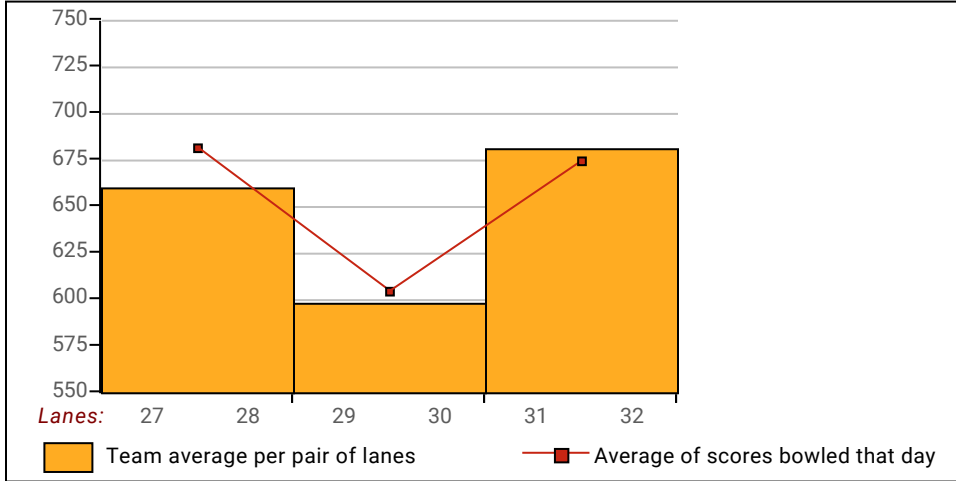

ID #	Name	Phone	Pins	Gms	Avg	HDCP	Book
40	Madelyn Lyle		1838	12	153	42	---
19	Karin Miller		0	0	0	0	---
16	Joanna Ross		0	0	0	0	---
121	Sarah J. Rossio		0	0	0	0	149
50	Penny Sapp		683	6	113	78	---
56	Debbie M. Steiner		0	0	0	0	---
111	Terri Williams-Teutsch		4439	27	164	32	---

Team Average vs Avg of Scores