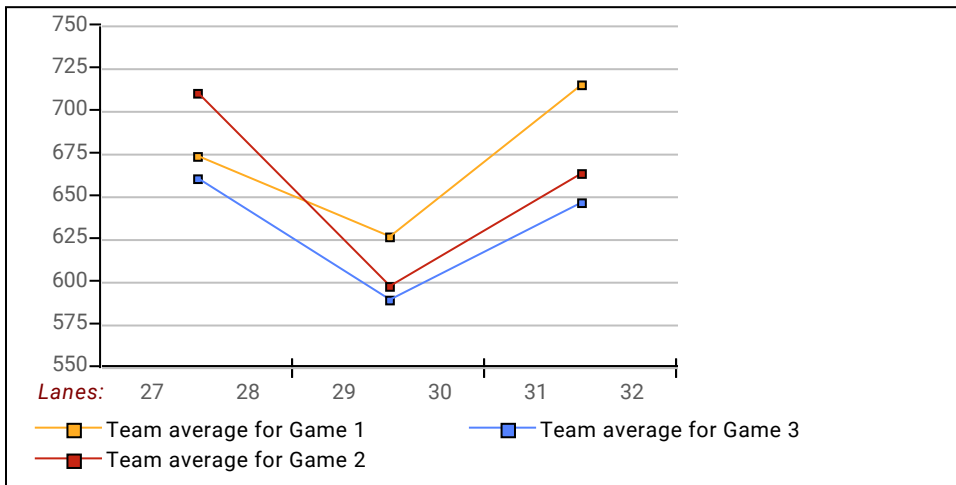

Average of Scores for Each Game