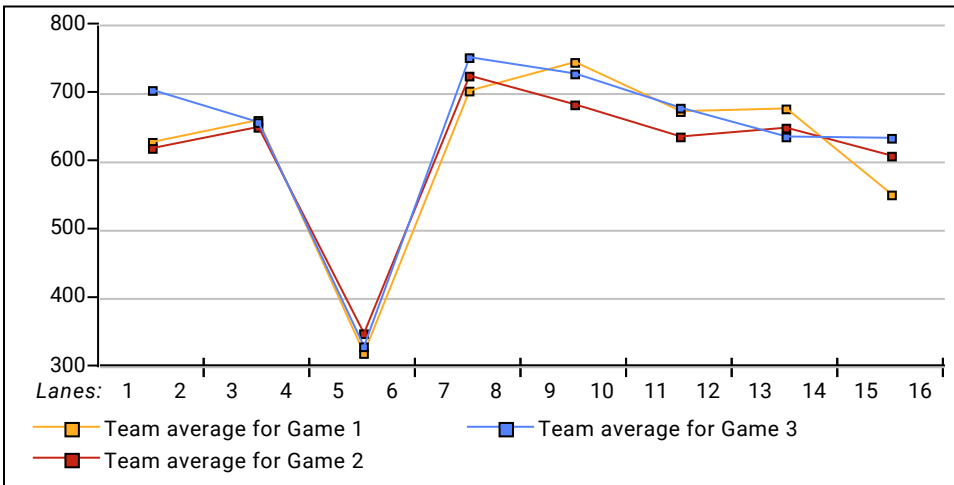

Average of Scores for Each Game