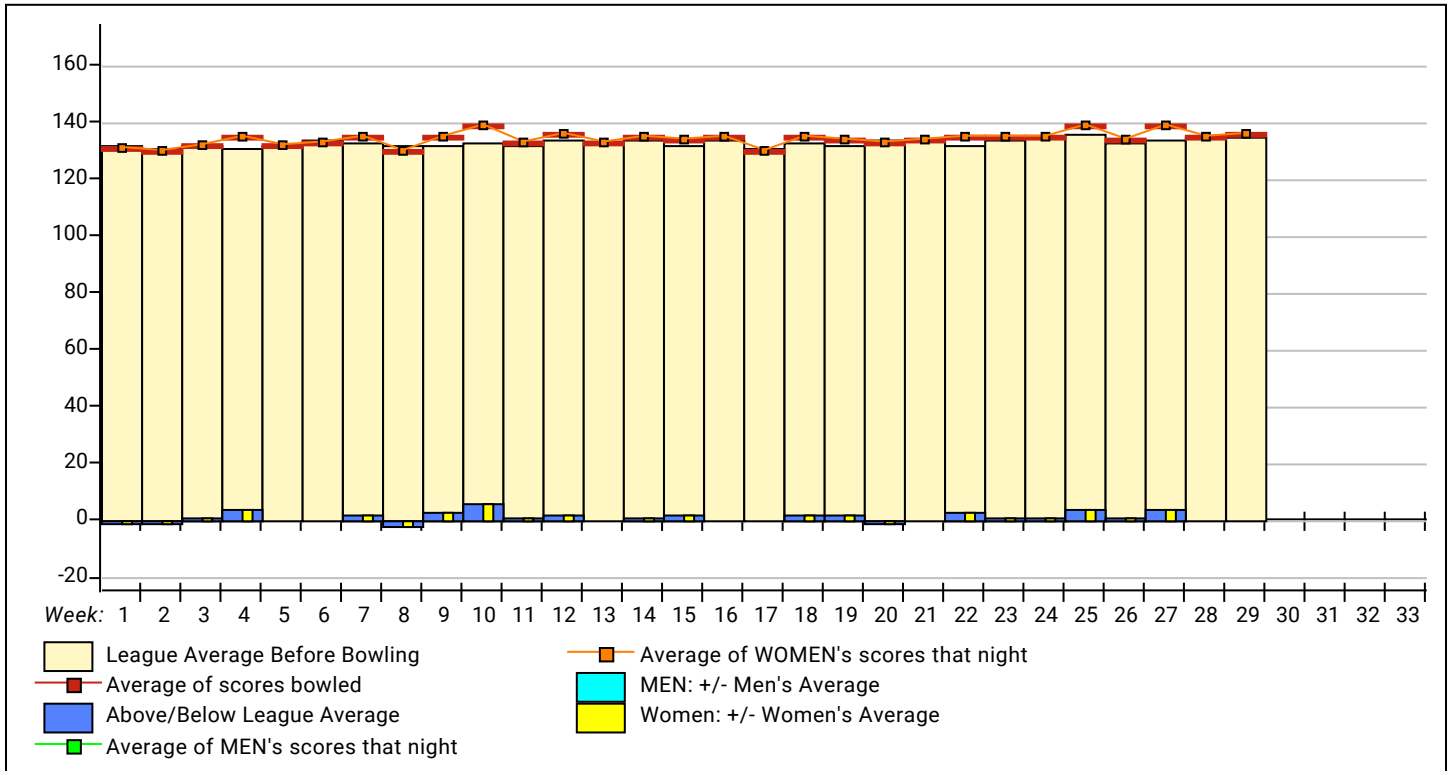

Lane Assignments

	3-4	5-6	7-8	9-10	11-12	13-14	15-16	1-2	
Today	3- 6	7- 5	2- 1	8- 14	11- 12	15- 10	13- 9	16- 4	Manually assigned
Next Week	Manual Assignments	Divisional Position Round-	Start Lane - 3						

Ladies Major 2023-24

Monday 5:55 pm

Al-Mar Lanes

Lanes 1 - 16

League Average Week-by-Week

Ladies Major 2023-24

Monday 5:55 pm

Al-Mar Lanes