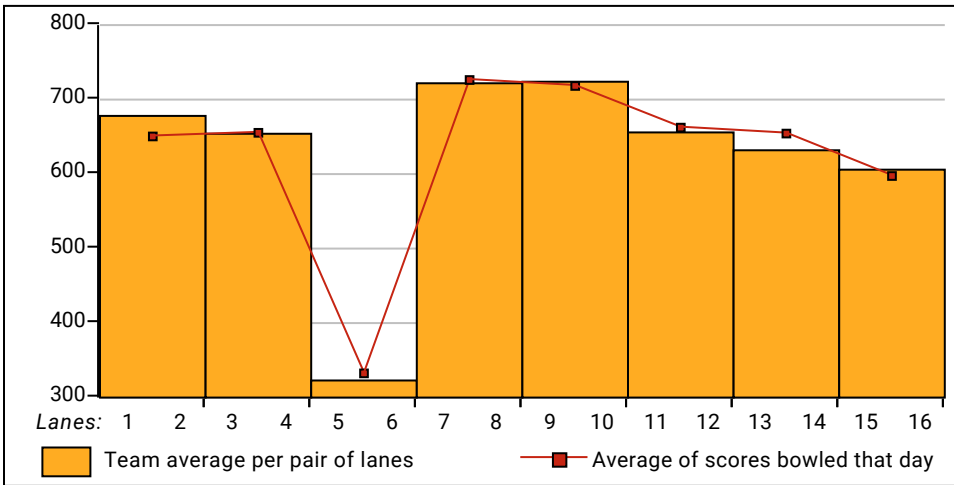

Team Average vs Avg of Scores