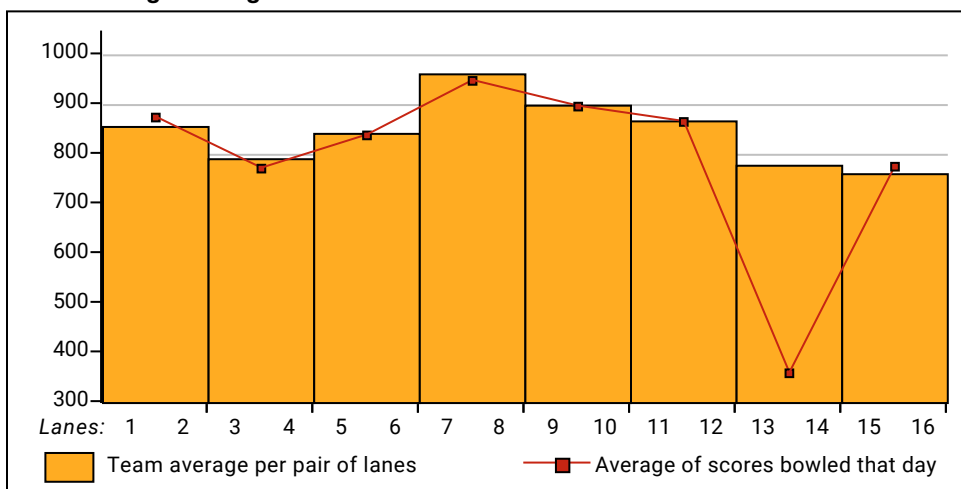

Team Average vs Avg of Scores