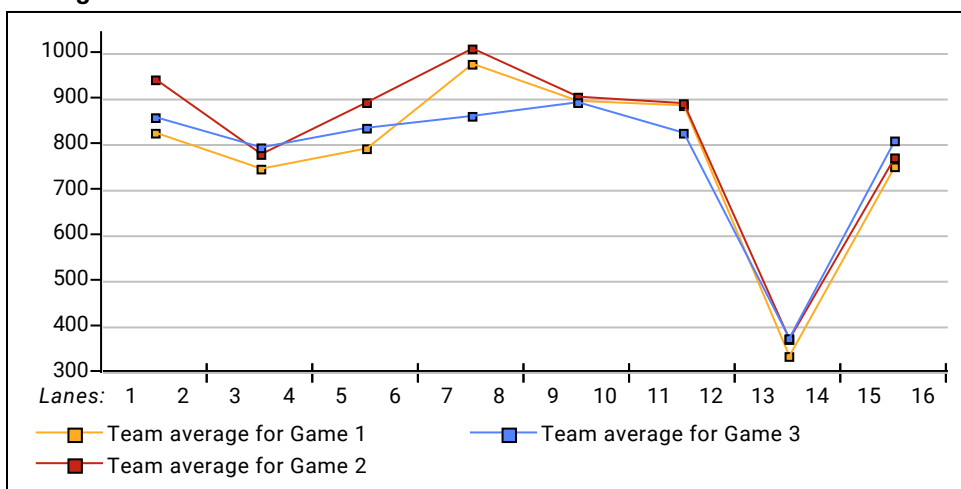

Average of Scores for Each Game