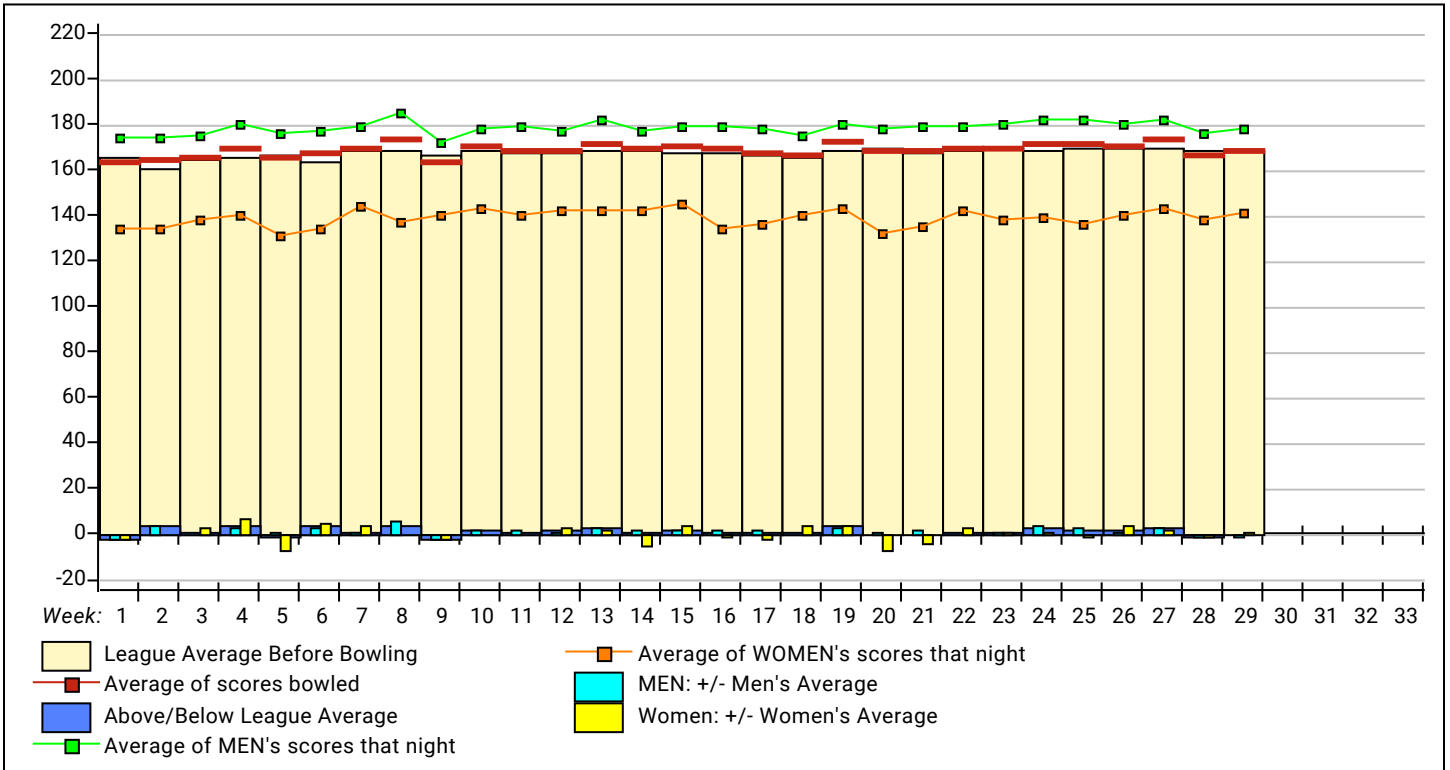

League Average Week-by-Week

This Week's Statistics

	<u>Over All</u>	<u>Men</u>	<u>Women</u>
How many people bowled	72	54	18
Number of games bowled	216	162	54
Actual average of week's scores	169.06	178.35	141.22
How many games above average	104	78	26
How many games below average	109	81	28
Pins above/below average per game	0.26	-0.06	1.22
How many people raised average	34	26	8
by this amount	1.03	1.14	0.65
How many people went down	38	28	10
by this amount	-0.71	-0.82	-0.40
League average before bowling	169.24	178.85	140.40
League average after bowling	169.35	178.97	140.46
Change in league average	0.11	0.12	0.07
800s	--	--	--
775s	--	--	--
750s	--	--	--
725s	1	1	--
700s	1	1	--
675s	1	1	--
650s	2	2	--
625s	4	4	--
600s	5	4	1
575s	7	6	1
550s	4	3	1
525s	5	5	--
500s	8	7	1
475s	5	5	--
450s	9	8	1
425s	3	1	2
400s	5	3	2
below 400	12	3	9
300s	--	--	--
275s	2	2	--
250s	1	1	--
225s	17	16	1
200s	26	24	2
175s	52	44	8
150s	45	37	8
125s	44	30	14
100s	26	8	18
below 100	3	--	3