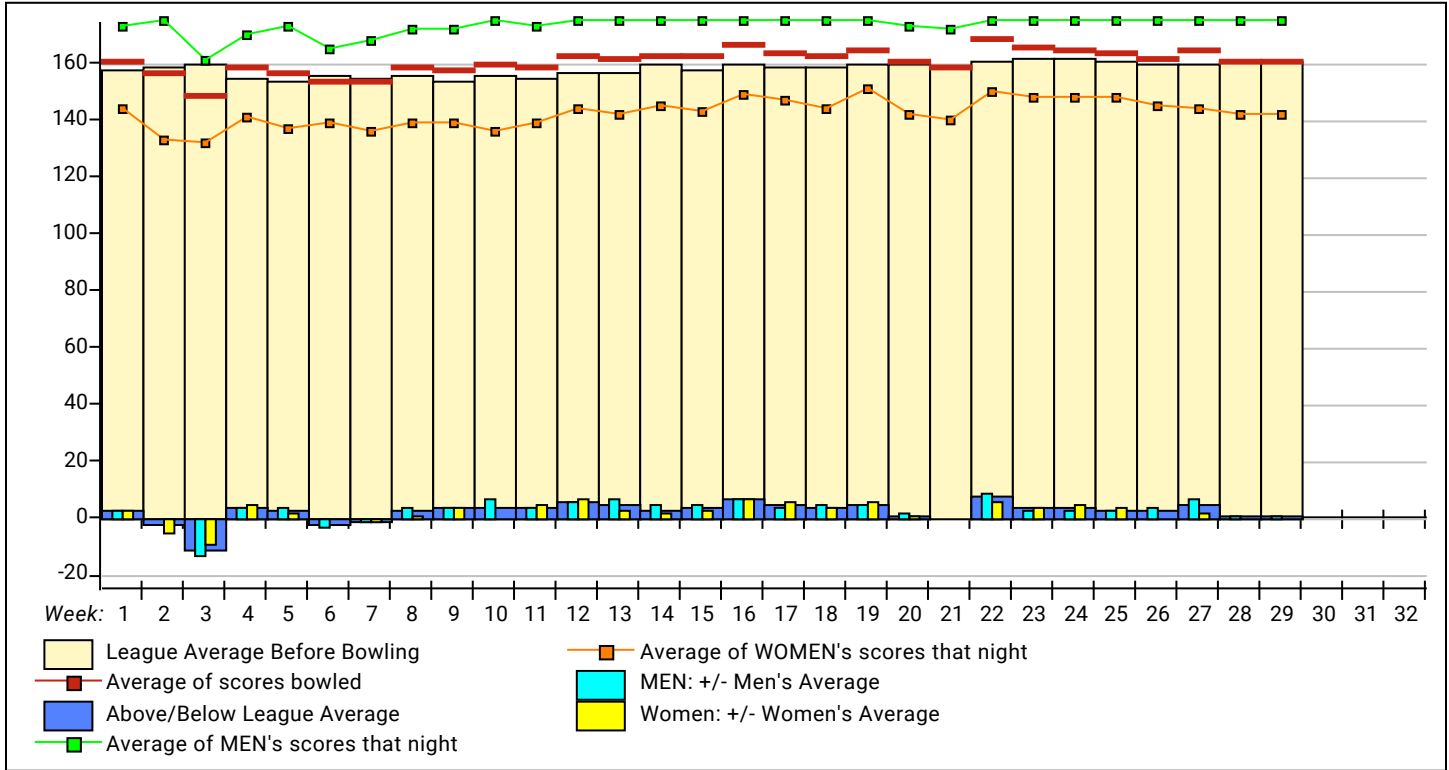

League Average Week-by-Week

Team Standings

Place	#	Team Name	%Won	Points Won	Points Lost	UnEarned Points	Y-T-D % WON	Year-To-Date WON	Y-T-D LOST	Games Won	Scratch Pins	Pins + HDCP
1	16	Gutter Rats	73.0	46	17		54.7	111	92	20	47604	94308
2	3	DK-DC	71.4	45	18		61.6	125	78	19	72762	95371
3	8	2 Chicks 3 Prick	66.7	42	21		61.6	125	78	18	78762	95163
4	17	Outlaws	63.5	40	23		67.0	136	67	17	72360	95430
5	12	Ma's Gang	63.5	40	23		52.2	106	97	17	67904	93794
6	11	Here for the Bee	60.3	38	25		48.0	97½	105½	15½	59797	89572
7	5	Dauntless	57.1	36	27	2	51.2	104	99	15	76677	95178
8	15	Special Forces	57.1	36	27		55.7	113	90	15	72690	94698
9	10	Crazy Bunch	52.4	33	30	2	47.3	96	107	14½	53511	92157
10	1	D & J Marketing	50.8	32	31		59.4	120½	82½	14	88661	95444
11	14	Young Guns	50.8	32	31		47.3	96	107	14	62221	93790
12	6	Train Wreck	44.4	28	35		46.8	95	108	12	67978	93520
13	4	Five Pins	42.9	27	36		43.8	89	114	12	65151	93444
14	13	Remax	41.3	26	37		61.6	125	78	11	80087	95378
15	9	Lyle's Minions	39.7	25	38		41.9	85	118	11	71545	93925
16	2	Where's Dave	31.7	20	43		49.3	100	103	9	75999	94944
17	7	We've Been Frame	27.0	17	46		36.0	73	130	7	60827	82841