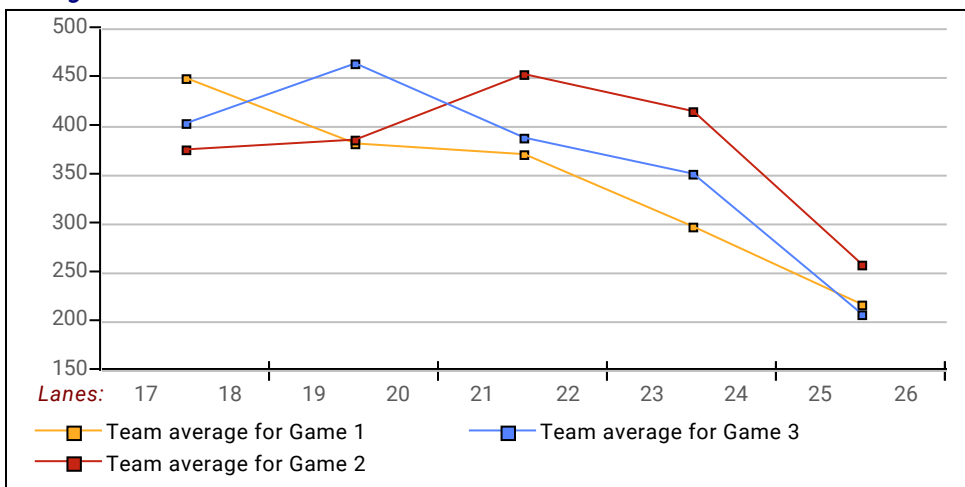

Average of Scores for Each Game