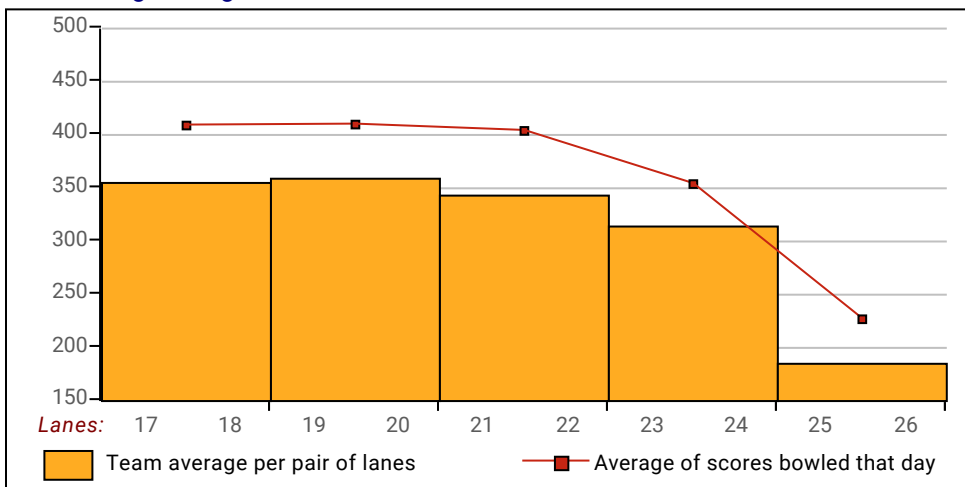

Team Average vs Avg of Scores