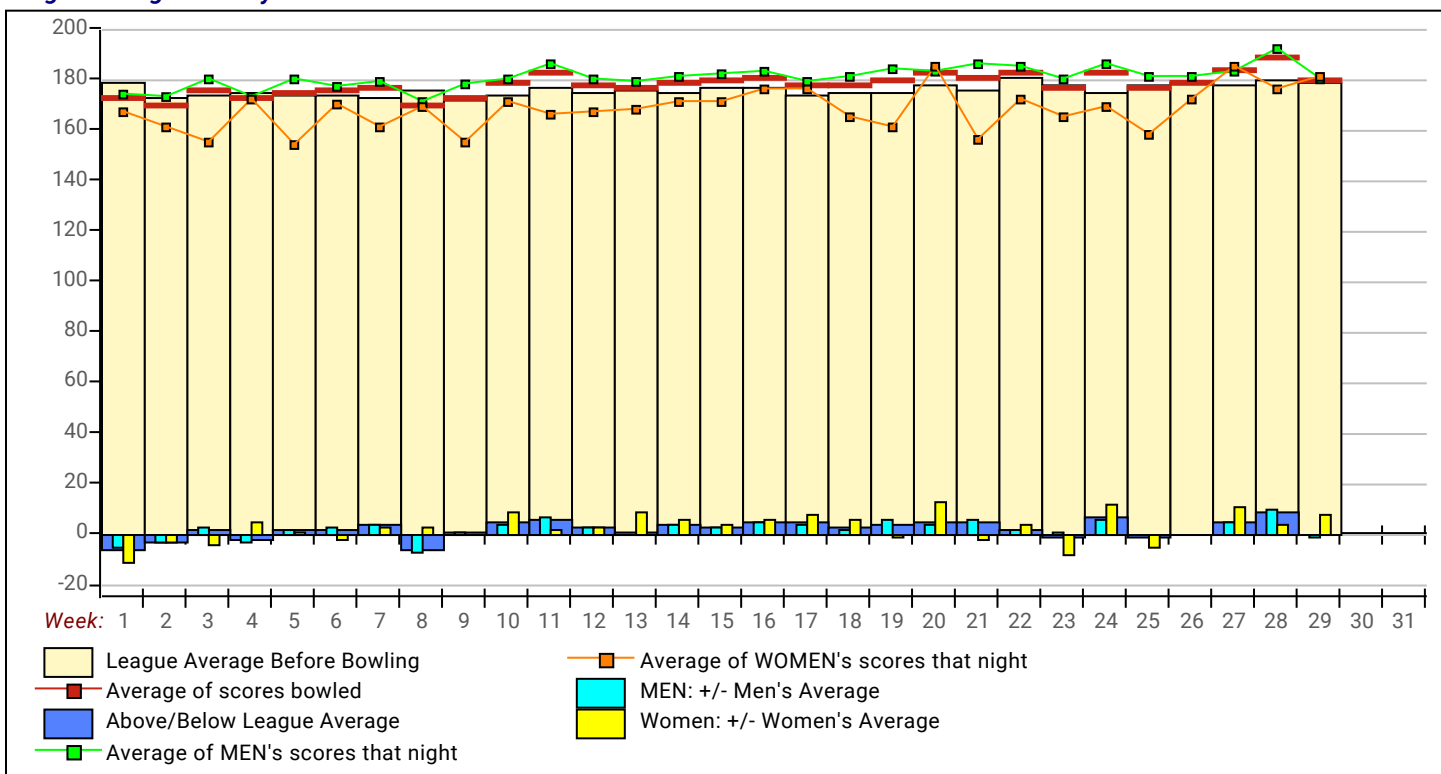

Thursday 6:30 pm

Drkula's Bowl

Lanes 1 - 16

USBC Certification:

League Average Week-by-Week

Team Standings

Place	#	Team Name	%Won	Points Won	Points Lost	UnEarned Points	Y-T-D % WON	Year-To-Date WON	Y-T-D LOST	Games Won	Scratch Pins	Pins + HDCP
1	3	High Rollers	63.8	204	116		53.4	620	540	15	19767	22533
2	11	Brooklyn Kings	61.1	195½	124½		54.0	627	533	15½	18159	22116
3	7	B&R	59.4	190	130		51.3	594½	565½	14	19037	21773
4	9	L'Allier Electric	57.0	182½	137½		59.8	693½	466½	14½	19277	22133
5	13	Sev Squad	56.4	180½	139½		56.3	653	507	14	16987	21769
6	15	One More & I Go	56.1	179½	140½		52.1	604	556	13	18391	22183
7	14	TNT	53.4	171	149		49.8	578	582	14	16809	21783
8	2	Team Unknown	51.3	164	156		45.9	533	627	12	17057	22094
9	16	Touch of the Iri	50.9	163	157		47.4	549½	610½	12	15592	21454
10	5	Elks	45.3	145	175		57.9	672	488	10	17274	21372
11	8	Jake's Joker	44.2	141½	178½		52.2	606	554	10	16782	21804
12	12	WTF	43.3	138½	181½		46.9	544½	615½	10	16677	21516
13	10	Yanks & Cranks	42.3	135½	184½		45.3	525	635	12	18348	21861
14	1	Dont fear the go	39.7	127	193		38.6	447½	712½	9	15978	21912
15	6	Shadow Bowlers	38.6	123½	196½		45.3	525	635	9	16635	21498
16	4	Dirty Rat Bastards	37.2	119	201		43.8	507½	652½	8	15615	21744

Lane Assignments

Today: 1-2, 3-4, 5-6, 7-8, 9-10, 11-12, 13-14, 15-16
 10- 2, 6-15, 3-16, 1-14, 4-12, 9-13, 8- 5, 7-11
 Next Week: Fun Night!- Start Lane - 1 No points
 Playoff Scores count- Start Lane - 1