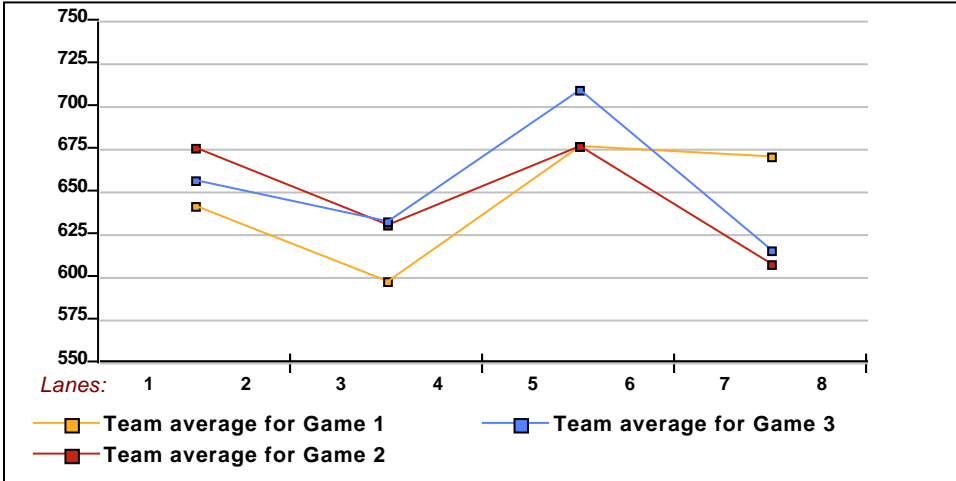

Average of Scores for Each Game