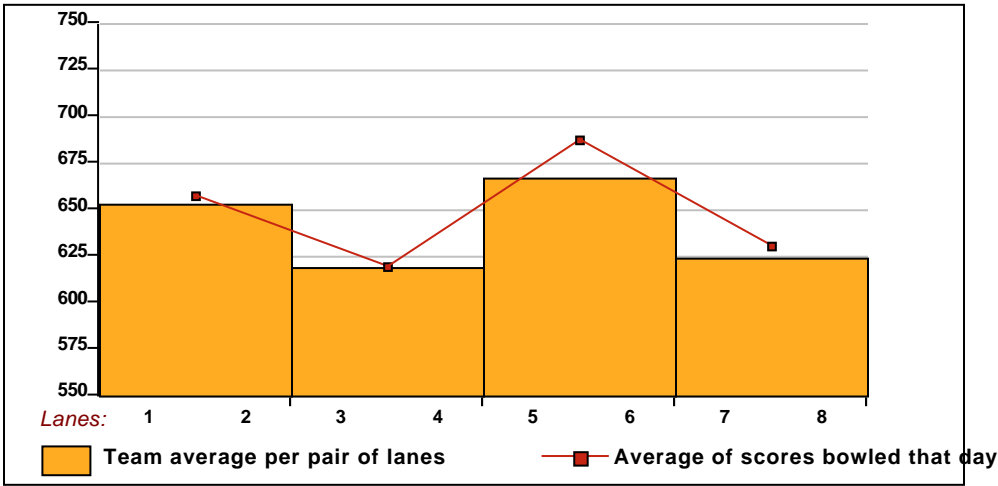

Team Average vs Avg of Scores