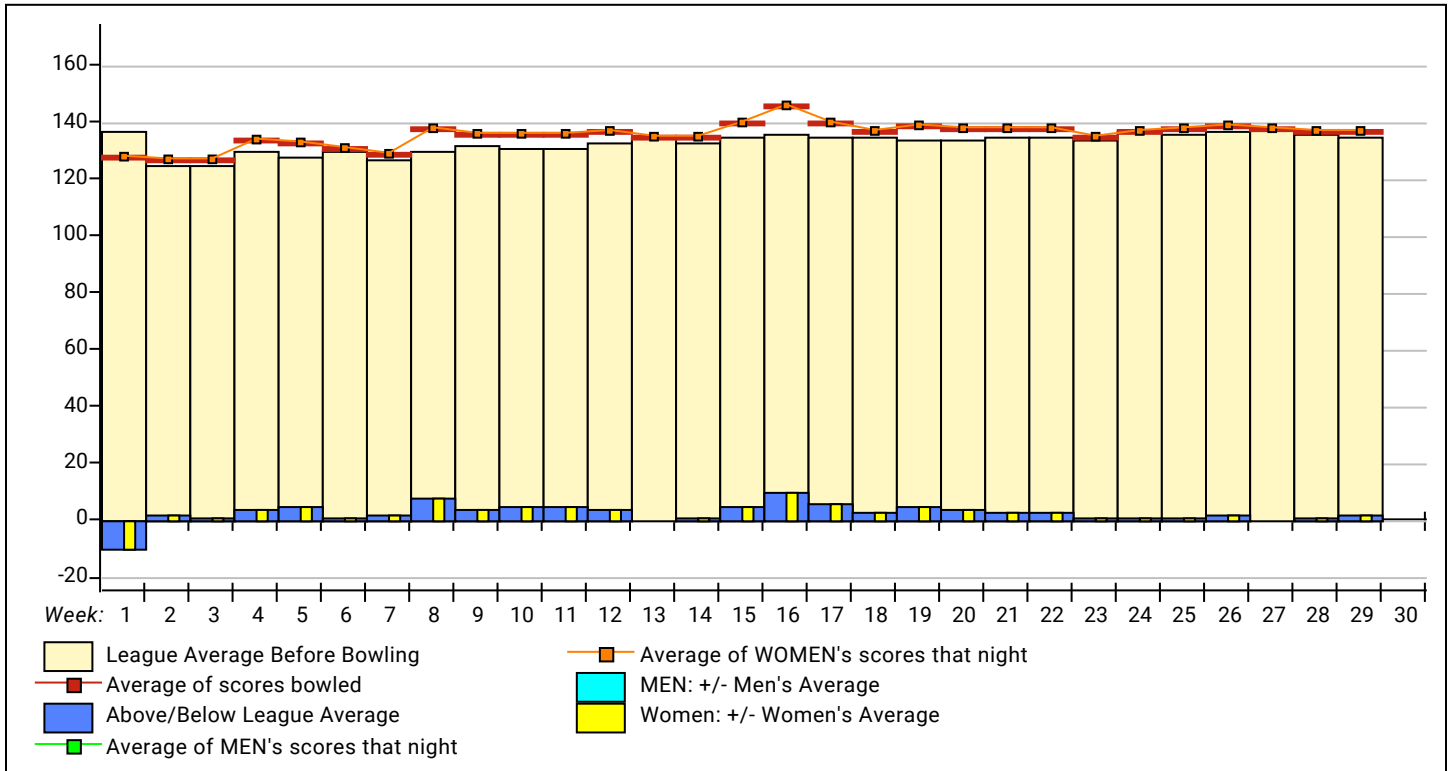

Monday 12:40 pm

Pat Tarsio Lanes

Lanes 3 - 14

League Average Week-by-Week

Team Rosters

Name	Pins	Gms	Avg	Name	Pins	Gms	Avg
1 - PIED PIPER PEST Lane 14 HDCP=82 Avg=463				2 - BOWLING BELLES Lane 5 HDCP=123 Avg=420			
Helen Williams	12111	81	149	Betsey Komonchak	12479	84	148
Bernadette Sager	11886	84	141	Cindee Rometo	10659	77	138
Lesa Valastro	14570	84	173	Pauline O'Neal	11587	86	134
3 - TIME TO SPARE Lane 13 HDCP=150 Avg=392				4 - GOLDEN GIRLS Lane 12 HDCP=137 Avg=405			
Faye M. Goldstein	8191	66	124	Liz Maher	9676	78	124
Herta Koenig	9943	78	127	Hisako Sasaki	3338	21	158
Cindy Pultz	11045	78	141	Juanita Van Gelder	9635	78	123
5 - ONE IS ENOUGH Lane 3 HDCP=191 Avg=348				6 - CARMELA'S GIRLS Lane 8 HDCP=101 Avg=443			
Theresa A. Brehm	8905	71	125	Donna Celentano	12568	84	149
J'Anna Padmore	9212	81	113	Tammy Eckert	9882	70	141
Angela Vasta	8985	81	110	Susan Navarro	13312	87	153
7 - JOYLYNNANNE Lane 10 HDCP=145 Avg=397				8 - THE RETURNS Lane 7 HDCP=163 Avg=378			
JoyAnne Lyons	11652	81	143	Neva Morales	9680	78	124
Marie Regino	9212	81	113	Rosetta Davis	11350	87	130
Diane Smith	8889	63	141	Messa Porter	10809	87	124
9 - 3 BLONDES Lane 9 HDCP=90 Avg=455				10 - SPARE US Lane 11 HDCP=120 Avg=423			
Anna Farish	11256	78	144	Jeannie O'Connor	11501	78	147
Karen Stellwag	12882	84	153	Margaret Jonasch	8752	69	126
Colleen Gallegro	11923	75	158	Kara Diaz	12498	83	150
11 - GIRL POWER Lane 4 HDCP=196 Avg=343				12 - BYE Lane 6 HDCP=0 Avg=0			
Isabella Lyman	9940	81	122				
Natalya Camacho	8114	72	112				
Sara Bock	6483	59	109				

Temporary Substitutes