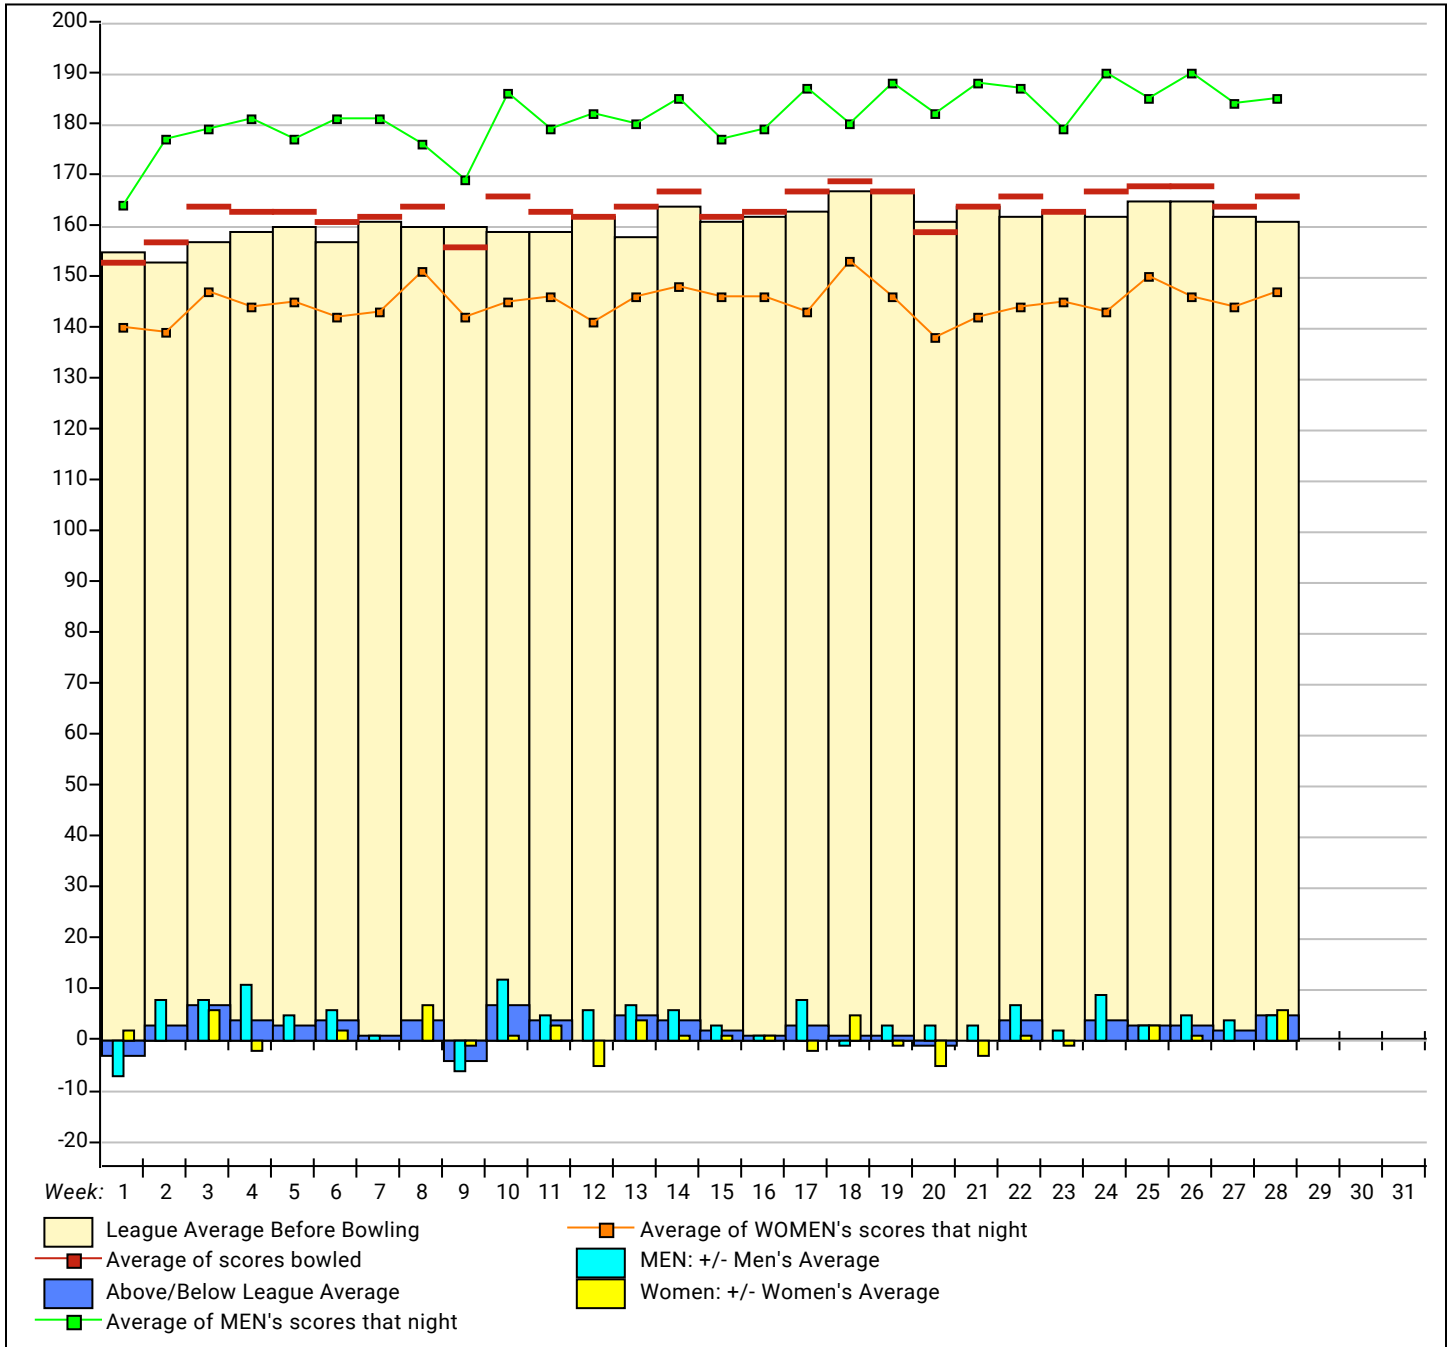

League Average Week-by-Week

Men & Women, Left & Right Handed Statistics

Unless designated left handed, bowlers are considered right handed.

	<u>Over All</u>	<u>M-Rt</u>	<u>M-Left</u>	<u>W-Rt</u>	<u>W-Left</u>
How many people bowled	53	27	0	26	0
Number of games bowled	159	81	0	78	0
Actual average of week's scores	166.23	184.78	0.00	146.97	0.00
How many games above average	83	40	0	43	0
How many games below average	71	39	0	32	0
Pins above/below average per game	5.53	5.00	0.00	6.09	0.00
How many people raised average	33	16	--	17	--
by this amount	0.59	0.71	0.00	0.47	0.00
How many people went down	19	10	--	9	--
by this amount	-0.53	-0.67	0.00	-0.37	0.00
League average before bowling	161.15	180.17	0.00	141.40	0.00
League average after bowling	161.33	180.35	0.00	141.57	0.00
Change in league average	0.18	0.18	0.00	0.18	0.00
800s	--	--	--	--	--
775s	--	--	--	--	--
750s	1	1	--	--	--
725s	--	--	--	--	--
700s	1	1	--	--	--
675s	3	3	--	--	--
650s	--	--	--	--	--
625s	1	1	--	--	--
600s	3	3	--	--	--
575s	3	3	--	--	--
550s	5	3	--	2	--
525s	5	3	--	2	--
500s	2	2	--	--	--
475s	5	1	--	4	--
450s	4	--	--	4	--
425s	3	1	--	2	--
400s	8	2	--	6	--
below 400	9	3	--	6	--
300s	--	--	--	--	--
275s	--	--	--	--	--
250s	5	5	--	--	--
225s	11	10	--	1	--
200s	23	21	--	2	--
175s	15	8	--	7	--
150s	39	16	--	23	--
125s	45	15	--	30	--
100s	18	5	--	13	--
below 100	3	1	--	2	--