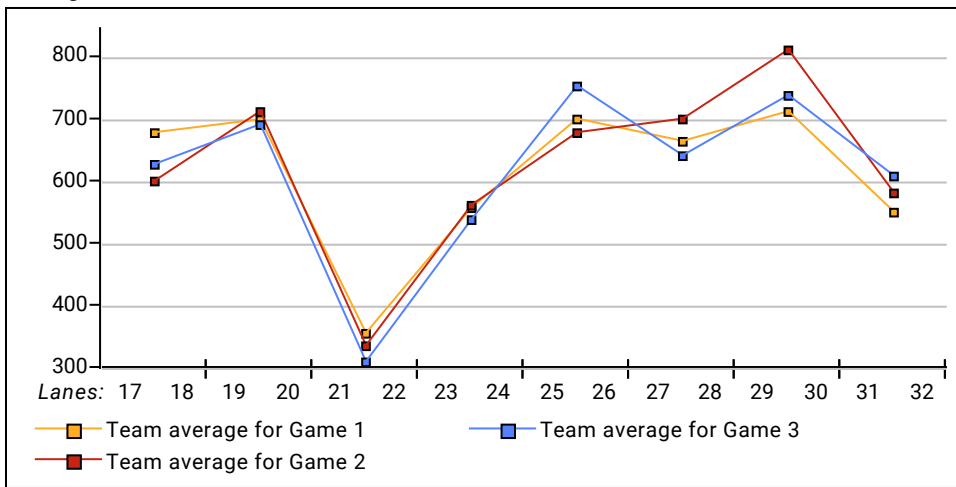

Average of Scores for Each Game