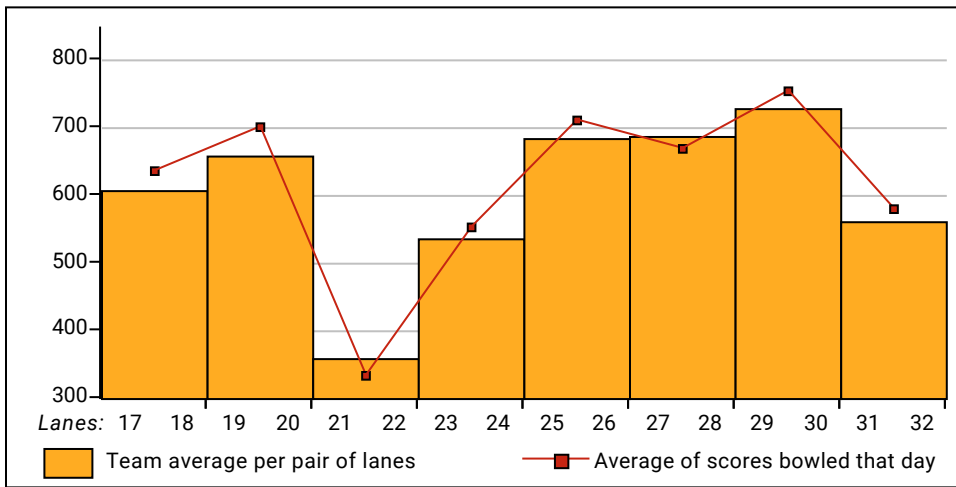

Team Average vs Avg of Scores