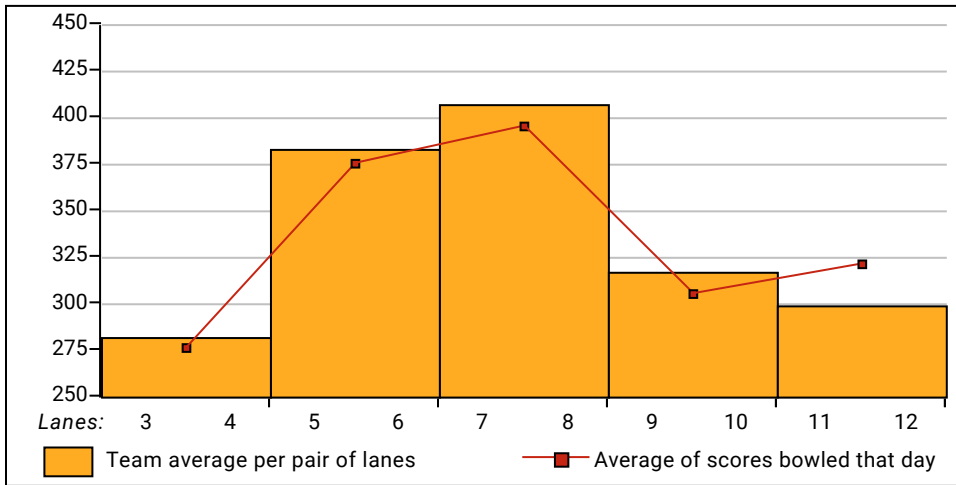

Team Average vs Avg of Scores