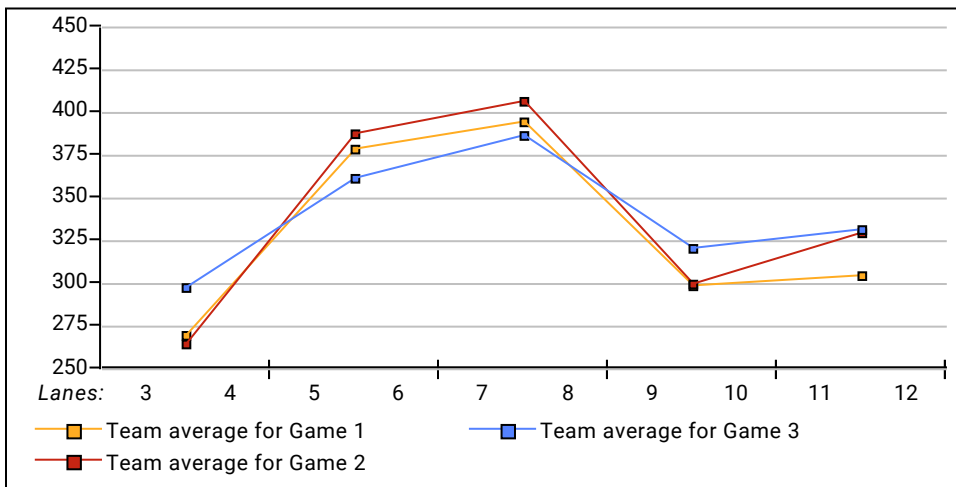

Average of Scores for Each Game