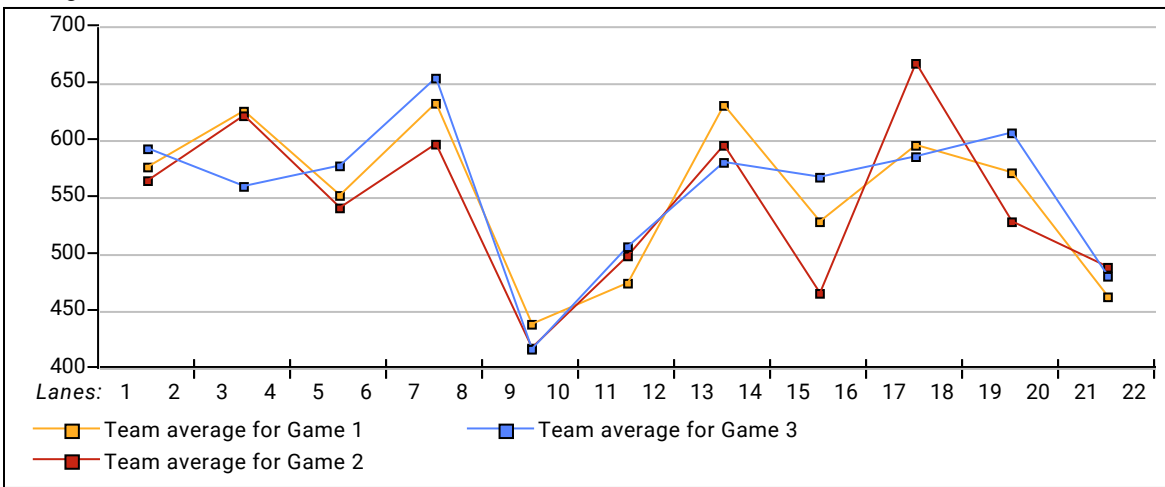

Average of Scores for Each Game