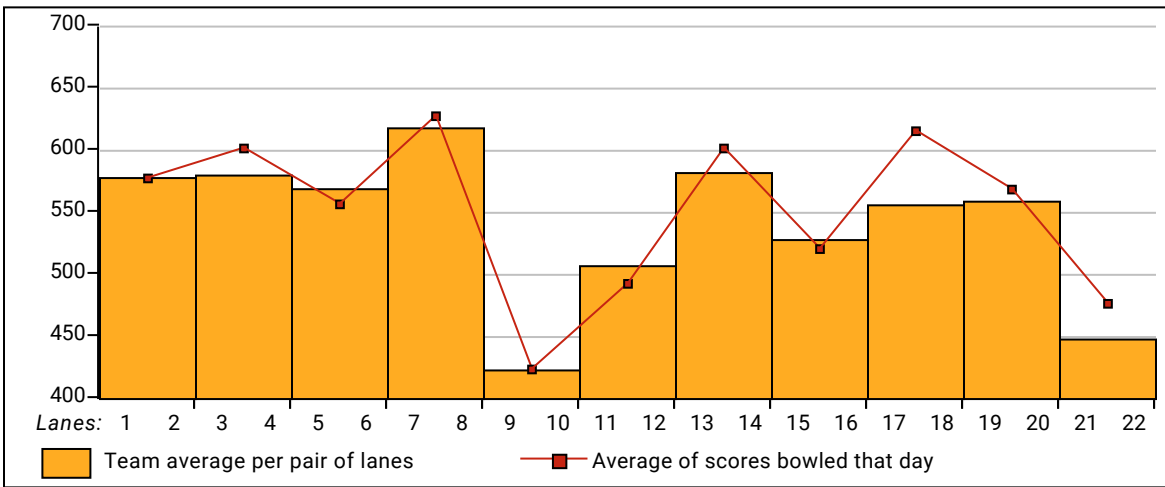

Team Average vs Avg of Scores